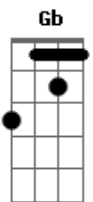

Creedence Clearwater Revival - Looking Out My Back Door

tom:

Intro: G Em C G D

G Em
Just got home from Illinois. Lock the front door, oh boy!

C G D
Got to sit down, take a rest on the porch

G Em
Imagination sets in, pretty soon I'm singin'

C G D G
Doot, doot, doot lookin out my back door

G Em
Giant doin cart wheels a statue wearing high heels

C G D
Look at all the happy creatures dancing on the lawn

G Em
Dinosaur victrola listenin' to Buck Owens

C G D G
Doot, doot, doot lookin out my back door

(G Gb F E)
(D A Gbm E)

A Gbm
Forward troubles Illinois lock the front door, oh boy

D A E
Look at all the happy creatures dancin on the lawn

A Gbm
Bother me tomorrow, today I'll find no sorrow

D A E A
Doot, doot, doot lookin out my back door

(C G D)

Acordes

© ukulele-chords.com

© ukulele-chords.com

© ukulele-chords.com

© ukulele-chords.com

© ukulele-chords.com