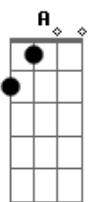

© ukulele-chords.com