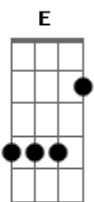

© ukulele-chords.com