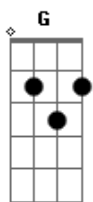

C G D G
Doot, doot, doot lookin out my back door

G Em
Giant doin cart wheels a statue wearing high heels

C G D
Look at all the happy creatures dancing on the lawn

G Em
Dinosaur victrola listenin' to Buck Owens

C G D G
Doot, doot, doot lookin out my back door

(G Em C G D)
(G Em C G D)

D C G
Tambourines and elephants are playin' in the band

Em D
Won't you take a ride on the flyin spoon, doot doo doo

G Em
Smile with me tomorrow, today I'll find no sorrow

C G D G
Doot, doot, doot lookin out my back door

(G Gb F E)
(D A Gbm E)

A Gbm
Forward troubles Illinois lock the front door, oh boy

D A E
Look at all the happy creatures dancin on the lawn

A Gbm
Bother me tomorrow, today I'll find no sorrow

D A E A
Doot, doot, doot lookin out my back door

(C G D)

Acordes

© ukulele-chords.com

© ukulele-chords.com

© ukulele-chords.com

© ukulele-chords.com

© ukulele-chords.com