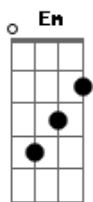

C G D G
Doot, doot, doot lookin out my back door

G Em
Giant doin cart wheels a statue wearing high heels

C G D
Look at all the happy creatures dancing on the lawn

G Em
Dinosaur victrola listenin' to Buck Owens

C G D G
Doot, doot, doot lookin out my back door

(G Em C G D)
(G Em C G D)

D C G
Tambourines and elephants are playin' in the band

Em D
Won't you take a ride on the flyin spoon, doot doo doo

G Em
Smile with me tomorrow, today I'll find no sorrow

C G D G
Doot, doot, doot lookin out my back door

(G Gb F E)
(D A Gbm E)

A Gbm
Forward troubles Illinois lock the front door, oh boy

D A E
Look at all the happy creatures dancin on the lawn

A Gbm
Bother me tomorrow, today I'll find no sorrow

D A E A
Doot, doot, doot lookin out my back door

(C G D)

Acordes

© ukulele-chords.com

© ukulele-chords.com

© ukulele-chords.com

© ukulele-chords.com

© ukulele-chords.com