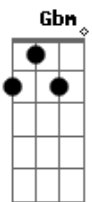

© ukulele-chords.com