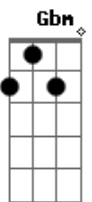

© ukulele-chords.com