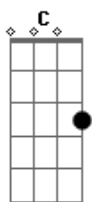

Creedence Clearwater Revival - Looking Out My Back Door

tom:

Intro: G Em C G D

G Em
Just got home from Illinois. Lock the front door, oh boy!

C G D
Got to sit down, take a rest on the porch

G Em
Imagination sets in, pretty soon I'm singin'

C G D G
Doot, doot, doot lookin out my back door

G Em
Giant doin cart wheels a statue wearing high heels

C G D
Look at all the happy creatures dancing on the lawn

G Em
Dinosaur victrola listenin' to Buck Owens

C G D G
Doot, doot, doot lookin out my back door

(G Gb F E)
(D A Gbm E)

A Gbm
Forward troubles Illinois lock the front door, oh boy

D A E
Look at all the happy creatures dancin on the lawn

A Gbm
Bother me tomorrow, today I'll find no sorrow

D A E A
Doot, doot, doot lookin out my back door

(C G D)

Acordes

© ukulele-chords.com

© ukulele-chords.com

© ukulele-chords.com

© ukulele-chords.com

© ukulele-chords.com