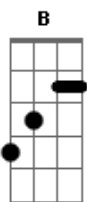

Creedence Clearwater Revival - Long as I can see the Light

Tom: B

(intro) B B B B

B Gb B B B
Put a candle in the window
Abm B Gb B
Cause I feel I've got to move
Gb E7 B
Though I'm goin', goin' I'll be comin' home soon
Gb B B B
Long as I can see the light

Gb B B B
Pack my bag and let's get moving
Abm B Gb B
Cause I'm bound to drift a while
Gb E7 B
When I'm gone, gone you don't have to worry
Gb B B B
Long as I can see the light

(solo) B Gb B Abm B Gb B Gb E7 B Gb B B B

Gb B B B
Guess I've got that old travelin' bone
Abm B Gb B
Cause this feeling won't leave me alone
Gb E7 B

But I won't, won't be losing my way
Gb B B B
Long as I can see the light

B B B
Yeah
B B B
Yeah
B B B
Yeah
B B B
Oh Yeah

B Gb B B B
Put a candle in the window
Abm B Gb B
Cause I feel I've got to move
Gb E7 B
Though I'm goin', goin' I'll be comin' home soon
Gb B B B
Long as I can see the light
Gb B B B
Long as I can see the light
Gb B B B
Long as I can see the light
Gb B B B
Long as I can see the light
Gb B B B
Long as I can see the light

Acordes