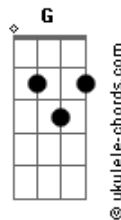

# Creedence Clearwater Revival - Lodi

tom:

Intro: C F C

C  
Just about a year ago  
F C  
I set out on the road  
Am  
Seekin' my fame and fortune  
F G  
Lookin' for a pot of gold  
C Am  
Things got bad and things got worse  
F C  
I guess you will know the tune  
C G F C  
Oh Lord, stuck in Lodi again  
[Riff 1]

## Acordes

F C  
Said I was on my way  
Am  
Somewhere I lost connections  
F G  
Ran out of songs to play  
C Am  
I came into town, a one night stand  
F C  
Looks like my plans fell through -  
C G F C  
Oh Lord, stuck in Lodi again