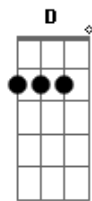

Intro: C C C C F F C C

Bb
Just about a year ago
Eb Bb
I set out on the road,
Bb Bb Gm
seekin' my fame and fortune,

Acordes

© ukulele-chords.com

© ukulele-chords.com

© ukulele-chords.com

© ukulele-chords.com

© ukulele-chords.com

© ukulele-chords.com

© ukulele-chords.com

© ukulele-chords.com

© ukulele-chords.com

Eb F
lookin' for a pot of gold.
Bb Bb Gm Bb
Things got bad and things got worse,
Eb Bb
I guess you will know the tune -