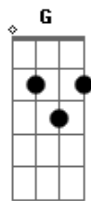

Oh Lord, stuck in Lodi again.

F F C C G G C

C
If I only had a dollar
F C
for every song I've sung
C Am C
and every time I've had to play
F G
while people sat there drunk,
C Am C
you know I'd catch the next train
F C
back to where I've lived
C G F C
Oh Lord, stuck in Lodi again.
E assim é mais complexo e com os solos e riff

Intro: C C C C F F C C

Bb
Just about a year ago
Eb Bb
I set out on the road,
Bb Bb Gm
seekin' my fame and fortune,

Acordes

© ukulele-chords.com

© ukulele-chords.com

© ukulele-chords.com

© ukulele-chords.com

© ukulele-chords.com

© ukulele-chords.com

© ukulele-chords.com

© ukulele-chords.com

© ukulele-chords.com

Eb F
lookin' for a pot of gold.
Bb Bb Gm Bb
Things got bad and things got worse,
Eb Bb
I guess you will know the tune -