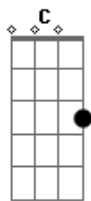

Oh Lord, stuck in Lodi again.

F F C C G G C

C
If I only had a dollar
F C
for every song I've sung
C Am C
and every time I've had to play
F G
while people sat there drunk,
C Am C
you know I'd catch the next train
F C
back to where I've lived
C G F C
Oh Lord, stuck in Lodi again.
E assim é mais complexo e com os solos e riff

Intro: C C C C F F C C

Bb
Just about a year ago
Eb Bb
I set out on the road,
Bb Bb Gm
seekin' my fame and fortune,

Acordes

© ukulele-chords.com

© ukulele-chords.com

© ukulele-chords.com

© ukulele-chords.com

© ukulele-chords.com

© ukulele-chords.com

© ukulele-chords.com

© ukulele-chords.com

© ukulele-chords.com

Eb F
lookin' for a pot of gold.
Bb Bb Gm Bb
Things got bad and things got worse,
Eb Bb
I guess you will know the tune -