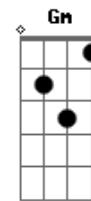

Oh Lord, stuck in Lodi again.

F F C C G G C

C
If I only had a dollar
F C
for every song I've sung
C Am C
and every time I've had to play
F G
while people sat there drunk,
C Am C
you know I'd catch the next train
F C
back to where I've lived
C G F C
Oh Lord, stuck in Lodi again.
E assim é mais complexo e com os solos e riff

Intro: C C C C F F C C

Bb
Just about a year ago
Eb Bb
I set out on the road,
Bb Bb Gm
seekin' my fame and fortune,

Acordes

© ukulele-chords.com

© ukulele-chords.com

© ukulele-chords.com

© ukulele-chords.com

© ukulele-chords.com

© ukulele-chords.com

© ukulele-chords.com

© ukulele-chords.com

© ukulele-chords.com

Eb F
lookin' for a pot of gold.
Bb Bb Gm Bb
Things got bad and things got worse,
Eb Bb
I guess you will know the tune -

F Eb Bb
Oh Lord, stuck in on Lodi up again

Riff
I rode in on a Greyhound,
I'll be walkin' out if I go
I was just passin' through
Must be seven months or more
Ran out of time and money
Looks like they took my friends
Oh, Lord, stuck in on Lodi up again