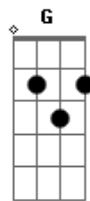

Oh Lord, stuck in Lodi again.

F F C C G G C

C
If I only had a dollar
F C
for every song I've sung
C Am C
and every time I've had to play
F G
while people sat there drunk,
C Am C
you know I'd catch the next train
F C
back to where I've lived
C G F C
Oh Lord, stuck in Lodi again.
E assim é mais complexo e com os solos e riff

Intro: C C C C F F C C

Bb
Just about a year ago
Eb Bb
I set out on the road,
Bb Bb Gm
seekin' my fame and fortune,

Acordes

© ukulele-chords.com

© ukulele-chords.com

© ukulele-chords.com

© ukulele-chords.com

© ukulele-chords.com

© ukulele-chords.com

© ukulele-chords.com

© ukulele-chords.com

© ukulele-chords.com

Eb F
lookin' for a pot of gold.
Bb Bb Gm Bb
Things got bad and things got worse,
Eb Bb
I guess you will know the tune -