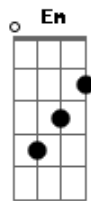

Oh Lord, stuck in Lodi again.

F F C C G G C

C
If I only had a dollar
F C
for every song I've sung
C Am C
and every time I've had to play
F G
while people sat there drunk,
C Am C
you know I'd catch the next train
F C
back to where I've lived
C G F C
Oh Lord, stuck in Lodi again.
E assim é mais complexo e com os solos e riff

Intro: C C C C F F C C

Bb
Just about a year ago
Eb Bb
I set out on the road,
Bb Bb Gm
seekin' my fame and fortune,

Acordes

© ukulele-chords.com

© ukulele-chords.com

© ukulele-chords.com

© ukulele-chords.com

© ukulele-chords.com

© ukulele-chords.com

© ukulele-chords.com

© ukulele-chords.com

© ukulele-chords.com

Eb F
lookin' for a pot of gold.
Bb Bb Gm Bb
Things got bad and things got worse,
Eb Bb
I guess you will know the tune -