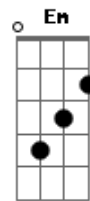

Oh Lord, stuck in Lodi again.

F F C C G G C

C
If I only had a dollar
F C
for every song I've sung
C Am C
and every time I've had to play
F G
while people sat there drunk,
C Am C
you know I'd catch the next train
F C
back to where I've lived
C G F C
Oh Lord, stuck in Lodi again.
E assim é mais complexo e com os solos e riff

Intro: C C C C F F C C

Bb
Just about a year ago
Eb Bb
I set out on the road,
Bb Bb Gm
seekin' my fame and fortune,

Acordes

© ukulele-chords.com

© ukulele-chords.com

© ukulele-chords.com

© ukulele-chords.com

© ukulele-chords.com

© ukulele-chords.com

© ukulele-chords.com

© ukulele-chords.com

© ukulele-chords.com

Eb F
lookin' for a pot of gold.
Bb Bb Gm Bb
Things got bad and things got worse,
Eb Bb
I guess you will know the tune -