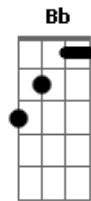

Oh Lord, stuck in Lodi again.

F F C C G G C

C
If I only had a dollar
F C
for every song I've sung
C Am C
and every time I've had to play
F G
while people sat there drunk,
C Am C
you know I'd catch the next train
F C
back to where I've lived
C G F C
Oh Lord, stuck in Lodi again.
E assim é mais complexo e com os solos e riff

Intro: C C C C F F C C

Bb
Just about a year ago
Eb Bb
I set out on the road,
Bb Bb Gm
seekin' my fame and fortune,

Acordes

© ukulele-chords.com

© ukulele-chords.com

© ukulele-chords.com

© ukulele-chords.com

© ukulele-chords.com

© ukulele-chords.com

© ukulele-chords.com

© ukulele-chords.com

© ukulele-chords.com

Eb F
lookin' for a pot of gold.
Bb Bb Gm Bb
Things got bad and things got worse,
Eb Bb
I guess you will know the tune -