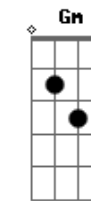

© ukulele-chords.com

© ukulele-chords.com

© ukulele-chords.com

© ukulele-chords.com

© ukulele-chords.com

Eb F
lookin' for a pot of gold.
Bb Bb Gm Bb
Things got bad and things got worse,
Eb Bb
I guess you will know the tune -