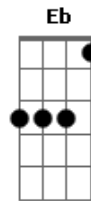

Oh Lord, stuck in Lodi again.

F F C C G G C

C
If I only had a dollar
F C
for every song I've sung
C Am C
and every time I've had to play
F G
while people sat there drunk,
C Am C
you know I'd catch the next train
F C
back to where I've lived
C G F C
Oh Lord, stuck in Lodi again.
E assim é mais complexo e com os solos e riff

Intro: C C C C F F C C

Bb
Just about a year ago
Eb Bb
I set out on the road,
Bb Bb Gm
seekin' my fame and fortune,

Acordes

© ukulele-chords.com

© ukulele-chords.com

© ukulele-chords.com

© ukulele-chords.com

© ukulele-chords.com

© ukulele-chords.com

© ukulele-chords.com

© ukulele-chords.com

© ukulele-chords.com

Eb F
lookin' for a pot of gold.
Bb Bb Gm Bb
Things got bad and things got worse,
Eb Bb
I guess you will know the tune -