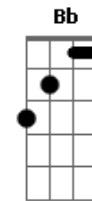

Oh Lord, stuck in Lodi again.

F F C C G G C

C
If I only had a dollar
F C
for every song I've sung
C Am C
and every time I've had to play
F G
while people sat there drunk,
C Am C
you know I'd catch the next train
F C
back to where I've lived
C G F C
Oh Lord, stuck in Lodi again.
E assim é mais complexo e com os solos e riff

Intro: C C C C F F C C

Bb
Just about a year ago
Eb Bb
I set out on the road,
Bb Bb Gm
seekin' my fame and fortune,

Acordes

© ukulele-chords.com

© ukulele-chords.com

© ukulele-chords.com

© ukulele-chords.com

© ukulele-chords.com

© ukulele-chords.com

© ukulele-chords.com

© ukulele-chords.com

© ukulele-chords.com

Eb F
lookin' for a pot of gold.
Bb Bb Gm Bb
Things got bad and things got worse,
Eb Bb
I guess you will know the tune -