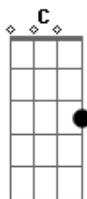

Creedence Clearwater Revival - I Heard It Through The Grapevine

Tom: C

Main Riff

Intro: Play Main Riff Twice.

Dm **Dm** **A7**
G
Bet you're wondering how I knew 'bout you're plans to make me blue

Dm
With some other guy that you knew before.
A7 **G**
Between the two of us guys you know I love you more.

Bm **G** **Dm** **G**
It took me by surprise I must say, when I found out yesterday.

Chorus:

Dm **G**
Oo I Heard it through the grapevine not much longer would you be mine.

Dm **G**
Oo I heard it through the grapevine, and I'm just about to lose my mind. Honey, honey yeah.

Play Main Riff Twice:

Dm **A7** **G**
You know that a man ain't supposed to cry, but these tears I can't hold inside.

Dm **A7**
G
Losin' you would end my life you see, cause you mean that much to me.

Bm **G** **Dm** **G**
You could have told me yourself that you found someone else.

Chorus 2

Dm **G**
Instead I Heard it through the grapevine not much longer would you be mine.

Dm **G** **G**
Oo I heard it through the grapevine, and I'm just about to lose my mind.

Dm
Honey, honey yeah.

Play Main Riff Twice

Dm **A7** **G**
People say believe half of what you see, son, and none of what you hear.

Dm **A7** **G**
I can't help bein' confused if it's true please tell me dear?

Bm **G** **Dm** **G**
Do you plan to let me go for the other guy that you knew before?

Chorus

Acordes

© ukulele-chords.com