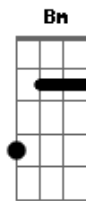

© ukulele-chords.com