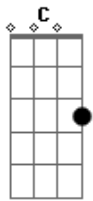

Creedence Clearwater Revival - I Heard It Through The Grapevine

Tom: C

Main Riff

Intro: Play Main Riff Twice.

Dm **Dm** **A7**
G
Bet you're wondering how I knew 'bout you're plans to make me blue

Dm
With some other guy that you knew before.
A7 **G**
Between the two of us guys you know I love you more.

Bm **G** **Dm** **G**
It took me by surprise I must say, when I found out yesterday.

Chorus:

Dm **G**
Oo I Heard it through the grapevine not much longer would you be mine.

Dm **G**
Oo I heard it through the grapevine, and I'm just about to lose my mind. Honey, honey yeah.

Play Main Riff Twice:

Dm **A7** **G**
You know that a man ain't supposed to cry, but these tears I can't hold inside.

Dm **A7**
G
Losin' you would end my life you see, cause you mean that much to me.

Bm **G** **Dm** **G**
You could have told me yourself that you found someone else.

Chorus 2

Dm **G**
Instead I Heard it through the grapevine not much longer would you be mine.

Dm **G** **G**
Oo I heard it through the grapevine, and I'm just about to lose my mind.

Dm
Honey, honey yeah.

Play Main Riff Twice

Dm **A7** **G**
People say believe half of what you see, son, and none of what you hear.

Dm **A7** **G**
I can't help bein' confused if it's true please tell me dear?

Bm **G** **Dm** **G**
Do you plan to let me go for the other guy that you knew before?

Chorus

Acordes

© ukulele-chords.com