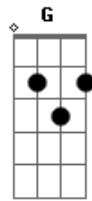

© ukulele-chords.com