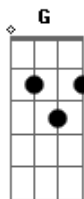

© ukulele-chords.com