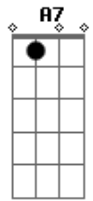

© ukulele-chords.com