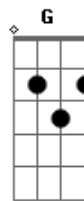

© ukulele-chords.com