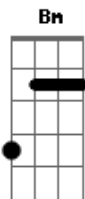

© ukulele-chords.com