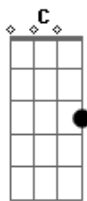

Creedence Clearwater Revival - I Heard It Through The Grapevine

Tom: C

Main Riff

Intro: Play Main Riff Twice.

Dm **Dm** **A7**
G
Bet you're wondering how I knew 'bout you're plans to make me blue

Dm
With some other guy that you knew before.
A7 **G**
Between the two of us guys you know I love you more.

Bm **G** **Dm** **G**
It took me by surprise I must say, when I found out yesterday.

Chorus:

Dm **G**
Oo I Heard it through the grapevine not much longer would you be mine.

Dm **G**
Oo I heard it through the grapevine, and I'm just about to lose my mind. Honey, honey yeah.

Play Main Riff Twice:

Dm **A7** **G**
You know that a man ain't supposed to cry, but these tears I can't hold inside.

Dm **A7**
G
Losin' you would end my life you see, cause you mean that much to me.

Bm **G** **Dm** **G**
You could have told me yourself that you found someone else.

Chorus 2

Dm **G**
Instead I Heard it through the grapevine not much longer would you be mine.

Dm **G** **G**
Oo I heard it through the grapevine, and I'm just about to lose my mind.

Dm
Honey, honey yeah.

Play Main Riff Twice

Dm **A7** **G**
People say believe half of what you see, son, and none of what you hear.

Dm **A7** **G**
I can't help bein' confused if it's true please tell me dear?

Bm **G** **Dm** **G**
Do you plan to let me go for the other guy that you knew before?

Chorus

Acordes