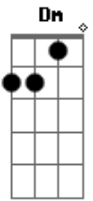

© ukulele-chords.com