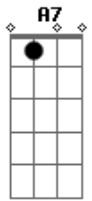

© ukulele-chords.com