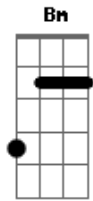

© ukulele-chords.com