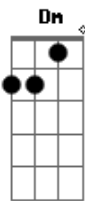

© ukulele-chords.com