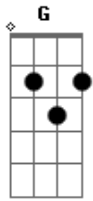

Creedence Clearwater Revival - Have You Ever Seen The Rain

Tom: C

Intro:

C
 Someone told me long ago
 There's a calm before the storm
 G C
 I know, it's been coming for some time
 When it's over so we say
 It'll rain a sunny day
 G C
 I know, shinin' down like water

F G C G Am Am7
 I wanna know, have you ever seen the rain
 F G C G Am Am7
 I wanna know, have you ever seen the rain
 F G C

Comin' down on a sunny day

C
 Yesterday and days before
 Sun is cold and rain is hard
 G C
 I know, it's been that way for all my time
 C
 Till forever on it goes
 Through the circle fast and slow
 G C
 I know, and it can't stop I wonder

F G C G Am Am7
 I wanna know, have you ever seen the rain
 F G C G Am Am7
 I wanna know, have you ever seen the rain
 F G C
 Comin' down on a sunny day

Acordes

© ukulele-chords.com

© ukulele-chords.com

© ukulele-chords.com