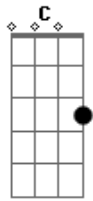

F G C G Am Am7
 I wanna know, have you ever seen the rain
 F G C G Am Am7
 I wanna know, have you ever seen the rain
 F G C

Comin' down on a sunny day

C
 Yesterday and days before
 Sun is cold and rain is hard
 G C
 I know, it's been that way for all my time
 C
 Till forever on it goes
 Through the circle fast and slow
 G C
 I know, and it can't stop I wonder

F G C G Am Am7
 I wanna know, have you ever seen the rain
 F G C G Am Am7
 I wanna know, have you ever seen the rain
 F G C
 Comin' down on a sunny day

Acordes

© ukulele-chords.com

© ukulele-chords.com

© ukulele-chords.com