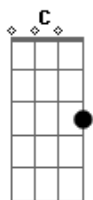

F G C G Am Am7
 I wanna know, have you ever seen the rain
 F G C G Am Am7
 I wanna know, have you ever seen the rain
 F G C

Comin' down on a sunny day

C
 Yesterday and days before
 Sun is cold and rain is hard
 G C
 I know, it's been that way for all my time
 C
 Till forever on it goes
 Through the circle fast and slow
 G C
 I know, and it can't stop I wonder

F G C G Am Am7
 I wanna know, have you ever seen the rain
 F G C G Am Am7
 I wanna know, have you ever seen the rain
 F G C
 Comin' down on a sunny day

Acordes

© ukulele-chords.com

© ukulele-chords.com

© ukulele-chords.com