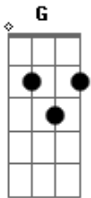

Creedence Clearwater Revival - Have You Ever Seen The Rain

tom:

Intro: Am F C G C

[Primeira Parte]

C
Someone told me long ago
There's a calm before the storm
I know, it's been comin' for some time

When it's over, so they say

It will rain a sunny day
I know, shinin' down like water

[Refrão]

F G
I wanna know
C Am
Have you ever seen the rain
F G Am
I wanna know
C Am
Have you ever seen the rain
F G C
Comin' down on a sunny day

[Segunda Parte]

Acordes

© ukulele-chords.com