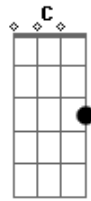

Acordes

© ukulele-chords.com

© ukulele-chords.com

© ukulele-chords.com

© ukulele-chords.com

Yesterday and days before
Sun is cold and rain is hard
I know, been that way for all my time
'Til forever, on it goes
Through the circle, fast and slow
I know, it can't stop, I wonder