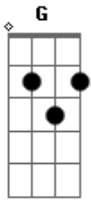

Creedence Clearwater Revival - Have You Ever Seen The Rain

tom:

Intro: Am F C G C

[Primeira Parte]

C
Someone told me long ago
There's a calm before the storm
I know, it's been comin' for some time

When it's over, so they say

It will rain a sunny day
I know, shinin' down like water

[Refrão]

F G
I wanna know
C Am
Have you ever seen the rain
F G Am
I wanna know
C Am
Have you ever seen the rain
F G C
Comin' down on a sunny day

[Segunda Parte]

Acordes

© ukulele-chords.com