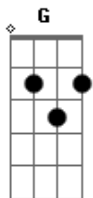

Creedence Clearwater Revival - Have You Ever Seen The Rain

tom:

Intro: Am F C G C

[Primeira Parte]

C
Someone told me long ago
There's a calm before the storm
I know, it's been comin' for some time

When it's over, so they say
It will rain a sunny day
I know, shinin' down like water

[Refrão]

F G
I wanna know
C Am
Have you ever seen the rain
F G
I wanna know
C Am
Have you ever seen the rain
F G C
Comin' down on a sunny day

[Segunda Parte]

Acordes

© ukulele-chords.com