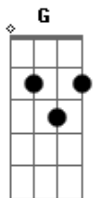

Creedence Clearwater Revival - Have You Ever Seen The Rain

tom:

Intro: Am F C G C

[Primeira Parte]

C
Someone told me long ago
There's a calm before the storm
I know, it's been comin' for some time

When it's over, so they say
It will rain a sunny day
I know, shinin' down like water

[Refrão]

F G
I wanna know
C Am
Have you ever seen the rain
F G
I wanna know
C Am
Have you ever seen the rain
F G C
Comin' down on a sunny day

[Segunda Parte]

Acordes

© ukulele-chords.com

© ukulele-chords.com