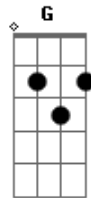

[Refrão]

F G  
I wanna know  
C Am F  
Have you ever seen the rain?  
G  
I wanna know  
C Am F  
Have you ever seen the rain?  
G C Riff 2  
Comin' down on a sunny day?

[Segunda Parte]

## Acordes

© ukulele-chords.com

© ukulele-chords.com

© ukulele-chords.com

© ukulele-chords.com

C  
Yesterday and days before  
Sun is cold and rain is hard  
G C  
I know, been that way for all my time  
'Til forever on it goes  
Through the circle, fast and slow  
G C  
I know, it can't stop, I wonder  
[Refrão]