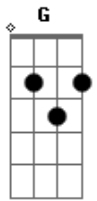

© ukulele-chords.com