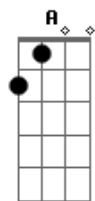

Creed - My Sacrifice

Tom: D

Afinação: D A D G A D

Intro: Bm G D Bm G
D Bm G

Primeira Parte:

D
Hello my friend we meet again
It's been a while where should
Bm G
we begin Feels like forever
D
Within my heart are memories
Of perfect love that you gave to me
G
I remember

Refrão:

D
When you are with me
A Bm G
I'm free ,I'm careless, I believe
D A
Above all the others we'll fly
Bm G
This brings tears to my eyes
D
My sacrifice

Segunda Parte:

Acordes

© ukulele-chords.com