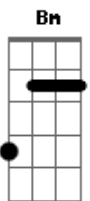

## Acordes

© ukulele-chords.com

© ukulele-chords.com

© ukulele-chords.com

© ukulele-chords.com

D  
We've seen our share of ups and downs  
Bm  
Oh how quickly life can turn around in  
G  
an instant  
D  
It feels so good to reunite  
Bm  
Within yourself and within your mind  
G  
Let's find peace there  
D  
I just want to say hello again  
D D  
I just want to say hello again