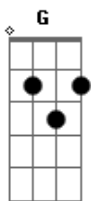

Creed - My Sacrifice

Tom: D

Afinação: D A D G A D

Intro: Bm G D Bm G
D Bm G

Primeira Parte:

D
Hello my friend we meet again
It's been a while where should
Bm G
we begin Feels like forever
D
Within my heart are memories
Of perfect love that you gave to me
G
I remember

Refrão:

D
When you are with me
A Bm G
I'm free ,I'm careless, I believe
D A
Above all the others we'll fly
Bm G
This brings tears to my eyes
D
My sacrifice

Segunda Parte:

Acordes

© ukulele-chords.com

© ukulele-chords.com