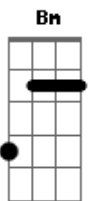

© ukulele-chords.com

D
We've seen our share of ups and downs
Bm
Oh how quickly life can turn around in
G
an instant
D
It feels so good to reunite
Bm
Within yourself and within your mind
G
Let's find peace there
D
I just want to say hello again
D D
I just want to say hello again

Refrão:

D
When you are with me
A Bm G
I'm free ,I'm careless, I believe
D D
Above all the others we'll fly
Bm G
This brings tears to my eyes
D
My sacrifice
D
When you are with me
A Bm G
I'm free ,I'm careless, I believe
D D
Above all the others we'll fly
Bm G
This brings tears to my eyes
D
My sacrifice

Repetições: