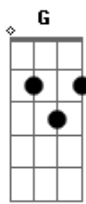

Creed - My Sacrifice

Tom: D

Afinação: D A D G A D

Intro: Bm7 G D Bm7 G
D Bm7 G

Primeira Parte:

D
Hello my friend we meet again

It's been a while where should

Bm7 G
we begin Feels like forever

D
Within my heart are memories

Bm7
Of perfect love that you gave to me

G
I remember

Refrão:

D
When you are with me
A Bm7 G
I'm free ,I'm careless, I believe

D A
Above all the others we'll fly

Bm7 G
This brings tears to my eyes

D
My sacrifice

Segunda Parte:

Acordes

© ukulele-chords.com

© ukulele-chords.com

© ukulele-chords.com

© ukulele-chords.com

D
We've seen our share of ups and downs

Bm7
Oh how quickly life can turn around in
G
an instant

D
It feels so good to reunite

Bm7
Within yourself and within your mind

G
Let's find peace there

D
I just want to say hello again

D D
I just want to say hello again