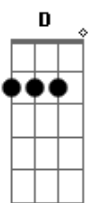

Creed - My Sacrifice

Tom: D

Afinação: D A D G A D

Intro: Bm7 G D Bm7 G
D Bm7 G

Primeira Parte:

D
Hello my friend we meet again

It's been a while where should

Bm7 G
we begin Feels like forever

D
Within my heart are memories

Bm7
Of perfect love that you gave to me

G
I remember

Refrão:

D
When you are with me
A Bm7 G
I'm free ,I'm careless, I believe

D A
Above all the others we'll fly

Bm7 G
This brings tears to my eyes

D
My sacrifice

Segunda Parte:

Acordes

© ukulele-chords.com

© ukulele-chords.com

© ukulele-chords.com

© ukulele-chords.com

D
We've seen our share of ups and downs
Bm7
Oh how quickly life can turn around in
G
an instant
D
It feels so good to reunite
Bm7
Within yourself and within your mind
G
Let's find peace there
D
I just want to say hello again
D D
I just want to say hello again