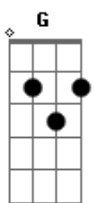

Creed - My Sacrifice

Tom: D

Afinação: D A D G A D

Intro: Bm7 G D Bm7 G
D Bm7 G

Primeira Parte:

D
Hello my friend we meet again

It's been a while where should

Bm7 G
we begin Feels like forever

D
Within my heart are memories

Bm7
Of perfect love that you gave to me

G
I remember

Refrão:

D
When you are with me
A Bm7 G
I'm free ,I'm careless, I believe

D A
Above all the others we'll fly

Bm7 G
This brings tears to my eyes

D
My sacrifice

Segunda Parte:

Acordes

© ukulele-chords.com

© ukulele-chords.com

© ukulele-chords.com

© ukulele-chords.com

D
We've seen our share of ups and downs
Bm7
Oh how quickly life can turn around in
G
an instant
D
It feels so good to reunite
Bm7
Within yourself and within your mind
G
Let's find peace there
D
I just want to say hello again
D D
I just want to say hello again