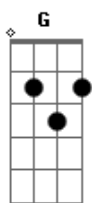

Creed - My Sacrifice

Tom: D

Afinação: D A D G A D

Intro: Bm7 G D Bm7 G
D Bm7 G

Primeira Parte:

D
Hello my friend we meet again

It's been a while where should

Bm7 G
we begin Feels like forever

D
Within my heart are memories

Bm7
Of perfect love that you gave to me

G
I remember

Refrão:

D
When you are with me
A Bm7 G
I'm free ,I'm careless, I believe

D A
Above all the others we'll fly

Bm7 G
This brings tears to my eyes

D
My sacrifice

Segunda Parte:

Acordes

© ukulele-chords.com

© ukulele-chords.com

© ukulele-chords.com

© ukulele-chords.com

D
We've seen our share of ups and downs
Bm7
Oh how quickly life can turn around in
G
an instant
D
It feels so good to reunite
Bm7
Within yourself and within your mind
G
Let's find peace there
D
I just want to say hello again
D D
I just want to say hello again