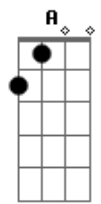

Creed - My Sacrifice

Tom: D

Afinação: D A D G A D

Intro: Bm7 G D Bm7 G
D Bm7 G

Primeira Parte:

D
Hello my friend we meet again

It's been a while where should

Bm7 G
we begin Feels like forever

D
Within my heart are memories

Bm7
Of perfect love that you gave to me

G
I remember

Refrão:

D
When you are with me
A Bm7 G
I'm free ,I'm careless, I believe

D A
Above all the others we'll fly

Bm7 G
This brings tears to my eyes

D
My sacrifice

Segunda Parte:

Acordes

© ukulele-chords.com