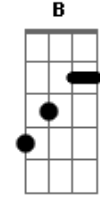

© ukulele-chords.com