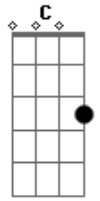

© ukulele-chords.com