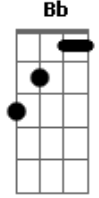

© ukulele-chords.com