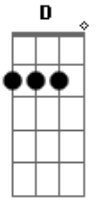

I've figured out the slide I was talking about in the acoustic version. First you play the D chord as usual (see MAIN-RIFF) then you play the first F chord like this:

TAB SYMBOLS USED IN THIS TAB:

```

h = hammer-on
b = bend note
\ = slide down
  
```

MAIN-RIFF:

b = bend note slightly

Intro: -----
[Play MAIN-RIFF twice]

VERSE 1: [play MAIN-RIFF twice]

Court is in session
a verdict is in
No appeal on the docket today
Just my own sin
The walls are cold and pale
On the cage made of steel
Screams fill the room
Alone I drop and kneel

GUITAR-SOLO:

BRIDGE:

```

-----
      F
I cry out to God
                C          D
Seeking only his decision
                Bb
Gabriel stands and confirms
                F          C          D          Bb
I've created my own prison
  
```

Should have been dead on a sunday morning banging my head
No time for mourning, ain't got no time

Acordes

© ukulele-chords.com

© ukulele-chords.com

© ukulele-chords.com

© ukulele-chords.com

© ukulele-chords.com