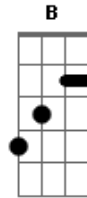

© ukulele-chords.com