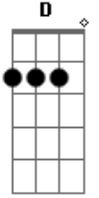

© ukulele-chords.com