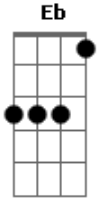

© ukulele-chords.com