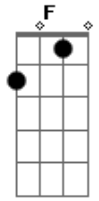

We the meek are all in one

We're all held captive out from the sun

CHORUS/OUTRO:

A sun that shines on only some

(And I said ooooooooooooooh...)
So I held my head up high

We the meek are all in one

Hiding hate that burns inside

Should have been dead on a sunday morning banging my head

Which only fuels their selfish pride

No time for mourning, ain't got no time

(I've created, I've created, I've created, I've created my own prison)

Should have been dead on a sunday morning banging my head
No time for mourning, ain't got no time

Acordes

© ukulele-chords.com