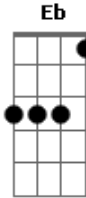

© ukulele-chords.com