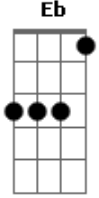

© ukulele-chords.com