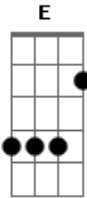

We the meek are all in one

We're all held captive out from the sun

CHORUS/OUTRO:

A sun that shines on only some

(And I said ooooooooooooooh...)
So I held my head up high

We the meek are all in one

Hiding hate that burns inside

Should have been dead on a sunday morning banging my head

Which only fuels their selfish pride

No time for mourning, ain't got no time

(I've created, I've created, I've created, I've created my own prison)

Should have been dead on a sunday morning banging my head
No time for mourning, ain't got no time

Acordes

© ukulele-chords.com

© ukulele-chords.com

© ukulele-chords.com

© ukulele-chords.com

© ukulele-chords.com

© ukulele-chords.com

© ukulele-chords.com