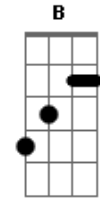

© ukulele-chords.com