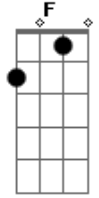

We the meek are all in one

We're all held captive out from the sun

CHORUS/OUTRO:

A sun that shines on only some

(And I said ooooooooooooooh...)
So I held my head up high

We the meek are all in one

Hiding hate that burns inside

Should have been dead on a sunday morning banging my head
No time for mourning, ain't got no time

Which only fuels their selfish pride

Should have been dead on a sunday morning banging my head
No time for mourning, ain't got no time

(I've created, I've created, I've created, I've created my own prison)

Acordes

© ukulele-chords.com