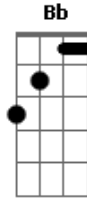

© ukulele-chords.com