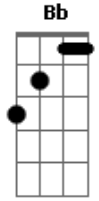

© ukulele-chords.com