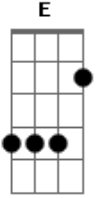

© ukulele-chords.com