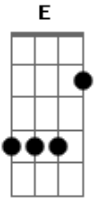

© ukulele-chords.com