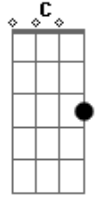

© ukulele-chords.com