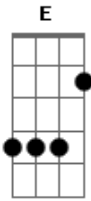

Creed - Lullaby

Tom: **C**

Tuning - Drop **D** (D, A, D, G, B, **E**)

verse

Chorus

Verse

Chorus

Even Closer to the End a 3rd guitar plays this on a loop

Versão 2

-=====

Verso

Refraum

Verso

Refraum

really quiet

Near the End **A** 2nd Guitar plays this on a loop

Pare um poko e toque:

Acordes

© ukulele-chords.com

© ukulele-chords.com

© ukulele-chords.com

© ukulele-chords.com