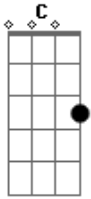

Creed - Lullaby

Tom: C

Tuning - Drop D (D, A, D, G, B, E)

verse

Chorus

Verse

Chorus

Even Closer to the End a 3rd guitar plays this on a loop

Versão 2

-=====

Verso

Refraum

Verso

Refraum

really quiet

Near the End A 2nd Guitar plays this on a loop

Pare um poko e toque:

Acordes

© ukulele-chords.com