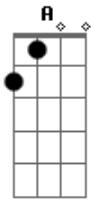

Creed - Lullaby

Tom: **C**

Tuning - Drop **D** (D, A, D, G, B, **E**)

verse

Chorus

Verse

Chorus

Even Closer to the End a 3rd guitar plays this on a loop

Versão 2

-=====

Verso

Refraum

Verso

Refraum

really quiet

Near the End **A** 2nd Guitar plays this on a loop

Pare um poko e toque:

Acordes

© ukulele-chords.com

© ukulele-chords.com

© ukulele-chords.com

© ukulele-chords.com