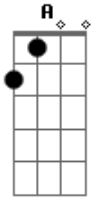

Creed - Lullaby

Tom: C

Tuning - Drop D (D, A, D, G, B, E)

verse

Chorus

Verse

Chorus

Even Closer to the End a 3rd guitar plays this on a loop

Versão 2

-=====

Verso

Refraum

Verso

Refraum

really quiet

Near the End A 2nd Guitar plays this on a loop

Pare um poko e toque:

Acordes

© ukulele-chords.com

© ukulele-chords.com

© ukulele-chords.com

© ukulele-chords.com