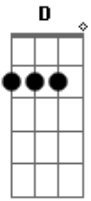

Creed - Lullaby

Tom: **C**

Tuning - Drop **D** (D, A, D, G, B, **E**)

verse

Chorus

Verse

Chorus

Even Closer to the End a 3rd guitar plays this on a loop

Versão 2

-=====

Verso

Refraum

Verso

Refraum

really quiet

Near the End **A** 2nd Guitar plays this on a loop

Pare um poko e toque:

Acordes

© ukulele-chords.com

© ukulele-chords.com

© ukulele-chords.com

© ukulele-chords.com