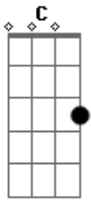

Creed - Lullaby

Tom: **C**

Tuning - Drop **D** (D, A, D, G, B, **E**)

verse

Chorus

Verse

Chorus

Even Closer to the End a 3rd guitar plays this on a loop

Versão 2

-=====

Verso

Refraum

Verso

Refraum

really quiet

Near the End **A** 2nd Guitar plays this on a loop

Pare um poko e toque:

Acordes

© ukulele-chords.com