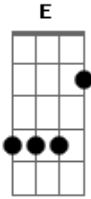

Creed - Lullaby

Tom: C

Tuning - Drop D (D, A, D, G, B, E)

verse

Chorus

Verse

Chorus

Even Closer to the End a 3rd guitar plays this on a loop

Versão 2

-=====

Verso

Refraum

Verso

Refraum

really quiet

Near the End A 2nd Guitar plays this on a loop

Pare um poko e toque:

Acordes

© ukulele-chords.com

© ukulele-chords.com

© ukulele-chords.com

© ukulele-chords.com