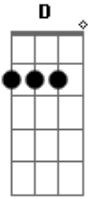

Creed - Lullaby

Tom: C

Tuning - Drop D (D, A, D, G, B, E)

verse

Chorus

Verse

Chorus

Even Closer to the End a 3rd guitar plays this on a loop

Versão 2

-=====

Verso

Refraum

Verso

Refraum

really quiet

Near the End A 2nd Guitar plays this on a loop

Pare um poko e toque:

Acordes

© ukulele-chords.com

© ukulele-chords.com

© ukulele-chords.com

© ukulele-chords.com