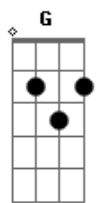

© ukulele-chords.com