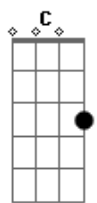

D (Fill #5)

D Bf A D (Fill #3)

The saints on his side

F (oD)C (oD)Ef D (Fill #4)

Cover the sins of mankind and his pride

D Bf A (Fill #3)

That night he died,

F C (oD)Ef D (Fill #2)

Fill #3

Fill #4

Fill #5

Fill X

F-Bend

Acordes

© ukulele-chords.com

© ukulele-chords.com