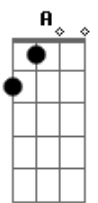

© ukulele-chords.com