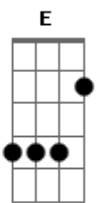

© ukulele-chords.com