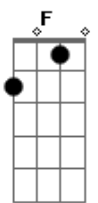

D (Fill #5)

D Bf A D (Fill #3)

The saints on his side

F (oD)C (oD)Ef D (Fill #4)

Cover the sins of mankind and his pride

D Bf A (Fill #3)

That night he died,

F C (oD)Ef D (Fill #2)

Fill #3

Fill #4

Fill #5

Fill X

F-Bend

Acordes

© ukulele-chords.com

© ukulele-chords.com