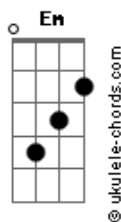

Creed - Inside Us All

Tom: C

Dedilhado Introdução:

Primeira Parte:

Em When I'm all alone
 And no one else is there
 Waiting by the phone
 To remind me I'm still here
 When shadows paint the scenes
 Where spotlights use to fall
 And I'm left wondering
 Is it really worth it all?

Refrão:

C G D
 There's a peace inside us all
 G C
 Let it be your friend
 G D
 It will help you carry on
 G C
 In the end
 G D
 There's a peace inside us all

Dedilhado Introdução:

Primeira parte com variação na letra:

Em Life can hold you down
 When you're not looking out
 Can't you hear the sounds
 Hearts beating out loud
 Although the names change

Acordes

D
 Inside we're all the same
 Why can't we tear down the walls
 And show the scars we're covering?

Riff Segunda parte:

There's a peace
 Oh, there's a peace inside us all
 Let it be
 Oh I said let it be your friend

Refrão:

C G D
 There's a peace inside us all
 G C
 Let it be your friend
 G D
 It will help you carry on
 G C
 In the end
 G D
 There's a peace inside us all