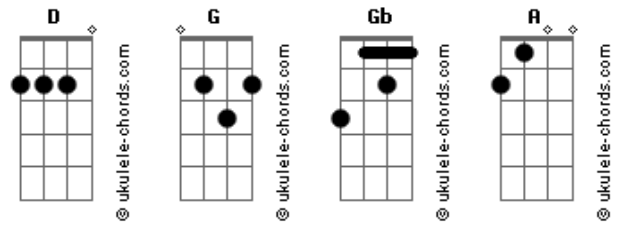

Creed - Higher

Tom: D
Intro:

G (Distortion)

End of Intro p.m. _____ |

When dreaming I'm guided through another world Time and time

again i ai i an

At sunrise I fight to stay asleep 'Cause I don't want to leave

the comfort of this place

'Cause there's a hunger, a longing to escape From the life I live

when I'm a wake

So let's go there Let's make our escape

Come on, let's go there Let's ask can we stay?

P.M. _____

End of Pre-Chorus

Riff1a
Riff1b

[Chorus]
D A D G Gb D Riff1a
Can you take me high er?
D A D G Gb D Riff1b
To the place where blind men see
D A D G Gb D Riff1a
Can you take me high er?
D A D G Gb D Riff1b
To the place with golden streets
Chorus: (Distortion)

End of Chorus
D G
Although I would like our world to change It helps me to
D G
appreciate those nights and those dreams

Acordes

D G
But, my friend, I'd sacrifice all those nights If I could make the

D G
Earth and my dreams the same

D G
The only difference is to let love

D G
replace all our hate

[Pre-chorus]
D Gb G
So let's go there Let's make our escape

D G
Come on, let's go there Let's ask can we stay?
[Chorus]
[Pre-chorus]

D G
So let's go there Let's go there

D G
Come on, let's go there Let's ask can we stay?
[Repeat intro (distortion)]
(Distortion)

p.m. _____ |

[Bridge]
D A G
Up high I feel like I'm alive for the

D G D G D G D
very first time

D A G
Said up high I'm strong enough to take these dreams

D G Gb DD G Gb D
And make them mine
Bridge 1: (Play this twice with distortion)

Bridge 2: -(A clean electric plays this on the 2nd time through the bridge.)

p.m. _____ |
[Repeat intro (clean)]

D A G
Said up high I'm strong enough to take these dreams

D G D G D G D
And make them mine
[Chorus]

[Chorus]
D A D G Gb D Riff1a
Can you take me high er?

D A D G Gb D Riff1b
To the place where blind men see

D A D G Gb D Riff1a
Can you take me high er?

D A D G Gb D Riff1b
To the place with golden dreams

Se Vc tiver algum pedido de cifras e só comunicar com o meu e-mail.