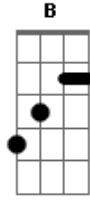

Creed - Bread Of Shame

Tom: **C**

(afinação - **Ab Gb B E Ab Db**)

(intro 3x)

(riff 2x)

(verso)

"If you say I'm alive I guess I'm living
Why should I guess your size, "

"a choice I've been given Tell me everything's fine and
peace is coming"

"I won't listen to the heartache I'm numbing"

(ponte 2x)

(refrão - tocar riff)

(verso)

(ponte)

(refrão)

(tocar intro com final diferente)

(ponte 2)

"Tell me where I sign my name"

"Inside I find no peace of mind to hide behind, Only bread of
shame"

(refrão)

(final 3x)

Acordes

© ukulele-chords.com

© ukulele-chords.com

© ukulele-chords.com