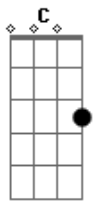

Creed - Anthology

Tom: **C**

rhy. fig. 1 2x

riff **A** 4x

rhy. fig. 2 4x riff **B**

play rhy. fig. 2 twice, leaving out riff **B** the last time for the verse

chorus: 2x

play this once for the first time through then end the chorus with this 4x

now play the verse and chorus stuff again after the second chorus play rhy. fig 1 then play riff C:

riff c

Acordes

© ukulele-chords.com

© ukulele-chords.com

© ukulele-chords.com