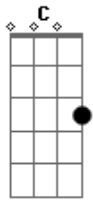

Creed - Anthology

Tom: **C**

rhy. fig. 1 2x

riff **A** 4x

rhy. fig. 2 4x riff **B**

play rhy. fig. 2 twice, leaving out riff **B** the last time for the verse

chorus: 2x

play this once for the first time through then end the chorus with this 4x

now play the verse and chorus stuff again after the second chorus play rhy. fig 1 then play riff C:

riff c

Acordes

© ukulele-chords.com

© ukulele-chords.com

© ukulele-chords.com