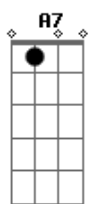

Cordeiro de Deus, Príncipe da paz

Enviado as nações

[Solo] Am G F C G

Acordes

© ukulele-chords.com

© ukulele-chords.com

© ukulele-chords.com

© ukulele-chords.com