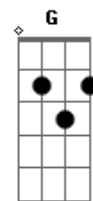

© ukulele-chords.com