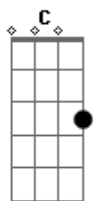

Cream - White Room

Tom: A

Transcribed by Maxxdaddy

Intro: chords:

Gm F Dm C Gm F Dm C A

Verse Chords:

D G G Bb C

Chords for the bridge, played with heavy wah-wah, are:
(with wah-wah)

C G Bb A C G Bb C D

second verse riffs(with wah:

Thirds verse:

Lyrics:

Gm F D C
Ah Ah Ah Ah

Gm F D C A7
Ah Ah Ah Ah Ah

C D G G Bb C D G G Bb C
In a white room with black curtains near the stations
D G G Bb C D G G Bb C

Gm F D C
Ah Ah Ah Ah
Gm F D C A7
Ah Ah Ah Ah Ah

Solo:

Acordes

© ukulele-chords.com

© ukulele-chords.com

© ukulele-chords.com

© ukulele-chords.com

© ukulele-chords.com