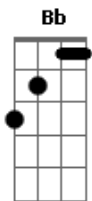

© ukulele-chords.com