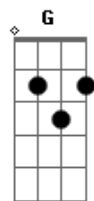

© ukulele-chords.com