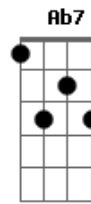

© ukulele-chords.com