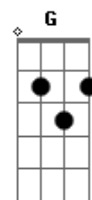

© ukulele-chords.com