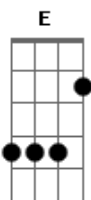

Cream - Deserted Cities Of The Heart

Tom: D

(Live Version)

Chords:

E7 Eb7 D7 E

Solo:

Now my heart's drowned in your love streams, yeah.

The street is cold, its trees are gone.
The story's told the dark has won.
Once we set sail to catch your star.
We had to fail, it was too far.

Chorus

(G A F)2x E

I felt the wind shout like a drum.
It said, "My friend, love's end has come."
It couldn't last, had to stop.
You drained it all to the last drop.

Chorus

Gb F E
Now my heart's drowned in your love streams

(Guitar Solo)

E7 Eb7 D7 E

Gb F E

(G A F)2x E

On this dark street it's cold inside.
There's no retreat from time that's died.
On this dark street the sun is black.
The winter life is coming back.

It was on the way,
On the road to dreams, yeah.
Now my heart's drowned in your love streams,
yeah, yeah, yeah, yeah, yeah, yeah, yeah.
Now my heart's drowned in your love streams, yeah.
Now my heart's drowned in your love.

Lyrics:

E7 Eb7
Upon this street where time has died.
D7 E
The golden treat you never tried.
E7 Eb7
In times of old, in days gone by.
D7 E
If I could catch your dancing eye.

A G
It was on the way,
F E
On the road to dreams, yeah.
Gb F E

Acordes

© ukulele-chords.com

© ukulele-chords.com

© ukulele-chords.com

© ukulele-chords.com

© ukulele-chords.com

© ukulele-chords.com

© ukulele-chords.com

© ukulele-chords.com

© ukulele-chords.com