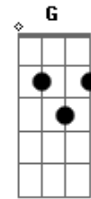

© ukulele-chords.com

(D C G G)

D C G G D
Yes, I told you that the light goes up and down
C G G D
Don't you notice how the wheel goes 'round?
C G G D
And you better pick yourself up from the ground
C G G D
Before they bring the curtain down
C G G D C
Yes, before they bring the curtain down

[Solo] G G D C
G G D C
G G D C
G G D C
G G D C
G G D C D

Am D E Em E Em
Talkin' 'bout a girl that looks quite like you
Am D E Em E Em
She didn't have the time to wait in the queue
C Am Bm Am
She cried away her life since she fell off the cradle