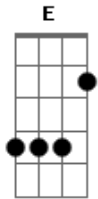

Cream - Badge

tom:

Intro: Am D Am D

[Primeira Parte]

Am D E Em E Em
Thinkin' 'bout the times you drove in my car
Am D E Em E Em
Thinkin' that I might have drove you too far
C Am Bm
Am
And I'm thinkin' 'bout the love that you laid on my table

[Segunda Parte]

Am D E Em E Em
I told you not to wander 'round in the dark
Am D E Em E
I told you 'bout the swans, that they live in the park
C Am Bm Am
Then I told you 'bout our kid, now he's married to Mabel

(D C G G)

Acordes

© ukulele-chords.com