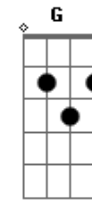

© ukulele-chords.com