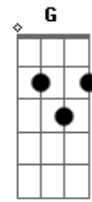

© ukulele-chords.com