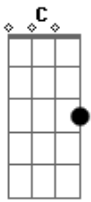

Crazy Elephant - Pam

Tom: C

m

Intro: Cm Eb F Ab Cm

Cm Eb F Ab

Pam, why do you leave? me lonely?

Cm Eb F Ab

Pam, I love you only

Ab G F

Loving you has made me such a fool

G (Riff)

I can't go on loving you

Cm Eb F Ab

Pam, cry all lonely morning

Cm Eb F Ab

Pam, Left without a warning

Ab G F

Loving you has made me such a fool

G (Riff)

I can't go on loving you

Cm

I see your face and I stop and stare

F

Mama, Lord knows I care

Cm

I see your smile among my way

F (Riff)

Mama come to this day

(Riff)

Acordes

© ukulele-chords.com

© ukulele-chords.com