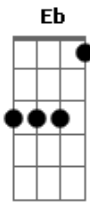

Crazy Elephant - Pam

Tom: C

m

Intro: Cm Eb F Ab Cm

Cm Eb F Ab

Pam, why do you leave? me lonely?

Cm Eb F Ab

Pam, I love you only

Ab G F

Loving you has made me such a fool

G (Riff)

I can't go on loving you

Cm Eb F Ab

Pam, cry all lonely morning

Cm Eb F Ab

Pam, Left without a warning

Ab G F

Loving you has made me such a fool

G (Riff)

I can't go on loving you

Cm

I see your face and I stop and stare

F

Mama, Lord knows I care

Cm

I see your smile among my way

F (Riff)

Mama come to this day

(Riff)

Acordes

© ukulele-chords.com

© ukulele-chords.com