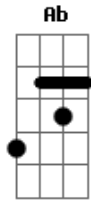

© ukulele-chords.com