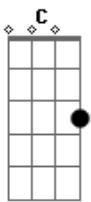

Crazy Elephant - Pam

Tom: C

m

Intro: Cm Eb F Ab Cm

Cm Eb F Ab

Pam, why do you leave? me lonely?

Cm Eb F Ab

Pam, I love you only

Ab G F

Loving you has made me such a fool

G (Riff)

I can't go on loving you

Cm Eb F Ab

Pam, cry all lonely morning

Cm Eb F Ab

Pam, Left without a warning

Ab G F

Loving you has made me such a fool

G (Riff)

I can't go on loving you

Cm

I see your face and I stop and stare

F

Mama, Lord knows I care

Cm

I see your smile among my way

F (Riff)

Mama come to this day

(Riff)

Acordes

© ukulele-chords.com

© ukulele-chords.com