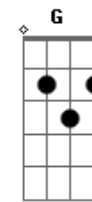

© ukulele-chords.com