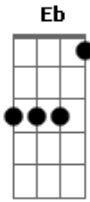

Crazy Elephant - Pam

Tom: C

m

Intro: Cm Eb F Ab Cm

Cm Eb F Ab

Pam, why do you leave? me lonely?

Cm Eb F Ab

Pam, I love you only

Ab G F

Loving you has made me such a fool

G (Riff)

I can't go on loving you

Cm Eb F Ab

Pam, cry all lonely morning

Cm Eb F Ab

Pam, Left without a warning

Ab G F

Loving you has made me such a fool

G (Riff)

I can't go on loving you

Cm

I see your face and I stop and stare

F

Mama, Lord knows I care

Cm

I see your smile among my way

F (Riff)

Mama come to this day

(Riff)

Acordes

© ukulele-chords.com

© ukulele-chords.com