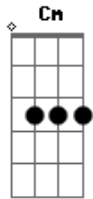

© ukulele-chords.com