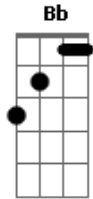

© ukulele-chords.com