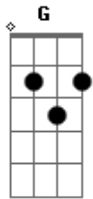

Crashdiet - It's a Miracle

tom:

Intro: Cm Fm G Eb Bb

B A
My weak resistance, of you're flower
G D A
Got me infected, 'cos I was to blind to see
B A
Everyone told me, but did I listen
G D A
No I was sick'n tired of the same reply from thee

G D
You lead the game, i followed
G A
You were the bait, I swallowed

Dm Bb F C
It's a miracle you walk the earth alone
Bb C
It's a miracle I stand beside you
Dm Bb F C
You're like a plague in awide'n open show
Bb
You pass it on like I need it the most

B A
I smelled you're rose'n caressed you're petals
G D A
Never bothered by the thorns that made me bleed
B A
'Cos I longed to feel you so deep inside me
G D A
But now I'm stuck with you forever without remedy

G D
You lead the game, i followed

G A
You were the bait, I swallowed
Dm Bb F C
It's a miracle you walk the earth alone
Bb C
It's a miracle I stand beside you
Dm Bb F C
You're like a plague in awide'n open show
Bb
You pass it on like I need it the most
B A
You knew my pain
G D A
You lead the game
B A
And I followed yeah I falowed
G D A
Your lies, your play, you're all the same to me

Dm Bb F C
It's a miracle you walk the earth alone
Bb C
It's a miracle I stand beside you
Dm Bb F C
You're like a plague in awide'n open show
Bb
You pass it on like I need it the most

Em D C Bm D
It's a miracle you walk the earth alone
C D
It's a miracle I stand beside you
Em D C Bm D
You're like a plague in awide'n open show
C D
You kept me off when I needed you most

Acordes

© ukulele-chords.com