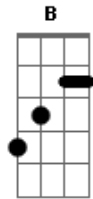

© ukulele-chords.com