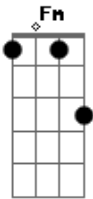

© ukulele-chords.com