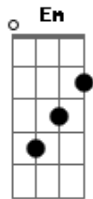

© ukulele-chords.com