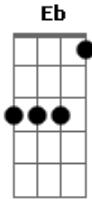

© ukulele-chords.com