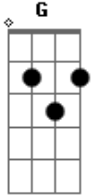

Crash Test Dummies - Swatting Flies Intro

Tom: G

Tabbed by: Tim C. (goaliecaine33)

Email:

Tuning: standard tuning

I'm currently working on the rest of the song. I will post it up later when I am done with it. Sorry if you wanted the whole song. I'll try to tab it as fast as I can.

Intro: D D D D Am Am Am Am Am Am

That second chord can be played as a D chord if you have some trouble changing your fingers.

- | / slide up
- | \ slide down
- | h hammer-on
- | p pull-off
- | ~ vibrato
- | harmonic
- | x Mute note

Acordes

© ukulele-chords.com