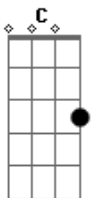

C E
Only scattered winds remained

Am
The stormy sea went silent

E
On that dark and dreary day

F
But come along, my friends

G
Let's raise a glass up for his name!

Acordes

© ukulele-chords.com

© ukulele-chords.com