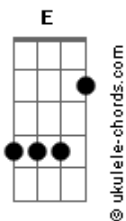

Cranius - The Lament Of Captain Placeholder

tom:

Intro: C G Am E
F C G G
C G Am
E F C G C

Am
On the stormy shores of Azeroth

E
A silhouette did stand

F
A brave and stalwart sailor

C E
Who gave a helping hand

Am
Without fail, on every whim

E
Which we did demand

F
He simply smiled and waved his hand

G
And sent us 'cross the land

[Refrão]

C G
Farewell to thee, Placeholder

Am E
Your ship has sailed to sea

F C
We'll tip our hats and pray one day

G
To be as great as thee

C G Am E
Captain P, you'll never know the emptiness inside

F C G C
As we sit ashore on Menethil, waiting for a ride

Am
Time did pass, until, one day

E
That silhouette did fade

F
Where once we found Placeholder

C E
Only scattered winds remained

Am
The stormy sea went silent

E
On that dark and dreary day

F
But come along, my friends

G
Let's raise a glass up for his name!

Acordes

[Refrão]

C G
Farewell to thee, Placeholder

Am E
Your ship has sailed to sea

F C
We'll tip our hats and pray one day

G
To be as great as thee

C G Am E
Captain P, you'll never know the emptiness inside

F C G C
As we sit ashore on Menethil, waiting for a ride

[Solo] C G Am E

F C G G

C G Am E

F C G C

Am
So when you find yourself lamenting

E
On that lonely pier

F
Watching as the ships come in

C E
And drying off your tears

Am
Believe in what he stood for

E
And I know that he'll survive

F
Inside our hearts dear Placeholder

G
Will always be alive!

[Refrão]

C G
Farewell to thee, Placeholder

Am E
Your ship has sailed to sea

F C
We'll tip our hats and pray one day

G
To be as great as thee

C G Am E
Captain P, you'll never know the emptiness inside

F C G C
As we sit ashore on Menethil, waiting for a ride

[Final] C G Am E

F C G G

C G Am E

F C G