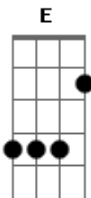

© ukulele-chords.com