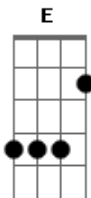

© ukulele-chords.com