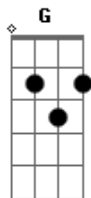

C E
Only scattered winds remained

Am
The stormy sea went silent

E
On that dark and dreary day

F
But come along, my friends

G
Let's raise a glass up for his name!

Acordes

© ukulele-chords.com

© ukulele-chords.com