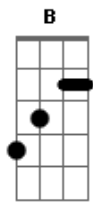

CPM 22 - Argumento

Tom: E

Versão 1

GUITAR SOLO(2X)

GUITAR BASE(4X)

GUITAR BASE(4X)

GUITAR BASE(4X)

GUITAR BASE(4X)

GUITAR BASE(2X)

GUITAR SOLO(2X)

GUITAR BASE(4X)

GUITAR BASE(4X)

GUITAR BASE(8X)

GUITAR BASE(2X)

GUITAR BASE(4X)

GUITAR BASE(2X)

GUITAR SOLO(1X)

GUITAR SOLO(1X)

Acordes

© ukulele-chords.com

© ukulele-chords.com

© ukulele-chords.com

© ukulele-chords.com

© ukulele-chords.com

© ukulele-chords.com

Versão 2

Base: E Gb Ab A

RIFF3 B E Ab Gb

MUITO DISTANTE PARA PODER ENTENDER LONGE DE MAIS

A RAIVA DE VER E NAO TER O QUE FAZER PRA MELHORAR ENQUANTO O TEMPO PASSA VOCE FICOU PRA TRAS

CEDO OU TARDE ALGO AQUI TEM QUE MUDAR