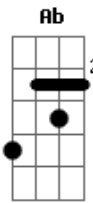

CPM 22 - Argumento

Tom: E

Versão 1

GUITAR SOLO(2X)

GUITAR BASE(4X)

GUITAR BASE(4X)

GUITAR BASE(4X)

GUITAR BASE(4X)

GUITAR BASE(2X)

GUITAR SOLO(2X)

GUITAR BASE(4X)

GUITAR BASE(4X)

GUITAR BASE(8X)

GUITAR BASE(2X)

GUITAR BASE(4X)

GUITAR BASE(2X)

GUITAR SOLO(1X)

GUITAR SOLO(1X)

Acordes

© ukulele-chords.com

© ukulele-chords.com

© ukulele-chords.com

© ukulele-chords.com

© ukulele-chords.com

© ukulele-chords.com

Versão 2

Base: E Gb Ab A

RIFF3 B E Ab Gb

MUITO DISTANTE PARA PODER ENTENDER LONGE DE MAIS

A RAIVA DE VER E NAO TER O QUE FAZER PRA MELHORAR ENQUANTO O TEMPO PASSA VOCE FICOU PRA TRAS

CEDO OU TARDE ALGO AQUI TEM QUE MUDAR