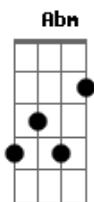

© ukulele-chords.com