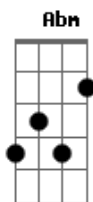

© ukulele-chords.com