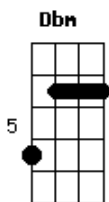

E Gbm Abm A
I just wanna hold you, babe

A Gbm E
An' make you feel alright

E A B
Take a look at yourself

E A B
Can't you see why I want you and nobody else?

Abm Dbm
'Cos the first thing in the morning

Abm A
The last thing at night

E Gbm Abm A
I just wanna hold you, babe

A
An' make you feel make you feel

Acordes

© ukulele-chords.com

© ukulele-chords.com

© ukulele-chords.com

© ukulele-chords.com

© ukulele-chords.com