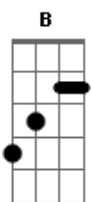

E Gbm Abm A Gbm E
But, just the thought of losing you, tears me apart

(B A)

A B A
There ain't no doubt about it, baby

A
I'm gonna shout about it

E A B
Take a look at yourself

E A B
Can't you see why I want you and nobody else?

A B A
There ain't no doubt about it, baby

A
I'm gonna shout about it

E A B
Take a look at yourself

E A B
Can't you see why I want you and nobody else?

Abm A
'Cos the first thing in the morning

Abm A
The last thing at night

E Gbm Abm A
I just wanna hold you, babe

A Gbm E
An' make you feel alright

E A B
Take a look at yourself

E A B
Can't you see why I want you and nobody else?

Abm Dbm
'Cos the first thing in the morning

Abm A
The last thing at night

E Gbm Abm A
I just wanna hold you, babe

A
An' make you feel make you feel

Acordes

© ukulele-chords.com

© ukulele-chords.com

© ukulele-chords.com

© ukulele-chords.com

© ukulele-chords.com