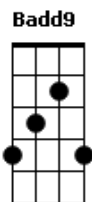

© ukulele-chords.com