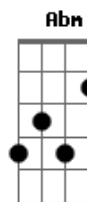

© ukulele-chords.com