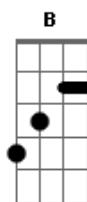

A B A
There ain't no doubt about it, baby

A
I'm gonna shout about it

E A B
Take a look at yourself

E A B
Can't you see why I want you and nobody else?

Abm A Dbm
'Cos the first thing in the morning

Abm A
The last thing at night

E Gbm Abm A
I just wanna hold you, babe

A Gbm E
An' make you feel alright

E A B
Take a look at yourself

E A B
Can't you see why I want you and nobody else?

Abm A Dbm
'Cos the first thing in the morning

Abm A
The last thing at night

E Gbm Abm A
I just wanna hold you, babe

A
An' make you feel make you feel

Acordes

© ukulele-chords.com

© ukulele-chords.com

© ukulele-chords.com

© ukulele-chords.com

© ukulele-chords.com