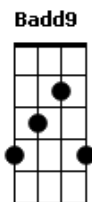

© ukulele-chords.com