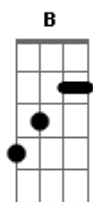

A B A
There ain't no doubt about it, baby

A
I'm gonna shout about it

E A B
Take a look at yourself

E A B
Can't you see why I want you and nobody else?

Abm A
'Cos the first thing in the morning

Abm A
The last thing at night

E Gbm Abm A
I just wanna hold you, babe

A Gbm E
An' make you feel alright

E A B
Take a look at yourself

E A B
Can't you see why I want you and nobody else?

Abm Dbm
'Cos the first thing in the morning

Abm A
The last thing at night

E Gbm Abm A
I just wanna hold you, babe

A
An' make you feel make you feel

Acordes

© ukulele-chords.com

© ukulele-chords.com

© ukulele-chords.com

© ukulele-chords.com

© ukulele-chords.com