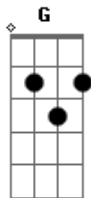

[Solo 1]

Am Dm G
Shave your head to see how it feels
C
Emotionally it's not that different
Em E F
But to the hand it's beautiful
Em E F
(Yeah to the hand it's beautiful)

Am Dm G
You seem to have the weight of the world
C

Upon your bony shoulders well hold on
Em E F
You need a little time out
Em E F
You need a little time out
Am Dm G C

From you
Em E F Em E F
And me

[Solo 2]

Acordes

© ukulele-chords.com

© ukulele-chords.com

© ukulele-chords.com