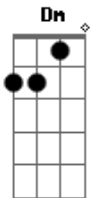

[Solo 1]

Am Dm G
Shave your head to see how it feels
C
Emotionally it's not that different
Em E F
But to the hand it's beautiful
Em E F
(Yeah to the hand it's beautiful)

Am Dm G
You seem to have the weight of the world
C

Upon your bony shoulders well hold on
Em E F
You need a little time out
Em E F
You need a little time out
Am Dm G C

From you
Em E F Em E F
And me

[Solo 2]

Acordes

© ukulele-chords.com

© ukulele-chords.com

© ukulele-chords.com