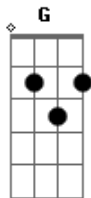

[Solo 1]

Am Dm G
Shave your head to see how it feels
C
Emotionally it's not that different
Em E F
But to the hand it's beautiful
Em E F
(Yeah to the hand it's beautiful)

Am Dm G
You seem to have the weight of the world
C

Upon your bony shoulders well hold on

Em E F
You need a little time out
Em E F
You need a little time out
Am Dm G C

From you
Em E F Em E F
And me

[Solo 2]

Acordes

© ukulele-chords.com

© ukulele-chords.com

© ukulele-chords.com