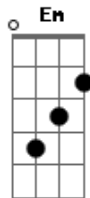

© ukulele-chords.com