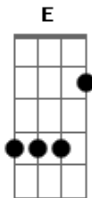

© ukulele-chords.com