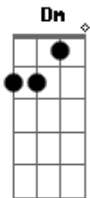

[Solo 1]

Am Dm G
Shave your head to see how it feels
C
Emotionally it's not that different
Em E F
But to the hand it's beautiful
Em E F
(Yeah to the hand it's beautiful)

Am Dm G
You seem to have the weight of the world
C

Upon your bony shoulders well hold on

Em E F
You need a little time out
Em E F
You need a little time out
Am Dm G C

From you
Em E F Em E F
And me

[Solo 2]

Acordes

© ukulele-chords.com

© ukulele-chords.com

© ukulele-chords.com