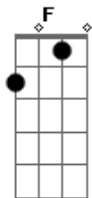

© ukulele-chords.com