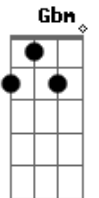

© ukulele-chords.com