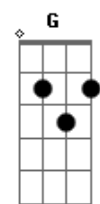

© ukulele-chords.com