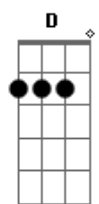

Counting Crows - If I Could Give All My Love To You

Tom: A

If I Could Give All My Love

Richard Manuel is Dead

Standard Tuning

Note: denotes a single note (i.e. not a whole chord)

Intro: riff:

Verse 1:

Repeat Chorus twice

(skip the intro riff between these repeats)

End with a variation on Riff 1 (it's a really easy variation)

Tabbed by Neil on Thursday 11 July 2002.

Acordes

© ukulele-chords.com

© ukulele-chords.com