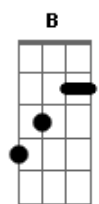

© ukulele-chords.com