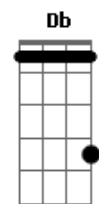

© ukulele-chords.com