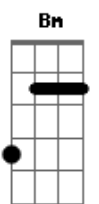

Counting Crows - If I Could Give All My Love To You

Tom: A

If I Could Give All My Love

Richard Manuel is Dead

Standard Tuning

Note: denotes a single note (i.e. not a whole chord)

Intro: riff:

Verse 1:

Bm Got a message in my head **D**
 that the papers had all come **A**
 Richard Manuel is dead **Bm**
 and the daylight's comin' on **D**
 I've been wandering through the dark **A**
 now I'm standing on the lawn **Bm** (B) (Db) D

Repeat Chorus

Lead-in to solo:

Solo chords: (key of A, I think)

Bm **D** **A** **E**
Bm **D** **A** **G** **D**

Verse 3:

Bm Take some time before you go **D**
 To think of Mondays coming down **A**
 and the people that you knew **E**
 and the ones that aren't around **Bm**
 You've been fading day to day **D**
 I've been moving town to town **Bm** **D**

Repeat Chorus twice

(skip the intro riff between these repeats)

End with a variation on Riff 1 (it's a really easy variation)

Tabbed by Neil on Thursday 11 July 2002.

Acordes

© ukulele-chords.com

© ukulele-chords.com