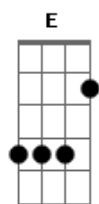

© ukulele-chords.com