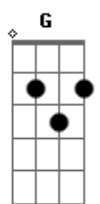

© ukulele-chords.com