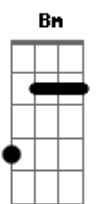

Counting Crows - If I Could Give All My Love To You

Tom: A

If I Could Give All My Love

Richard Manuel is Dead

Standard Tuning

Note: denotes a single note (i.e. not a whole chord)

Intro: riff:

Verse 1:

Bm Got a message in my head **D**
 that the papers had all come **A**
 Richard Manuel is dead **Bm**
 and the daylight's comin' on **D**
 I've been wandering through the dark **A**
 now I'm standing on the lawn **Bm** (B) (Db) D

Chorus:
 If I could give all my love to you **A** **Bm** **D**
 I could justify myself **A**
 but I'm just not coming through **G** **D**
 You're a pill to ease the pain **A**
 of all the stupid things I do **G** **D**
 I'm an anchor on the line **(Db)** **Bm**
 of a clock that tells the time **G**
 riff over A **A** **G** **D** (play first 1/2 of intro
G D)

Repeat Chorus twice

(skip the intro riff between these repeats)

End with a variation on Riff 1 (it's a really easy variation)

Tabbed by Neil on Thursday 11 July 2002.

Acordes

© ukulele-chords.com

© ukulele-chords.com