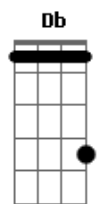

© ukulele-chords.com