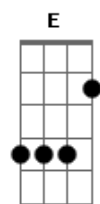

© ukulele-chords.com