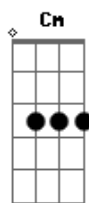

© ukulele-chords.com