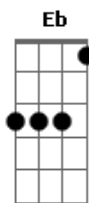

Cosmos - Dance Beneath the Red Light

tom:
Gbm (forma dos acordes no tom de **Gm**)
 Afinação: **Eb Ab Db Gb Bb Eb**

[Primeira Parte]

Gm **Bb**
 You woke up to the sounds of your night companion
Cm **Eb** **D**
 While getting ready you take your packs of cigarettes
Gm **Bb**
 Gray walls like the sky all around you
Cm **Eb** **D**
 How can you like to lose?
Gm **Bb**
 Changing the day for the night
Cm
 All i can say you're not blind
Eb **D**
 Get off my mind

[Refrão]

Gm **F Bb**
 Please don't waste your time
Bb
 You've got me in the early night
Cm
 You choose
Eb
 Oh, you choose
D
 To dance beneath the red light

[Ponte]

Cm **Dm**
 Your eyes belie what your mouth says
Cm **Dm**
 He's right behind you there's no need to go fast
Cm **Dm** **Gm**
 Give him the money and give him the empty pack
Cm **Dm**
 Completely distracted there's no where to go
Cm **Dm**
 The clues are all gone nothing else to be shown
Cm **Dm** **Gm** **Eb** **D**
 Drifting already straight to the zone

[Refrão]

Gm **F Bb**
 Please don't waste your time
Bb
 You've got me in the early night
Cm
 You choose
Eb
 Oh, you choose
D
 To dance beneath the red light

Acordes

© ukulele-chords.com

© ukulele-chords.com