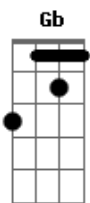

Cosmos - Dance Beneath the Red Light

tom:
Gbm (forma dos acordes no tom de **Gm**)
Afinação: **Eb Ab Db Gb Bb Eb**

[Primeira Parte]

Gm **Bb**
You woke up to the sounds of your night companion
Cm **Eb** **D**
While getting ready you take your packs of cigarettes
Gm **Bb**
Gray walls like the sky all around you
Cm **Eb** **D**
How can you like to lose?
Gm **Bb**
Changing the day for the night
Cm
All i can say you're not blind
Eb **D**
Get off my mind

[Pré-Refrão]

Eb **D** **Gm**
I know that you're freezing right now
And you don't know how
Eb **D** **Gm**
If you could would you just leave this town?

Eb
So let me get the story straight
[Refrão]

Gm **F** **Bb**
Please don't waste your time
Bb
You've got me in the early night
Cm
You choose
Eb
Oh, you choose
D
To dance beneath the red light

[Segunda Parte]

Gm **Bb**
Im sure my advice is worth your gold
Cm **Eb** **D**
Tho you're just wasting, it will be great saying i told
Gm **Bb**
Is this really the life you were promised
Cm **Eb** **D**

How can you like to lose?

[Pré-Refrão]

Eb **D** **Gm**
I know that you're freezing right now
And you don't know how
Eb **D** **Gm**
If you could would you just leave this town?
Eb
So let me get the story straight

[Refrão]

Gm **F** **Bb**
Please don't waste your time
Bb
You've got me in the early night
Cm
You choose
Eb
Oh, you choose
D
To dance beneath the red light

[Ponte]

Cm **Dm**
Your eyes belie what your mouth says
Cm **Dm**
He's right behind you there's no need to go fast
Cm **Dm** **Gm**
Give him the money and give him the empty pack
Cm **Dm**
Completely distracted there's no where to go
Cm **Dm**
The clues are all gone nothing else to be shown
Cm **Dm** **Gm** **Eb** **D**
Drifting already straight to the zone

[Refrão]

Gm **F** **Bb**
Please don't waste your time
Bb
You've got me in the early night
Cm
You choose
Eb
Oh, you choose
D
To dance beneath the red light

Acordes

© ukulele-chords.com

© ukulele-chords.com

© ukulele-chords.com

© ukulele-chords.com

© ukulele-chords.com

© ukulele-chords.com

© ukulele-chords.com