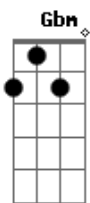

[Pré-Refrão]

Eb **D** **Gm**
I know that you're freezing right now
And you don't know how
Eb **D** **Gm**
If you could would you just leave this town?

Eb
So let me get the story straight
[Refrão]

Gm **F** **Bb**
Please don't waste your time
Bb
You've got me in the early night
Cm
You choose
Eb
Oh, you choose
D
To dance beneath the red light

[Segunda Parte]

Gm **Bb**
Im sure my advice is worth your gold
Cm **Eb** **D**
Tho you're just wasting, it will be great saying i told
Gm **Bb**
Is this really the life you were promised
Cm **Eb** **D**

How can you like to lose?

[Pré-Refrão]

Eb **D** **Gm**
I know that you're freezing right now
And you don't know how
Eb **D** **Gm**
If you could would you just leave this town?
Eb
So let me get the story straight

[Refrão]

Gm **F** **Bb**
Please don't waste your time
Bb
You've got me in the early night
Cm
You choose
Eb
Oh, you choose
D
To dance beneath the red light

[Ponte]

Cm **Dm**
Your eyes belie what your mouth says
Cm **Dm**
He's right behind you there's no need to go fast
Cm **Dm** **Gm**
Give him the money and give him the empty pack
Cm **Dm**
Completely distracted there's no where to go
Cm **Dm**
The clues are all gone nothing else to be shown
Cm **Dm** **Gm** **Eb** **D**
Drifting already straight to the zone

[Refrão]

Gm **F** **Bb**
Please don't waste your time
Bb
You've got me in the early night
Cm
You choose
Eb
Oh, you choose
D
To dance beneath the red light

Acordes

© ukulele-chords.com