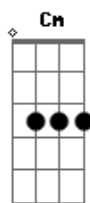

© ukulele-chords.com