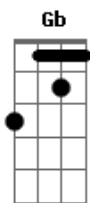

© ukulele-chords.com