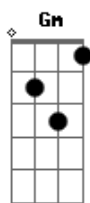

Cosmos - Dance Beneath the Red Light

tom:
Gbm (forma dos acordes no tom de **Gm**)
 Afinação: **Eb Ab Db Gb Bb Eb**

[Primeira Parte]

Gm **Bb**
 You woke up to the sounds of your night companion
Cm **Eb** **D**
 While getting ready you take your packs of cigarettes
Gm **Bb**
 Gray walls like the sky all around you
Cm **Eb** **D**
 How can you like to lose?
Gm **Bb**
 Changing the day for the night
Cm
 All i can say you're not blind
Eb **D**
 Get off my mind

[Refrão]

Gm **F** **Bb**
 Please don't waste your time
Bb
 You've got me in the early night
Cm
 You choose
Eb
 Oh, you choose
D
 To dance beneath the red light

[Ponte]

Cm **Dm**
 Your eyes belie what your mouth says
Cm **Dm**
 He's right behind you there's no need to go fast
Cm **Dm** **Gm**
 Give him the money and give him the empty pack
Cm **Dm**
 Completely distracted there's no where to go
Cm **Dm**
 The clues are all gone nothing else to be shown
Cm **Dm** **Gm** **Eb** **D**
 Drifting already straight to the zone

[Refrão]

Gm **F** **Bb**
 Please don't waste your time
Bb
 You've got me in the early night
Cm
 You choose
Eb
 Oh, you choose
D
 To dance beneath the red light

Acordes

© ukulele-chords.com

© ukulele-chords.com