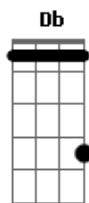

© ukulele-chords.com