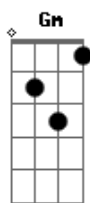

Cosmos - Dance Beneath the Red Light

tom:
Gbm (forma dos acordes no tom de **Gm**)
 Afinação: **Eb Ab Db Gb Bb Eb**

[Primeira Parte]

Gm **Bb**
 You woke up to the sounds of your night companion
Cm **Eb** **D**
 While getting ready you take your packs of cigarettes
Gm **Bb**
 Gray walls like the sky all around you
Cm **Eb** **D**
 How can you like to lose?
Gm **Bb**
 Changing the day for the night
Cm
 All i can say you're not blind
Eb **D**
 Get off my mind

[Refrão]

Gm **F Bb**
 Please don't waste your time
Bb
 You've got me in the early night
Cm
 You choose
Eb
 Oh, you choose
D
 To dance beneath the red light

[Ponte]

Cm **Dm**
 Your eyes belie what your mouth says
Cm **Dm**
 He's right behind you there's no need to go fast
Cm **Dm** **Gm**
 Give him the money and give him the empty pack
Cm **Dm**
 Completely distracted there's no where to go
Cm **Dm**
 The clues are all gone nothing else to be shown
Cm **Dm** **Gm** **Eb** **D**
 Drifting already straight to the zone

[Refrão]

Gm **F Bb**
 Please don't waste your time
Bb
 You've got me in the early night
Cm
 You choose
Eb
 Oh, you choose
D
 To dance beneath the red light

Acordes

© ukulele-chords.com

© ukulele-chords.com