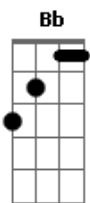

© ukulele-chords.com