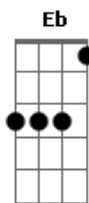

Cosmos - Dance Beneath the Red Light

tom:
Gbm (forma dos acordes no tom de **Gm**)
 Afinação: **Eb Ab Db Gb Bb Eb**

[Primeira Parte]

Gm **Bb**
 You woke up to the sounds of your night companion
Cm **Eb** **D**
 While getting ready you take your packs of cigarettes
Gm **Bb**
 Gray walls like the sky all around you
Cm **Eb** **D**
 How can you like to lose?
Gm **Bb**
 Changing the day for the night
Cm
 All i can say you're not blind
Eb **D**
 Get off my mind

[Refrão]

Gm **F** **Bb**
 Please don't waste your time
Bb
 You've got me in the early night
Cm
 You choose
Eb
 Oh, you choose
D
 To dance beneath the red light

[Ponte]

Cm **Dm**
 Your eyes belie what your mouth says
Cm **Dm**
 He's right behind you there's no need to go fast
Cm **Dm** **Gm**
 Give him the money and give him the empty pack
Cm **Dm**
 Completely distracted there's no where to go
Cm **Dm**
 The clues are all gone nothing else to be shown
Cm **Dm** **Gm** **Eb** **D**
 Drifting already straight to the zone

[Refrão]

Gm **F** **Bb**
 Please don't waste your time
Bb
 You've got me in the early night
Cm
 You choose
Eb
 Oh, you choose
D
 To dance beneath the red light

Acordes

© ukulele-chords.com

© ukulele-chords.com