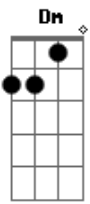

© ukulele-chords.com