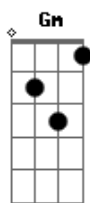

Cosmos - Dance Beneath the Red Light

tom:
Gbm (forma dos acordes no tom de **Gm**)
 Afinação: **E_b A_b D_b G_b B_b E_b**

[Primeira Parte]

Gm **B_b**
 You woke up to the sounds of your night companion
Cm **E_b** **D**
 While getting ready you take your packs of cigarettes
Gm **B_b**
 Gray walls like the sky all around you
Cm **E_b** **D**
 How can you like to lose?
Gm **B_b**
 Changing the day for the night
Cm
 All i can say you're not blind
E_b **D**
 Get off my mind

[Refrão]

Gm **F** **B_b**
 Please don't waste your time
B_b
 You've got me in the early night
Cm
 You choose
E_b
 Oh, you choose
D
 To dance beneath the red light

[Ponte]

Cm **Dm**
 Your eyes belie what your mouth says
Cm **Dm**
 He's right behind you there's no need to go fast
Cm **Dm** **Gm**
 Give him the money and give him the empty pack
Cm **Dm**
 Completely distracted there's no where to go
Cm **Dm**
 The clues are all gone nothing else to be shown
Cm **Dm** **Gm** **E_b** **D**
 Drifting already straight to the zone

[Refrão]

Gm **F** **B_b**
 Please don't waste your time
B_b
 You've got me in the early night
Cm
 You choose
E_b
 Oh, you choose
D
 To dance beneath the red light

Acordes

© ukulele-chords.com

© ukulele-chords.com