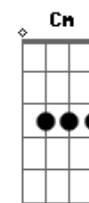

© ukulele-chords.com