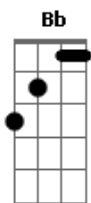

© ukulele-chords.com

© ukulele-chords.com