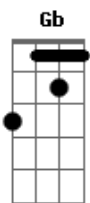

Cosmos - Dance Beneath the Red Light

tom:
Gbm (forma dos acordes no tom de **Gm**)
Afinação: **Eb Ab Db Gb Bb Eb**

[Primeira Parte]

Gm **Bb**
You woke up to the sounds of your night companion
Cm **Eb** **D**
While getting ready you take your packs of cigarettes
Gm **Bb**
Gray walls like the sky all around you
Cm **Eb** **D**
How can you like to lose?
Gm **Bb**
Changing the day for the night
Cm
All i can say you're not blind
Eb **D**
Get off my mind

[Pré-Refrão]

Eb **D** **Gm**
I know that you're freezing right now
And you don't know how
Eb **D** **Gm**
If you could would you just leave this town?

Eb
So let me get the story straight
[Refrão]

Gm **F Bb**
Please don't waste your time
Bb
You've got me in the early night
Cm
You choose
Eb
Oh, you choose
D
To dance beneath the red light

[Segunda Parte]

Gm **Bb**
Im sure my advice is worth your gold
Cm **Eb** **D**
Tho you're just wasting, it will be great saying i told
Gm **Bb**
Is this really the life you were promised
Cm **Eb** **D**

How can you like to lose?

[Pré-Refrão]

Eb **D** **Gm**
I know that you're freezing right now
And you don't know how
Eb **D** **Gm**
If you could would you just leave this town?
Eb
So let me get the story straight

[Refrão]

Gm **F Bb**
Please don't waste your time
Bb
You've got me in the early night
Cm
You choose
Eb
Oh, you choose
D
To dance beneath the red light

[Ponte]

Cm **Dm**
Your eyes belie what your mouth says
Cm **Dm**
He's right behind you there's no need to go fast
Cm **Dm** **Gm**
Give him the money and give him the empty pack
Cm **Dm**
Completely distracted there's no where to go
Cm **Dm**
The clues are all gone nothing else to be shown
Cm **Dm** **Gm** **Eb** **D**
Drifting already straight to the zone

[Refrão]

Gm **F Bb**
Please don't waste your time
Bb
You've got me in the early night
Cm
You choose
Eb
Oh, you choose
D
To dance beneath the red light

Acordes

© ukulele-chords.com

© ukulele-chords.com

© ukulele-chords.com

© ukulele-chords.com

© ukulele-chords.com

© ukulele-chords.com

© ukulele-chords.com