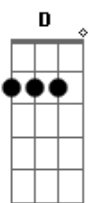

© ukulele-chords.com

© ukulele-chords.com