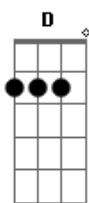

© ukulele-chords.com