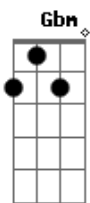

[Pré-Refrão]

Eb **D** **Gm**
I know that you're freezing right now
And you don't know how
Eb **D** **Gm**
If you could would you just leave this town?

Eb
So let me get the story straight
[Refrão]

Gm **F Bb**
Please don't waste your time
Bb
You've got me in the early night
Cm
You choose
Eb
Oh, you choose
D
To dance beneath the red light

[Segunda Parte]

Gm **Bb**
Im sure my advice is worth your gold
Cm **Eb** **D**
Tho you're just wasting, it will be great saying i told
Gm **Bb**
Is this really the life you were promised
Cm **Eb** **D**

How can you like to lose?

[Pré-Refrão]

Eb **D** **Gm**
I know that you're freezing right now
And you don't know how
Eb **D** **Gm**
If you could would you just leave this town?
Eb
So let me get the story straight

[Refrão]

Gm **F Bb**
Please don't waste your time
Bb
You've got me in the early night
Cm
You choose
Eb
Oh, you choose
D
To dance beneath the red light

[Ponte]

Cm **Dm**
Your eyes belie what your mouth says
Cm **Dm**
He's right behind you there's no need to go fast
Cm **Dm** **Gm**
Give him the money and give him the empty pack
Cm **Dm**
Completely distracted there's no where to go
Cm **Dm**
The clues are all gone nothing else to be shown
Cm **Dm** **Gm** **Eb** **D**
Drifting already straight to the zone

[Refrão]

Gm **F Bb**
Please don't waste your time
Bb
You've got me in the early night
Cm
You choose
Eb
Oh, you choose
D
To dance beneath the red light

Acordes

© ukulele-chords.com