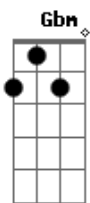

[Pré-Refrão]

E_b **D** **Gm**
I know that you're freezing right now
And you don't know how
E_b **D** **Gm**
If you could would you just leave this town?

E_b
So let me get the story straight

[Refrão]

Gm **F** **B_b**
Please don't waste your time
B_b
You've got me in the early night
Cm
You choose
E_b
Oh, you choose
D
To dance beneath the red light

[Segunda Parte]

Gm **B_b**
Im sure my advice is worth your gold
Cm **E_b** **D**
Tho you're just wasting, it will be great saying i told
Gm **B_b**
Is this really the life you were promised
Cm **E_b** **D**

How can you like to lose?

[Pré-Refrão]

E_b **D** **Gm**
I know that you're freezing right now
And you don't know how
E_b **D** **Gm**
If you could would you just leave this town?
E_b
So let me get the story straight

[Refrão]

Gm **F** **B_b**
Please don't waste your time
B_b
You've got me in the early night
Cm
You choose
E_b
Oh, you choose
D
To dance beneath the red light

[Ponte]

Cm **Dm**
Your eyes belie what your mouth says
Cm **Dm**
He's right behind you there's no need to go fast
Cm **Dm** **Gm**
Give him the money and give him the empty pack
Cm **Dm**
Completely distracted there's no where to go
Cm **Dm**
The clues are all gone nothing else to be shown
Cm **Dm** **Gm** **E_b** **D**
Drifting already straight to the zone

[Refrão]

Gm **F** **B_b**
Please don't waste your time
B_b
You've got me in the early night
Cm
You choose
E_b
Oh, you choose
D
To dance beneath the red light

Acordes

© ukulele-chords.com