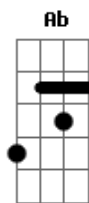

© ukulele-chords.com

© ukulele-chords.com