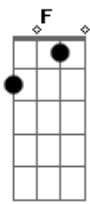

© ukulele-chords.com