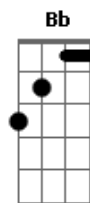

© ukulele-chords.com