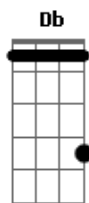

Cosmos - Dance Beneath the Red Light

tom:
Gbm (forma dos acordes no tom de **Gm**)
Afinação: **E_b A_b D_b G_b B_b E_b**

[Primeira Parte]

Gm **B_b**
You woke up to the sounds of your night companion
Cm **E_b** **D**
While getting ready you take your packs of cigarettes
Gm **B_b**
Gray walls like the sky all around you
Cm **E_b** **D**
How can you like to lose?
Gm **B_b**
Changing the day for the night
Cm
All i can say you're not blind
E_b **D**
Get off my mind

[Pré-Refrão]

E_b **D** **Gm**
I know that you're freezing right now
And you don't know how
E_b **D** **Gm**
If you could would you just leave this town?

E_b
So let me get the story straight

[Refrão]

Gm **F** **B_b**
Please don't waste your time
B_b
You've got me in the early night
Cm
You choose
E_b
Oh, you choose
D
To dance beneath the red light

[Segunda Parte]

Gm **B_b**
Im sure my advice is worth your gold
Cm **E_b** **D**
Tho you're just wasting, it will be great saying i told
Gm **B_b**
Is this really the life you were promised
Cm **E_b** **D**

How can you like to lose?

[Pré-Refrão]

E_b **D** **Gm**
I know that you're freezing right now
And you don't know how
E_b **D** **Gm**
If you could would you just leave this town?
E_b
So let me get the story straight

[Refrão]

Gm **F** **B_b**
Please don't waste your time
B_b
You've got me in the early night
Cm
You choose
E_b
Oh, you choose
D
To dance beneath the red light

[Ponte]

Cm **Dm**
Your eyes belie what your mouth says
Cm **Dm**
He's right behind you there's no need to go fast
Cm **Dm** **Gm**
Give him the money and give him the empty pack
Cm **Dm**
Completely distracted there's no where to go
Cm **Dm**
The clues are all gone nothing else to be shown
Cm **Dm** **Gm** **E_b** **D**
Drifting already straight to the zone

[Refrão]

Gm **F** **B_b**
Please don't waste your time
B_b
You've got me in the early night
Cm
You choose
E_b
Oh, you choose
D
To dance beneath the red light

Acordes

© ukulele-chords.com

© ukulele-chords.com

© ukulele-chords.com

© ukulele-chords.com

© ukulele-chords.com

© ukulele-chords.com

© ukulele-chords.com