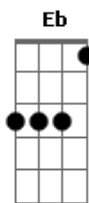

Cosmos - Dance Beneath the Red Light

tom:
Gbm (forma dos acordes no tom de **Gm**)
 Afinação: **E_b A_b D_b G_b B_b E_b**

[Primeira Parte]

Gm **B_b**
 You woke up to the sounds of your night companion
Cm **E_b** **D**
 While getting ready you take your packs of cigarettes
Gm **B_b**
 Gray walls like the sky all around you
Cm **E_b** **D**
 How can you like to lose?
Gm **B_b**
 Changing the day for the night
Cm
 All i can say you're not blind
E_b **D**
 Get off my mind

[Refrão]

Gm **F** **B_b**
 Please don't waste your time
B_b
 You've got me in the early night
Cm
 You choose
E_b
 Oh, you choose
D
 To dance beneath the red light

[Ponte]

Cm **Dm**
 Your eyes belie what your mouth says
Cm **Dm**
 He's right behind you there's no need to go fast
Cm **Dm** **Gm**
 Give him the money and give him the empty pack
Cm **Dm**
 Completely distracted there's no where to go
Cm **Dm**
 The clues are all gone nothing else to be shown
Cm **Dm** **Gm** **E_b** **D**
 Drifting already straight to the zone

[Refrão]

Gm **F** **B_b**
 Please don't waste your time
B_b
 You've got me in the early night
Cm
 You choose
E_b
 Oh, you choose
D
 To dance beneath the red light

Acordes

© ukulele-chords.com

© ukulele-chords.com