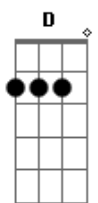

Corona Kings - The Wind

tom:

Intro: D G Bm A
D G Bm A
D G D G

D
Walking on the line
G
Catching up with time
Bm A
Time to put your life on the run
D
Somewhere in your mind
G
There is peace for you to find
Bm A
Find your way and carry on

D
Someone in the way
G
Got into your heart to stay
Bm A
Never ever walk alone
D
Walk and find your home
G
Put all where it belong
Bm A
Find the way to stand strong

Em Gbm
But days came through
G A
And time went by
Em Gbm G A
Why is so hard to stay alive

D Am
Hey breathe again
C
Get up sister
G
Run now sister
D Am
Hey like he said
F Em D G
Set your spirit free into the wind

(D G Bm A)

Acordes

© ukulele-chords.com

© ukulele-chords.com

© ukulele-chords.com

© ukulele-chords.com