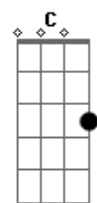

© ukulele-chords.com