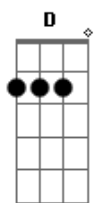

Corona Kings - The Wind

tom:

Intro: D G Bm A
D G Bm A
D G D G

D
Walking on the line
G
Catching up with time
Bm A
Time to put your life on the run
D
Somewhere in your mind
G
There is peace for you to find
Bm A
Find your way and carry on

D
Someone in the way
G
Got into your heart to stay
Bm A
Never ever walk alone
D
Walk and find your home
G
Put all where it belong
Bm A
Find the way to stand strong

Em Gbm
But days came through
G A
And time went by
Em Gbm G A
Why is so hard to stay alive

D Am
Hey breathe again
C
Get up sister
G
Run now sister
D Am
Hey like he said
F Em D G
Set your spirit free into the wind

(D G Bm A)

Acordes

© ukulele-chords.com

© ukulele-chords.com

© ukulele-chords.com

© ukulele-chords.com

© ukulele-chords.com

© ukulele-chords.com

© ukulele-chords.com

© ukulele-chords.com

© ukulele-chords.com

(D G Bm A)

D
Someone in the way
G
Got into your heart to stay
Bm A
Never ever walk alone
D
Walk and find your home
G
Put all where it belong
Bm A
Find the way to stand strong
Em Gbm
But days came through
G A
And time went by
Em Gbm G A
Why is so hard to stay alive