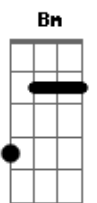

D
Someone in the way
G
Got into your heart to stay
Bm A
Never ever walk alone
D
Walk and find your home
G
Put all where it belong
Bm A
Find the way to stand strong

Em Gbm
But days came through
G A
And time went by
Em Gbm G A
Why is so hard to stay alive

D Am
Hey breathe again
C
Get up sister
G
Run now sister
D Am
Hey like he said
F Em D G
Set your spirit free into the wind

(D G Bm A)

Acordes

© ukulele-chords.com

© ukulele-chords.com

© ukulele-chords.com

© ukulele-chords.com

© ukulele-chords.com

© ukulele-chords.com

© ukulele-chords.com

© ukulele-chords.com

© ukulele-chords.com

(D G Bm A)

D
Someone in the way
G
Got into your heart to stay
Bm A
Never ever walk alone
D
Walk and find your home
G
Put all where it belong
Bm A
Find the way to stand strong
Em Gbm
But days came through
G A
And time went by
Em Gbm G A
Why is so hard to stay alive