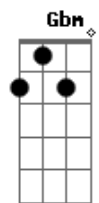

© ukulele-chords.com