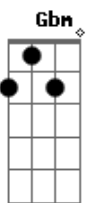

© ukulele-chords.com