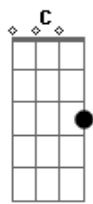

VERSO3:

Em C

Now we're getting cold

Am7 Em
Grown to go so cold and gone
G C Am7
Dead and gone

REFRÃO 1:

C D
But you' ll learn
Em G C
From your mistakes and carry on
D
Keep on
Em G C
Doing what you do and not alone
D
You'll see

SOLO [Em Gbm G B C Bb] x4

REFRÃO 2:

C D
But you' ll learn
Em G C
From your mistakes and carry on
D
Keep on
Em G C
Doing what you do and not alone
D
You'll see
Em G C
Future lies ahead so come with me
D A7
You'll see I'm here

VERSO 1:

Em C
Once upon a time
Am7 Em
There was time for us my love
G C Am7 Em
Oh my love

Acordes

© ukulele-chords.com

© ukulele-chords.com

© ukulele-chords.com

© ukulele-chords.com

© ukulele-chords.com