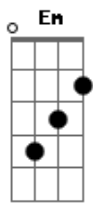

VERSO3:

Em C

Now we're getting cold

Am7 Em
Grown to go so cold and gone
G C Am7
Dead and gone

REFRÃO 1:

C D
But you' ll learn
Em G C
From your mistakes and carry on
D
Keep on
Em G C
Doing what you do and not alone
D
You'll see

SOLO [Em Gbm G B C Bb] x4

REFRÃO 2:

C D
But you' ll learn
Em G C
From your mistakes and carry on
D
Keep on
Em G C
Doing what you do and not alone
D
You'll see
Em G C
Future lies ahead so come with me
D A7
You'll see I'm here

VERSO 1:

Em C
Once upon a time
Am7 Em
There was time for us my love
G C Am7 Em
Oh my love

Acordes

© ukulele-chords.com

© ukulele-chords.com

© ukulele-chords.com

© ukulele-chords.com

© ukulele-chords.com