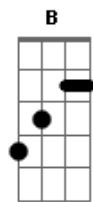

© ukulele-chords.com