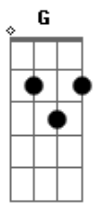

VERSO3:

Em C

Now we're getting cold

Am7 Em
Grown to go so cold and gone
G C Am7
Dead and gone

REFRÃO 1:

C D
But you' ll learn
Em G C
From your mistakes and carry on
D
Keep on
Em G C
Doing what you do and not alone
D
You'll see

SOLO [Em Gbm G B C Bb] x4

REFRÃO 2:

C D
But you' ll learn
Em G C
From your mistakes and carry on
D
Keep on
Em G C
Doing what you do and not alone
D
You'll see
Em G C
Future lies ahead so come with me
D A7
You'll see I'm here

VERSO 1:

Em C
Once upon a time
Am7 Em
There was time for us my love
G C Am7 Em
Oh my love

Acordes

© ukulele-chords.com

© ukulele-chords.com

© ukulele-chords.com

© ukulele-chords.com

© ukulele-chords.com