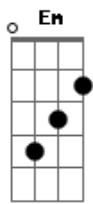

VERSO3:

Em C

Now we're getting cold

Am7 Em
Grown to go so cold and gone
G C Am7
Dead and gone

REFRÃO 1:

C D
But you' ll learn
Em G C
From your mistakes and carry on
D
Keep on
Em G C
Doing what you do and not alone
D
You'll see

SOLO [Em Gbm G B C Bb] x4

REFRÃO 2:

C D
But you' ll learn
Em G C
From your mistakes and carry on
D
Keep on
Em G C
Doing what you do and not alone
D
You'll see
Em G C
Future lies ahead so come with me
D A7
You'll see I'm here

VERSO 1:

Em C
Once upon a time
Am7 Em
There was time for us my love
G C Am7 Em
Oh my love

Acordes

© ukulele-chords.com

© ukulele-chords.com

© ukulele-chords.com

© ukulele-chords.com

© ukulele-chords.com