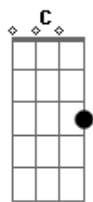

SOLO [Em Gbm G B C Bb] x4

REFRÃO 2:

C D
But you' ll learn
Em G C
From your mistakes and carry on
D
Keep on
Em G C
Doing what you do and not alone
D
You'll see
Em G C
Future lies ahead so come with me
D A7
You'll see I'm here

VERSO 1:

Em C
Once upon a time
Am7 Em
There was time for us my love
G C Am7 Em
Oh my love

Acordes

© ukulele-chords.com

© ukulele-chords.com

© ukulele-chords.com

© ukulele-chords.com

© ukulele-chords.com