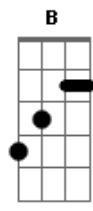

© ukulele-chords.com