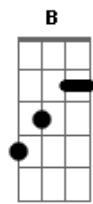

© ukulele-chords.com