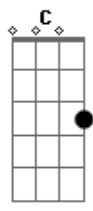

VERSO3:

Em C

Now we're getting cold

Am7 Em
Grown to go so cold and gone
G C Am7
Dead and gone

REFRÃO 1:

C D
But you' ll learn
Em G C
From your mistakes and carry on
D
Keep on
Em G C
Doing what you do and not alone
D
You'll see

SOLO [Em Gbm G B C Bb] x4

REFRÃO 2:

C D
But you' ll learn
Em G C
From your mistakes and carry on
D
Keep on
Em G C
Doing what you do and not alone
D
You'll see
Em G C
Future lies ahead so come with me
D A7
You'll see I'm here

VERSO 1:

Em C
Once upon a time
Am7 Em
There was time for us my love
G C Am7 Em
Oh my love

Acordes

© ukulele-chords.com

© ukulele-chords.com

© ukulele-chords.com

© ukulele-chords.com

© ukulele-chords.com