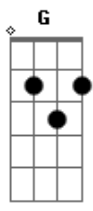

VERSO3:

Em C

Now we're getting cold

Am7 Em
Grown to go so cold and gone
G C Am7
Dead and gone

REFRÃO 1:

C D
But you' ll learn
Em G C
From your mistakes and carry on
D
Keep on
Em G C
Doing what you do and not alone
D
You'll see

SOLO [Em Gbm G B C Bb] x4

REFRÃO 2:

C D
But you' ll learn
Em G C
From your mistakes and carry on
D
Keep on
Em G C
Doing what you do and not alone
D
You'll see
Em G C
Future lies ahead so come with me
D A7
You'll see I'm here

VERSO 1:

Em C
Once upon a time
Am7 Em
There was time for us my love
G C Am7 Em
Oh my love

Acordes

© ukulele-chords.com

© ukulele-chords.com

© ukulele-chords.com

© ukulele-chords.com

© ukulele-chords.com