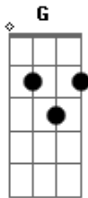

© ukulele-chords.com

© ukulele-chords.com