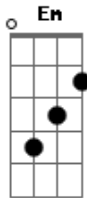

© ukulele-chords.com