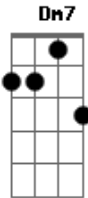

© ukulele-chords.com