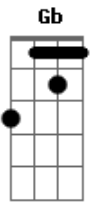

© ukulele-chords.com