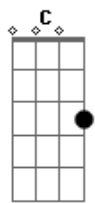

© ukulele-chords.com