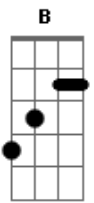

Corey Taylor - Snuff

tom:
Gbm (forma dos acordes no tom de Am)

Afinação: Db Gb B E Ab Db

Intro: Am Em F C

Am Em F C
Bury all your secrets in my skin
Am Em F C
Come away with innocence, and leave me with my sins
Am Em F C
The air around me still feels like a cage
Am Em F C
And love is just a camouflage for what resembles rage again

(Am Em F C)
(Am Em F)

G Am
So if you love me, let me go. And run away before I know

Am
My heart is just too dark to care. I can't destroy what isn't there

G Am
Deliver me into my fate, if I'm alone I cannot hate

I don't deserve to have you

F Am
My smile was taken long ago, if I can change I hope I never know

(Am Em F C)
(Am Em F C)

Am Em F C
I still press your letters to my lips
Am Em F C
And cherish them in parts of me that savor every kiss

Am Em F C
I couldn't face a life without your light

Am Em F
But all of that was ripped apart when you refused to fight

Am
So save your breath, I will not hear. I think I made it very clear

G Am
You couldn't hate enough to love. Is that supposed to be enough?

Am
I only wish you weren't my friend. Then I could hurt you in the end

G
I never claimed to be a Saint

Am
My own was banished long ago, it took the death of hope to let you go

[Solo] Am Em F C
Am Em F C
Am Em F C
Am Em F

G
So break yourself against my stones

Am
And spit your pity in my soul

G
You never needed any help

Am
You sold me out to save yourself

G
And I won't listen to your shame

Am
You ran away, you're all the same

G
Angels lie to keep control

F
My love was punished long ago

A B C E F
If you still care, don't ever let me know

Am Em F C
If you still care, don't ever let me know

Am Em F C
If you still care, don't ever let me know

Acordes

© ukulele-chords.com

© ukulele-chords.com

© ukulele-chords.com

© ukulele-chords.com

© ukulele-chords.com

© ukulele-chords.com

© ukulele-chords.com

© ukulele-chords.com

© ukulele-chords.com

© ukulele-chords.com

© ukulele-chords.com