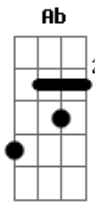

Corey Taylor - Snuff

tom:
Gbm (forma dos acordes no tom de Am)

Afinação: Db Gb B E Ab Db

Intro: Am Em F C

Am Em F C
Bury all your secrets in my skin
Am Em F C
Come away with innocence, and leave me with my sins
Am Em F C
The air around me still feels like a cage
Am Em F C
And love is just a camouflage for what resembles rage again

(Am Em F C)
(Am Em F)

G Am
So if you love me, let me go. And run away before I know

Am
My heart is just too dark to care. I can't destroy what isn't there

G Am
Deliver me into my fate, if I'm alone I cannot hate

I don't deserve to have you

F Am
My smile was taken long ago, if I can change I hope I never know

(Am Em F C)
(Am Em F C)

Am Em F C
I still press your letters to my lips
Am Em F C
And cherish them in parts of me that savor every kiss

Am Em F C
I couldn't face a life without your light

Am Em F
But all of that was ripped apart when you refused to fight

Am
So save your breath, I will not hear. I think I made it very clear

G Am
You couldn't hate enough to love. Is that supposed to be enough?

Am
I only wish you weren't my friend. Then I could hurt you in the end

G
I never claimed to be a Saint

Am
My own was banished long ago, it took the death of hope to let you go

[Solo] Am Em F C
Am Em F C
Am Em F C
Am Em F

G
So break yourself against my stones

Am
And spit your pity in my soul

G
You never needed any help

Am
You sold me out to save yourself

G
And I won't listen to your shame

Am
You ran away, you're all the same

G
Angels lie to keep control

F
My love was punished long ago

A B C E F
If you still care, don't ever let me know

Am Em F C
If you still care, don't ever let me know

Am Em F C
If you still care, don't ever let me know

Acordes

© ukulele-chords.com

© ukulele-chords.com

© ukulele-chords.com

© ukulele-chords.com

© ukulele-chords.com

© ukulele-chords.com

© ukulele-chords.com

© ukulele-chords.com

© ukulele-chords.com

© ukulele-chords.com

© ukulele-chords.com