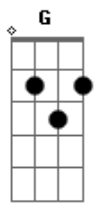

© ukulele-chords.com