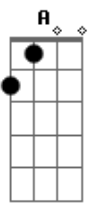

© ukulele-chords.com