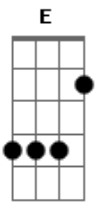

© ukulele-chords.com

© ukulele-chords.com