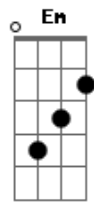

© ukulele-chords.com

© ukulele-chords.com