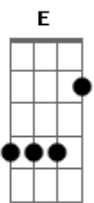

© ukulele-chords.com