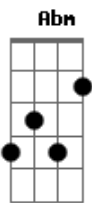

© ukulele-chords.com