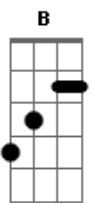

Corey Taylor - Burn

Tom: **B**
Intro: **B**

[Primeira Parte]

B **E**
Oh mama don't walk away
Gb
I'm a goddamn sore loser
B
I ain't too proud to say
Abm
That I'm still thinking 'bout you
E
And I'm so lonesome without you
Db7 **Gb** **Gb Gb7**
And I can't get you out of my mind

[Segunda Parte]

B **E**
Oh mama don't leave me alone
Gb
With my soul shut down so tight
B
Just like a stone cold tomb
Abm
Ain't it clear when I'm near you
E
I'm just dying to hear you
Db7 **Gb** **Gb Gb7**
Calling my name one more time

[Refrão]

E **Abm**
Oh so don't pay no mind
E **Abm**
To my watering eyes
B
Must be something in the air

Gb
That I'm breathing
E **Abm**
Yes'n try to ignore
E **Abm**
All this blood on the floor
B **Gb** **Gb Gb7**
It's just this heart on my sleeve that's bleeding

[Terceira Parte]

B **E**
Oh mama don't walk away
Gb
You leave me here bereaving
B
From the words so hard and plain
Abm
Saying the love that we had
E
Was just selfish and sad
Db7
But to see you now with him
E
Is just making me mad

[Final]

B
Oh so kiss him again
Gb
Just to prove to me that you can
E
And I will stand here
B
And burn in my skin
E
Yes I will stand here
B
And burn in my skin

Acordes

© ukulele-chords.com