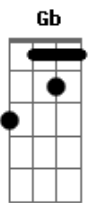

© ukulele-chords.com