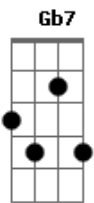

© ukulele-chords.com