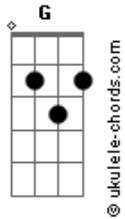

# Corcel Mágico - Like An Autumn Sun

tom:

Intro: Am Am7 C  
Am C F7M

Am C  
I woke up late, the Sun's already up  
Am C  
So I get up, my day has just begun  
Am C  
Opened the door and right outside you were  
Am C  
You packed your bags and said goodbye

G  
If I could go back, I'd never let you leave my side  
F  
Please I could be your home away from home  
G  
Like an autumn Sun  
F  
We'll watch the leaves falling from the trees  
Am  
And quietly I can sing this song that's made for you  
( Am C Am C )

## Acordes

Am C  
I close my eyes and with it comes the ocean sound  
Am Bm C  
In my sorrows, I will not drown

G  
If I could go back, I'd never let you leave my side  
F  
Please I could be your home away from home  
G  
Like an autumn Sun

F  
We'll watch the leaves falling from the trees  
Am G Am C  
And quietly I can sing this song that's made for you  
( Am G Am Bm C )

G  
If I could go back, I'd never let you leave my side  
F  
Please I could be your home away from home  
G  
Like an autumn Sun