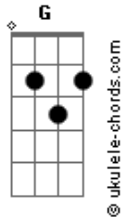

Corcel Mágico - Like An Autumn Sun

tom:

Intro: Am Am7 C
Am C F7M

Am C
I woke up late, the Sun's already up
Am C
So I get up, my day has just begun
Am C
Opened the door and right outside you were
Am C
You packed your bags and said goodbye

G
If I could go back, I'd never let you leave my side
F
Please I could be your home away from home
G
Like an autumn Sun
F
We'll watch the leaves falling from the trees
Am
And quietly I can sing this song that's made for you
(Am C Am C)

Am C
The days go on into the afternoon Sun
Am C
Learning with it so I can just move on

Acordes

Am C
I close my eyes and with it comes the ocean sound
Am Bm C
In my sorrows, I will not drown

G
If I could go back, I'd never let you leave my side
F
Please I could be your home away from home
G
Like an autumn Sun

F
We'll watch the leaves falling from the trees
Am G Am C
And quietly I can sing this song that's made for you
(Am G Am Bm C)

G
If I could go back, I'd never let you leave my side
F
Please I could be your home away from home
G
Like an autumn Sun

F
We'll watch the leaves falling from the trees
Am
And quietly I can sing this song I made for you
[Final] Am C Am C