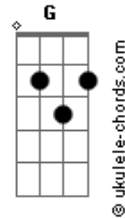

# Corcel Mágico - Like An Autumn Sun

tom:

Intro: Am Am7 C  
Am C F7M

Am C  
I woke up late, the Sun's already up  
Am C  
So I get up, my day has just begun  
Am C  
Opened the door and right outside you were  
Am C  
You packed your bags and said goodbye

G  
If I could go back, I'd never let you leave my side  
F  
Please I could be your home away from home  
G  
Like an autumn Sun  
F  
We'll watch the leaves falling from the trees  
Am  
And quietly I can sing this song that's made for you  
( Am C Am C )

## Acordes

Am C  
I close my eyes and with it comes the ocean sound  
Am Bm C  
In my sorrows, I will not drown

G  
If I could go back, I'd never let you leave my side  
F  
Please I could be your home away from home  
G  
Like an autumn Sun

F  
We'll watch the leaves falling from the trees  
Am G Am C  
And quietly I can sing this song that's made for you  
( Am G Am Bm C )

G  
If I could go back, I'd never let you leave my side  
F  
Please I could be your home away from home  
G  
Like an autumn Sun