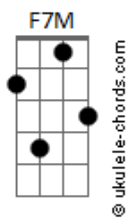

# Corcel Mágico - Like An Autumn Sun

tom:

Intro: Am Am7 C  
Am C F7M

Am C  
I woke up late, the Sun's already up  
Am C  
So I get up, my day has just begun  
Am C  
Opened the door and right outside you were  
Am C  
You packed your bags and said goodbye

G  
If I could go back, I'd never let you leave my side  
F  
Please I could be your home away from home  
G  
Like an autumn Sun  
F  
We'll watch the leaves falling from the trees  
Am  
And quietly I can sing this song that's made for you  
( Am C Am C )

## Acordes

Am C  
I close my eyes and with it comes the ocean sound  
Am Bm C  
In my sorrows, I will not drown

G  
If I could go back, I'd never let you leave my side  
F  
Please I could be your home away from home  
G  
Like an autumn Sun

F  
We'll watch the leaves falling from the trees  
Am G Am C  
And quietly I can sing this song that's made for you  
( Am G Am Bm C )

G  
If I could go back, I'd never let you leave my side  
F  
Please I could be your home away from home  
G  
Like an autumn Sun