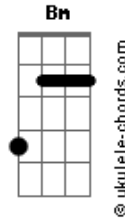

# Corcel Mágico - Like An Autumn Sun

tom:

Intro: Am Am7 C  
Am C F7M

Am C  
I woke up late, the Sun's already up  
Am C  
So I get up, my day has just begun  
Am C  
Opened the door and right outside you were  
Am C  
You packed your bags and said goodbye

G  
If I could go back, I'd never let you leave my side  
F  
Please I could be your home away from home  
G  
Like an autumn Sun  
F  
We'll watch the leaves falling from the trees  
Am  
And quietly I can sing this song that's made for you  
( Am C Am C )

## Acordes

Am C  
I close my eyes and with it comes the ocean sound  
Am Bm C  
In my sorrows, I will not drown

G  
If I could go back, I'd never let you leave my side  
F  
Please I could be your home away from home  
G  
Like an autumn Sun

F  
We'll watch the leaves falling from the trees  
Am G Am C  
And quietly I can sing this song that's made for you  
( Am G Am Bm C )

G  
If I could go back, I'd never let you leave my side  
F  
Please I could be your home away from home  
G  
Like an autumn Sun