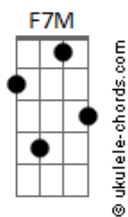

Corcel Mágico - Like An Autumn Sun

tom:

Intro: Am Am7 C
Am C F7M

Am C
I woke up late, the Sun's already up
Am C
So I get up, my day has just begun
Am C
Opened the door and right outside you were
Am C
You packed your bags and said goodbye

G
If I could go back, I'd never let you leave my side
F
Please I could be your home away from home
G
Like an autumn Sun
F
We'll watch the leaves falling from the trees
Am
And quietly I can sing this song that's made for you
(Am C Am C)

Am C
The days go on into the afternoon Sun
Am C
Learning with it so I can just move on

Acordes

Am C
I close my eyes and with it comes the ocean sound
Am Bm C
In my sorrows, I will not drown

G
If I could go back, I'd never let you leave my side
F
Please I could be your home away from home
G
Like an autumn Sun

F
We'll watch the leaves falling from the trees
Am G Am C
And quietly I can sing this song that's made for you
(Am G Am Bm C)

G
If I could go back, I'd never let you leave my side
F
Please I could be your home away from home
G
Like an autumn Sun