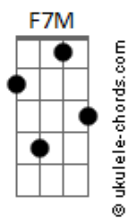

# Corcel Mágico - Like An Autumn Sun

tom:

Intro: Am Am7 C  
Am C F7M

Am C  
I woke up late, the Sun's already up  
Am C  
So I get up, my day has just begun  
Am C  
Opened the door and right outside you were  
Am C  
You packed your bags and said goodbye

G  
If I could go back, I'd never let you leave my side  
F  
Please I could be your home away from home  
G  
Like an autumn Sun  
F  
We'll watch the leaves falling from the trees  
Am  
And quietly I can sing this song that's made for you  
( Am C Am C )

## Acordes

Am C  
I close my eyes and with it comes the ocean sound  
Am Bm C  
In my sorrows, I will not drown

G  
If I could go back, I'd never let you leave my side  
F  
Please I could be your home away from home  
G  
Like an autumn Sun

F  
We'll watch the leaves falling from the trees  
Am G Am C  
And quietly I can sing this song that's made for you  
( Am G Am Bm C )

G  
If I could go back, I'd never let you leave my side  
F  
Please I could be your home away from home  
G  
Like an autumn Sun