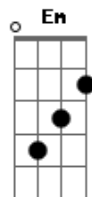

Corcel Mágico - Keep Going

tom:

Intro: G

G Am7 C
Just like a train I can't stop
G Am7 C
I've made choices I can't change
G Am7 C
I see the sky full of clouds
G Am7 C
I feel my feet above the land

C G D
The light from the stars blinds my eyes
C G D
A glimpse of hope i've never seen
C G D
A thousand miles from your smile
Em A A7
Sometimes I wish your were here

G Am7 C
So you don't know where I have been
G Am7 C
The streets? smoke in the air
G Am7 C
The city lights blew me away
G Am7 C
I had some beers with my friends

C G D
Acordes

© ukulele-chords.com

© ukulele-chords.com

© ukulele-chords.com

© ukulele-chords.com

© ukulele-chords.com

© ukulele-chords.com

© ukulele-chords.com

I heard an old man talking about
C G D
How life is very short
C G D
It's a song I can never stop
Em A
I Keep my mind to the north