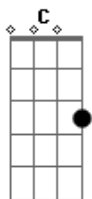

Corcel Mágico - Keep Going

tom:

Intro: G

G Am7 C
Just like a train I can't stop
G Am7 C
I've made choices I can't change
G Am7 C
I see the sky full of clouds
G Am7 C
I feel my feet above the land

C G D
The light from the stars blinds my eyes
C G D
A glimpse of hope i've never seen
C G D
A thousand miles from your smile
Em A A7
Sometimes I wish your were here

G Am7 C
So you don't know where I have been
G Am7 C
The streets? smoke in the air
G Am7 C
The city lights blew me away
G Am7 C
I had some beers with my friends

C G D
Acordes

© ukulele-chords.com

© ukulele-chords.com

© ukulele-chords.com

© ukulele-chords.com

© ukulele-chords.com

© ukulele-chords.com

© ukulele-chords.com

I heard an old man talking about
C G D
How life is very short
C G D
It's a song I can never stop
Em A
I Keep my mind to the north