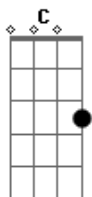

Corcel Mágico - Keep Going

tom:

Intro: G

G Am7 C
Just like a train I can't stop
G Am7 C
I've made choices I can't change
G Am7 C
I see the sky full of clouds
G Am7 C
I feel my feet above the land

C G D
The light from the stars blinds my eyes
C G D
A glimpse of hope i've never seen
C G D
A thousand miles from your smile
Em A A7
Sometimes I wish your were here

G Am7 C
So you don't know where I have been
G Am7 C
The streets? smoke in the air
G Am7 C
The city lights blew me away
G Am7 C
I had some beers with my friends

C G D
Acordes

© ukulele-chords.com

© ukulele-chords.com

© ukulele-chords.com

© ukulele-chords.com

© ukulele-chords.com

© ukulele-chords.com

© ukulele-chords.com

I heard an old man talking about
C G D
How life is very short
C G D
It's a song I can never stop
Em A
I Keep my mind to the north