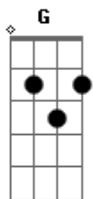

Corcel Mágico - Keep Going

tom:

Intro: G

G Am7 C
Just like a train I can't stop
G Am7 C
I've made choices I can't change
G Am7 C
I see the sky full of clouds
G Am7 C
I feel my feet above the land

C G D
The light from the stars blinds my eyes
C G D
A glimpse of hope i've never seen
C G D
A thousand miles from your smile
Em A A7
Sometimes I wish your were here

G Am7 C
So you don't know where I have been
G Am7 C
The streets? smoke in the air
G Am7 C
The city lights blew me away
G Am7 C
I had some beers with my friends

C G D
Acordes

© ukulele-chords.com

© ukulele-chords.com

© ukulele-chords.com

© ukulele-chords.com

© ukulele-chords.com

© ukulele-chords.com

© ukulele-chords.com

I heard an old man talking about
C G D
How life is very short
C G D
It's a song I can never stop
Em A
I Keep my mind to the north