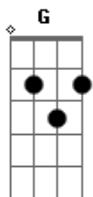

Corcel Mágico - Keep Going

tom:

Intro: G

G Am7 C
Just like a train I can't stop
G Am7 C
I've made choices I can't change
G Am7 C
I see the sky full of clouds
G Am7 C
I feel my feet above the land

C G D
The light from the stars blinds my eyes
C G D
A glimpse of hope i've never seen
C G D
A thousand miles from your smile
Em A A7
Sometimes I wish your were here

G Am7 C
So you don't know where I have been
G Am7 C
The streets? smoke in the air
G Am7 C
The city lights blew me away
G Am7 C
I had some beers with my friends

C G D
Acordes

© ukulele-chords.com

© ukulele-chords.com

© ukulele-chords.com

© ukulele-chords.com

© ukulele-chords.com

© ukulele-chords.com

© ukulele-chords.com

I heard an old man talking about
C G D
How life is very short
C G D
It's a song I can never stop
Em A
I Keep my mind to the north