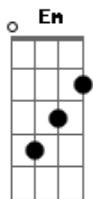

Corcel Mágico - Keep Going

tom:

Intro: G

G Am7 C
Just like a train I can't stop
G Am7 C
I've made choices I can't change
G Am7 C
I see the sky full of clouds
G Am7 C
I feel my feet above the land

C G D
The light from the stars blinds my eyes
C G D
A glimpse of hope i've never seen
C G D
A thousand miles from your smile
Em A A7
Sometimes I wish your were here

G Am7 C
So you don't know where I have been
G Am7 C
The streets? smoke in the air
G Am7 C
The city lights blew me away
G Am7 C
I had some beers with my friends

C G D
Acordes

© ukulele-chords.com

© ukulele-chords.com

© ukulele-chords.com

© ukulele-chords.com

© ukulele-chords.com

© ukulele-chords.com

© ukulele-chords.com

I heard an old man talking about
C G D
How life is very short
C G D
It's a song I can never stop
Em A
I Keep my mind to the north