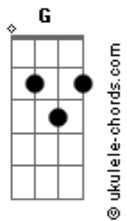

Consoil Trainin - Obsession

tom:

Intro: Am G F E

[Primeira Parte]

Am I got a confession
 G I got an obsession
 F Baby it is you
 E You will always be my boo
 Am G F You are the most beautiful girl I've ever seen
 E Am For you my babe I'll give my everything
 G F You will always be always be my queen
 E Am And I'll love girl I'll love you endlessly

[Pré-Refrão 1]

Am G My baby, my baby
 F My lady, my lady
 E Am You are my obsession yeah
 Am G My lady, my lady
 F My baby, my baby

[Refrão]

Dm E Am G F E Am G F You are my obsession yeah
 D Am G F E Am C F My obsession yeah
 D Am My obsession yeah

(Am G F E)
 (Am G F E)

[Segunda Parte]

Acordes

Am I got a confession
 G I got an obsession
 F Baby it is you
 E You will always be my boo
 Am D G F You are the most beautiful girl I've ever seen
 E Am For you my babe I'll give my everything
 G Dm F You will always be always be my queen
 D Am And I'll love girl I'll love you endlessly