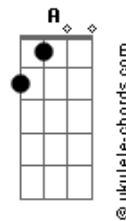

Consoil Trainin - Obsession

tom:

Intro: Am G F E

[Primeira Parte]

Am I got a confession
 G I got an obsession
 F Baby it is you
 E You will always be my boo
 Am G F You are the most beautiful girl I've ever seen
 E Am For you my babe I'll give my everything
 G F You will always be always be my queen
 E Am And I'll love girl I'll love you endlessly

[Pré-Refrão 1]

Am G My baby, my baby
 F My lady, my lady
 E Am You are my obsession yeah
 Am G My lady, my lady
 F My baby, my baby

[Refrão]

Dm E Am G F E Am G F You are my obsession yeah
 D Am G F E Am C F My obsession yeah
 D Am My obsession yeah

(Am G F E)
 (Am G F E)

[Segunda Parte]

Acordes

Am I got a confession
 G I got an obsession
 F Baby it is you
 E You will always be my boo
 Am D G F You are the most beautiful girl I've ever seen
 E Am For you my babe I'll give my everything
 G Dm F You will always be always be my queen
 D Am And I'll love girl I'll love you endlessly