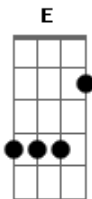

© ukulele-chords.com