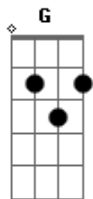

© ukulele-chords.com