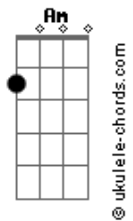

Consoil Trainin - Obsession

tom:

Intro: Am G F E

[Primeira Parte]

Am I got a confession
 G I got an obsession
 F Baby it is you
 E You will always be my boo
 Am G F You are the most beautiful girl I've ever seen
 E Am For you my babe I'll give my everything
 G F You will always be always be my queen
 E Am And I'll love girl I'll love you endlessly

[Pré-Refrão 1]

Am G My baby, my baby
 F My lady, my lady
 E Am You are my obsession yeah
 Am G My lady, my lady
 F My baby, my baby

[Refrão]

Dm E Am G F E Am G F You are my obsession yeah
 D Am G F E Am C F My obsession yeah
 D Am My obsession yeah

(Am G F E)
 (Am G F E)

[Segunda Parte]

Acordes

Am I got a confession
 G I got an obsession
 F Baby it is you
 E You will always be my boo
 Am D G F You are the most beautiful girl I've ever seen
 E Am For you my babe I'll give my everything
 G Dm F You will always be always be my queen
 D Am And I'll love girl I'll love you endlessly