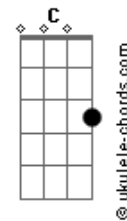

Consoil Trainin - Obsession

tom:

Intro: Am G F E

[Primeira Parte]

Am I got a confession
 G I got an obsession
 F Baby it is you
 E You will always be my boo
 Am G F You are the most beautiful girl I've ever seen
 E Am For you my babe I'll give my everything
 G F You will always be always be my queen
 E Am And I'll love girl I'll love you endlessly

[Pré-Refrão 1]

Am G My baby, my baby
 F My lady, my lady
 E Am You are my obsession yeah
 Am G My lady, my lady
 F My baby, my baby

[Refrão]

Dm E Am G F E Am G F You are my obsession yeah
 D Am G F E Am C F My obsession yeah
 D Am My obsession yeah

(Am G F E)
 (Am G F E)

[Segunda Parte]

Acordes

Am I got a confession
 G I got an obsession
 F Baby it is you
 E You will always be my boo
 Am D G F You are the most beautiful girl I've ever seen
 E Am For you my babe I'll give my everything
 G Dm F You will always be always be my queen
 D Am And I'll love girl I'll love you endlessly