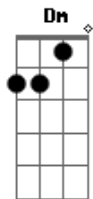

© ukulele-chords.com