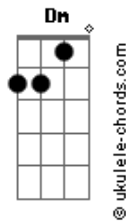

Consoil Trainin - Obsession

tom:

Intro: Am G F E

[Primeira Parte]

Am I got a confession
 G I got an obsession
 F Baby it is you
 E You will always be my boo
 Am G F You are the most beautiful girl I've ever seen
 E Am For you my babe I'll give my everything
 G F You will always be always be my queen
 E Am And I'll love girl I'll love you endlessly

[Pré-Refrão 1]

Am G My baby, my baby
 F My lady, my lady
 E Am You are my obsession yeah
 Am G My lady, my lady
 F My baby, my baby

[Refrão]

Dm E Am G F E Am G F You are my obsession yeah
 D Am G F E Am C F My obsession yeah
 D Am My obsession yeah

(Am G F E)
 (Am G F E)

[Segunda Parte]

Acordes

Am I got a confession
 G I got an obsession
 F Baby it is you
 E You will always be my boo
 Am D G F You are the most beautiful girl I've ever seen
 E Am For you my babe I'll give my everything
 G Dm F You will always be always be my queen
 D Am And I'll love girl I'll love you endlessly