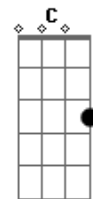

© ukulele-chords.com