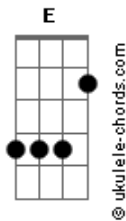

Consoil Trainin - Obsession

tom:

Intro: Am G F E

[Primeira Parte]

Am I got a confession
 G I got an obsession
 F Baby it is you
 E You will always be my boo
 Am G F You are the most beautiful girl I've ever seen
 E Am For you my babe I'll give my everything
 G F You will always be always be my queen
 E Am And I'll love girl I'll love you endlessly

[Pré-Refrão 1]

Am G My baby, my baby
 F My lady, my lady
 E Am You are my obsession yeah
 Am G My lady, my lady
 F My baby, my baby

[Refrão]

Dm E Am G F E Am G F You are my obsession yeah
 D Am G F E Am C F My obsession yeah
 D Am My obsession yeah

(Am G F E)
 (Am G F E)

[Segunda Parte]

Acordes

Am I got a confession
 G I got an obsession
 F Baby it is you
 E You will always be my boo
 Am D G F You are the most beautiful girl I've ever seen
 E Am For you my babe I'll give my everything
 G Dm F You will always be always be my queen
 D Am And I'll love girl I'll love you endlessly

[Pré-Refrão 2]

Am G My baby, my baby
 G F My lady, my lady
 Dm E Am You are my obsession yeah
 G My lady, my lady
 F My baby, my baby
 E You are my obsession yeah

(Am G F E)

[Refrão Final]

A My obsession yeah