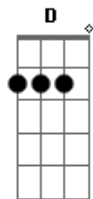

© ukulele-chords.com