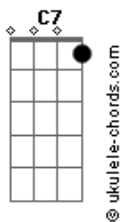

© ukulele-chords.com