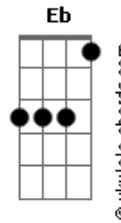

© ukulele-chords.com