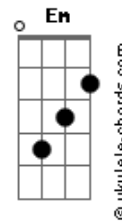

© ukulele-chords.com