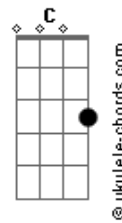

© ukulele-chords.com