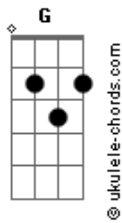

© ukulele-chords.com