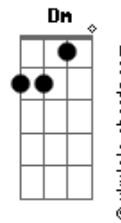

© ukulele-chords.com