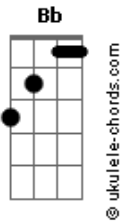

Concrete Monkey - Spring in Blood

Tom: E
Intro: E Bb G

You gotta let it flow
You gotta take it slow
You know you won't wake up in a dream
You better use your sin

E A
Just let your feeling in a blow
E C B A
Or maybe move to mexico
E A
Just let your soul burning in
E C B A
You better use your sin

Em Eb
Just forgive that time ago

Dm
The spring in blood is coming in
C7
That's why i'm here again

Em Eb
Just forgive that time ago
Dm
The spring in blood is coming in
C7
That's how i blew again

Em Eb
Just forgive that time ago
Dm
The spring in blood is coming in
C7
Thats why you better use your sin

Acordes

© ukulele-chords.com