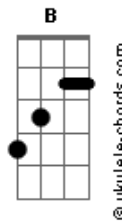

© ukulele-chords.com