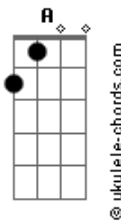

© ukulele-chords.com