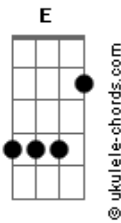

© ukulele-chords.com