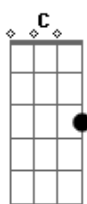

Concrete Monkey - Got Me Closer

Tom: C

Intro: Dm Gm Dm Gm

Bb Db
You've got act yourself alone
Bb Db
You make in yourself some breathe
Bb Db Gm
You got to stand some close to me

But i know

That i leave

Bb Db
I've just got my hat and go
Bb Db
You're beats right to the east
Bb Db Gm
You feel just so happy to see
Bb

When you laugh

I breathe

Gm F
Lets make some romance
Gm F
You've got yourself some closer now
Gm F
You've got yourself in love

Bb
To see belonging

Gm F
Another kind of hopeless
Gm F
You are the spring over the town
Gm F Bb
Sometimes you think about me

(Em7 A7 Em7 A7 C)
(Em7 A7 Em7 A7 C)
(Dm Gm Dm Gm)

Bb Db
Even when i try to go
Bb Db
You've got to make my heart believe
Bb Db Gm
You've got to make your eyes bleed

Just

To see me

Bb Db
You may drive to somewhere
Bb Db
Or maybe just desappear
Bb Db Gm
But you know you can't not scape
Bb
Of something

Inside you

And me

Gm F
You've got me closer
Gm F
You've got me closer somehow
Gm F Bb
You let your lick on me

Gm F
You've got me closer
Gm F
You've got me closer somehow
Gm F Bb
You let your poison on me

A7 Dm
Make me found this love
A7 Dm
That close to me feel seems strongly
A7 Dm G
When my day turn black to red

Acordes

© ukulele-chords.com