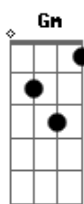

Concrete Monkey - Got Me Closer

Tom: C

Intro: Dm Gm Dm Gm

Bb Db
You've got act yourself alone
Bb Db
You make in yourself some breathe
Bb Db Gm
You got to stand some close to me

But i know

That i leave

Bb Db
I've just got my hat and go
Bb Db
You're beats right to the east
Bb Db Gm
You feel just so happy to see
Bb

(Em7 A7 Em7 A7 C)
(Em7 A7 Em7 A7 C)
(Dm Gm Dm Gm)

Bb Db
Even when i try to go
Bb Db
You've got to make my heart believe
Bb Db Gm
You've got to make your eyes bleed

Just

To see me

Bb Db
You may drive to somewhere
Bb Db
Or maybe just desappear
Bb Db Gm
But you know you can't not scape
Bb
Of something

Inside you

And me

Gm F
You've got me closer
Gm F
You've got me closer somehow
Gm F Bb
You let your lick on me

Gm F
You've got me closer
Gm F
You've got me closer somehow
Gm F Bb
You let your poison on me

A7 Dm
Make me found this love
A7 Dm
That close to me feel seems strongly
A7 Dm G
When my day turn black to red

Acordes

© ukulele-chords.com

© ukulele-chords.com

© ukulele-chords.com

© ukulele-chords.com

© ukulele-chords.com