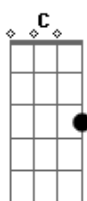

Concrete Monkey - Got Me Closer

Tom: C

Intro: Dm Gm Dm Gm

Bb Db
You've got act yourself alone
Bb Db
You make in yourself some breathe
Bb Db Gm
You got to stand some close to me

But i know

That i leave

Bb Db
I've just got my hat and go
Bb Db
You're beats right to the east
Bb Db Gm
You feel just so happy to see
Bb

When you laugh

I breathe

Gm F
Lets make some romance
Gm F
You've got yourself some closer now
Gm F
You've got yourself in love

Bb
To see belonging

Gm F
Another kind of hopeless
Gm F
You are the spring over the town
Gm F Bb
Sometimes you think about me

(Em7 A7 Em7 A7 C)
(Em7 A7 Em7 A7 C)
(Dm Gm Dm Gm)

Bb Db
Even when i try to go
Bb Db
You've got to make my heart believe
Bb Db Gm
You've got to make your eyes bleed

Just

To see me

Bb Db
You may drive to somewhere
Bb Db
Or maybe just desappear
Bb Db Gm
But you know you can't not scape
Bb
Of something

Inside you

And me

Gm F
You've got me closer
Gm F
You've got me closer somehow
Gm F Bb
You let your lick on me

Gm F
You've got me closer
Gm F
You've got me closer somehow
Gm F Bb
You let your poison on me

A7 Dm
Make me found this love
A7 Dm
That close to me feel seems strongly
A7 Dm G
When my day turn black to red

Acordes

© ukulele-chords.com