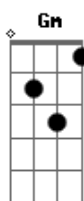

Concrete Monkey - Got Me Closer

Tom: C

Intro: Dm Gm Dm Gm

Bb Db
You've got act yourself alone
Bb Db
You make in yourself some breathe
Bb Db Gm
You got to stand some close to me

But i know

That i leave

Bb Db
I've just got my hat and go
Bb Db
You're beats right to the east
Bb Db Gm
You feel just so happy to see
Bb

(Em7 A7 Em7 A7 C)
(Em7 A7 Em7 A7 C)
(Dm Gm Dm Gm)

Bb Db
Even when i try to go
Bb Db
You've got to make my heart believe
Bb Db Gm
You've got to make your eyes bleed

Just

To see me

Bb Db
You may drive to somewhere
Bb Db
Or maybe just desappear
Bb Db Gm
But you know you can't not scape
Bb
Of something

Inside you

And me

Gm F
You've got me closer
Gm F
You've got me closer somehow
Gm F Bb
You let your lick on me

Gm F
You've got me closer
Gm F
You've got me closer somehow
Gm F Bb
You let your poison on me

A7 Dm
Make me found this love
A7 Dm
That close to me feel seems strongly
A7 Dm G
When my day turn black to red

Acordes

© ukulele-chords.com

© ukulele-chords.com

© ukulele-chords.com

© ukulele-chords.com

© ukulele-chords.com