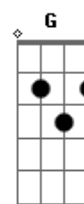

© ukulele-chords.com