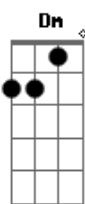

Concrete Monkey - Got Me Closer

Tom: C

Intro: Dm Gm Dm Gm

Bb Db
You've got act yourself alone
Bb Db
You make in yourself some breathe
Bb Db Gm
You got to stand some close to me

But i know

That i leave

Bb Db
I've just got my hat and go
Bb Db
You're beats right to the east
Bb Db Gm
You feel just so happy to see
Bb

When you laugh

I breathe

Gm F
Lets make some romance
Gm F
You've got yourself some closer now
Gm F
You've got yourself in love

Bb
To see belonging

Gm F
Another kind of hopeless
Gm F
You are the spring over the town
Gm F Bb
Sometimes you think about me

(Em7 A7 Em7 A7 C)
(Em7 A7 Em7 A7 C)
(Dm Gm Dm Gm)

Bb Db
Even when i try to go
Bb Db
You've got to make my heart believe
Bb Db Gm
You've got to make your eyes bleed

Just

To see me

Bb Db
You may drive to somewhere
Bb Db
Or maybe just desappear
Bb Db Gm
But you know you can't not scape
Bb
Of something

Inside you

And me

Gm F
You've got me closer
Gm F
You've got me closer somehow
Gm F Bb
You let your lick on me

Gm F
You've got me closer
Gm F
You've got me closer somehow
Gm F Bb
You let your poison on me

A7 Dm
Make me found this love
A7 Dm
That close to me feel seems strongly
A7 Dm G
When my day turn black to red

Acordes

© ukulele-chords.com

© ukulele-chords.com

© ukulele-chords.com

© ukulele-chords.com

© ukulele-chords.com

© ukulele-chords.com

© ukulele-chords.com

© ukulele-chords.com

© ukulele-chords.com