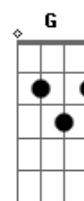

© ukulele-chords.com