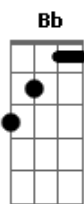

Concrete Monkey - Got Me Closer

Tom: C

Intro: Dm Gm Dm Gm

Bb Db
You've got act yourself alone
Bb Db
You make in yourself some breathe
Bb Db Gm
You got to stand some close to me

But i know

That i leave

Bb Db
I've just got my hat and go
Bb Db
You're beats right to the east
Bb Db Gm
You feel just so happy to see
Bb

(Em7 A7 Em7 A7 C)
(Em7 A7 Em7 A7 C)
(Dm Gm Dm Gm)

Bb Db
Even when i try to go
Bb Db
You've got to make my heart believe
Bb Db Gm
You've got to make your eyes bleed

Just

To see me

Bb Db
You may drive to somewhere
Bb Db
Or maybe just desappear
Bb Db Gm
But you know you can't not scape
Bb
Of something

Inside you

And me

Gm F
You've got me closer
Gm F
You've got me closer somehow
Gm F Bb
You let your lick on me

Gm F
You've got me closer
Gm F
You've got me closer somehow
Gm F Bb
You let your poison on me

A7 Dm
Make me found this love
A7 Dm
That close to me feel seems strongly
A7 Dm G
When my day turn black to red

Acordes

© ukulele-chords.com

© ukulele-chords.com

© ukulele-chords.com

© ukulele-chords.com

© ukulele-chords.com