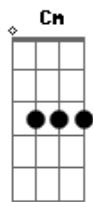

© ukulele-chords.com