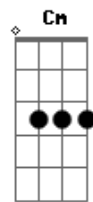

© ukulele-chords.com