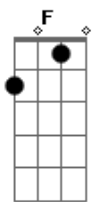

© ukulele-chords.com