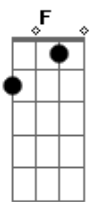

© ukulele-chords.com