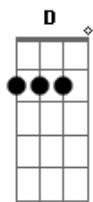

Concrete Monkey - Circles

Tom: D

m [Intro] G Dm7

G Dm7 G
Watching from a distance you seem like a sky
G Dm7 G
Watching little closer seem so true
G Dm7 G
Spend days and night to know your way of life
G Dm7 G Dm7
I give my life to live my days with you? my days with you

G Dm7
I?m driven by your circle
G Dm7
My body shakes for you
G Dm7
I?m driven by your circle
G Dm7
There?s nothing I can do
Bb
I don?t choose
A7
I don?t choose

F

My eyes on you
Cm
My tears salt dry
Bb
I?m driven by
A7
Your circle
Dm7
F
Not alone
Dm7
Feel don?t trust my head Cm
Bb
Even close my death I?ll find
A7
Somewhere about you
F
Even by my self
Cm
Leaving now my head
Bb
Something must have stand
You will Know
A7
Your circle

Acordes