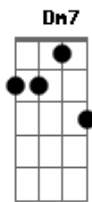

Concrete Monkey - Circles

Tom: D

m [Intro] G Dm7

G Dm7 G
Watching from a distance you seem like a sky
G Dm7 G
Watching little closer seem so true
G Dm7 G
Spend days and night to know your way of life
G Dm7 G Dm7
I give my life to live my days with you? my days with you

G Dm7
I?m driven by your circle
G Dm7
My body shakes for you
G Dm7
I?m driven by your circle
G Dm7
There?s nothing I can do
Bb
I don?t choose
A7
I don?t choose

F

My eyes on you
Cm
My tears salt dry
Bb
I?m driven by
A7
Your circle
Dm7
F
Not alone
Dm7
Feel don?t trust my head Cm
Bb
Even close my death I?ll find
A7
Somewhere about you
F
Even by my self
Cm
Leaving now my head
Bb
Something must have stand
You will Know
A7
Your circle

Acordes

© ukulele-chords.com

© ukulele-chords.com

© ukulele-chords.com

© ukulele-chords.com

© ukulele-chords.com

© ukulele-chords.com

© ukulele-chords.com