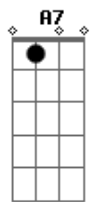

© ukulele-chords.com