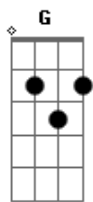

© ukulele-chords.com

© ukulele-chords.com