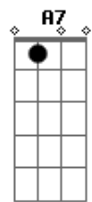

© ukulele-chords.com