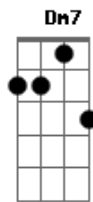

Concrete Monkey - Circles

Tom: D

m [Intro] G Dm7

G Dm7 G
Watching from a distance you seem like a sky
G Dm7 G
Watching little closer seem so true
G Dm7 G
Spend days and night to know your way of life
G Dm7 G Dm7
I give my life to live my days with you? my days with you

G Dm7
I?m driven by your circle
G Dm7
My body shakes for you
G Dm7
I?m driven by your circle
G Dm7
There?s nothing I can do
Bb
I don?t choose
A7
I don?t choose

F

My eyes on you
Cm
My tears salt dry
Bb
I?m driven by
A7
Your circle
Dm7
F
Not alone
Dm7
Feel don?t trust my head Cm
Bb
Even close my death I?ll find
A7
Somewhere about you
F
Even by my self
Cm
Leaving now my head
Bb
Something must have stand
You will Know
A7
Your circle

Acordes

© ukulele-chords.com

© ukulele-chords.com

© ukulele-chords.com

© ukulele-chords.com

© ukulele-chords.com

© ukulele-chords.com

© ukulele-chords.com