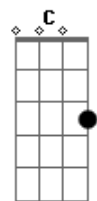

© ukulele-chords.com