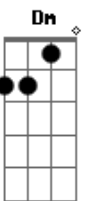

Acordes

© ukulele-chords.com

© ukulele-chords.com

© ukulele-chords.com

© ukulele-chords.com

© ukulele-chords.com

© ukulele-chords.com

..You love her,?..it's over
Do you even doubt it on your lips? (What Do you say, say?)
..You love her,?..it's over
You already found someone to miss
Whil? I'm still standin' at the exit (Oh-oh,. oh-oh-oh)
I'm still standin' at the ?xit (Oh-oh, oh-oh-oh, oh, oh, oh)
Feels like we had matching wounds
But mine's still black and bruised
And yours is perfectly fine now
Feels like we buried a life
Something that never died
So God, it hurt when I found out
..You love her
(Feels like we had matching wounds)
Am C Em
?..It's over
(But mine's still black and bruised)
Do you even doubt it on your lips?
(And yours is perfectly fine now)
..You love her
(Feels like we buried a life)
?..It's over
(Something that never died)
You already found someone to miss
(So God, it hurt when I found out)
..You love her,?it's over
..You already found someone to miss