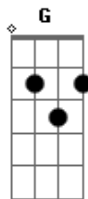

© ukulele-chords.com