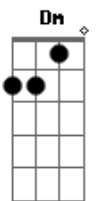

Acordes

© ukulele-chords.com

© ukulele-chords.com

© ukulele-chords.com

© ukulele-chords.com

© ukulele-chords.com

© ukulele-chords.com

..You love her,?..it's over
Do you even doubt it on your lips? (What Do you say, say?)
..You love her,?..it's over
You already found someone to miss
Whil? I'm still standin' at the exit (Oh-oh,. oh-oh-oh)
I'm still standin' at the ?xit (Oh-oh, oh-oh-oh, oh, oh, oh)
Feels like we had matching wounds
But mine's still black and bruised
And yours is perfectly fine now
Feels like we buried a life
Something that never died
So God, it hurt when I found out
..You love her
(Feels like we had matching wounds)
Am C Em
?..It's over
(But mine's still black and bruised)
Do you even doubt it on your lips?
(And yours is perfectly fine now)
..You love her
(Feels like we buried a life)
?..It's over
(Something that never died)
You already found someone to miss
(So God, it hurt when I found out)
..You love her,?it's over
..You already found someone to miss