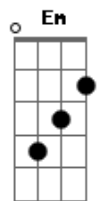

Conan Gray - The Exit

tom:

Intro: F G Am C
Em C F

February, and the flowers haven't even wilted
It's crazy how fast you tilted
The world that we were busy buildin'
Mid-november, and I'm sippin' on a half-cold coffee
Starin' at a girl who's not me
On your arm, a carbon copy

I can't hate you for getting everything we wanted
I just thought that I would be part of it
I was movin' into your apartment
When you met someone, she's from your hometown
Hate the East coast, it's where you live now
Possible to understand how you're not comin' back
But I can't say it out loud

Acordes

© ukulele-chords.com

© ukulele-chords.com

© ukulele-chords.com

© ukulele-chords.com

© ukulele-chords.com

© ukulele-chords.com

..You love her,?..it's over
Do you even doubt it on your lips? (What Do you say, say?)
..You love her,?..it's over
You already found someone to miss
Whil? I'm still standin' at the exit (Oh-oh,. oh-oh-oh)
I'm still standin' at the ?xit (Oh-oh, oh-oh-oh, oh, oh, oh)
Feels like we had matching wounds
But mine's still black and bruised
And yours is perfectly fine now
Feels like we buried a life
Something that never died
So God, it hurt when I found out
..You love her
(Feels like we had matching wounds)
Am C Em
?..It's over
(But mine's still black and bruised)
Do you even doubt it on your lips?
(And yours is perfectly fine now)
..You love her
(Feels like we buried a life)
?..It's over
(Something that never died)
You already found someone to miss
(So God, it hurt when I found out)
..You love her,?it's over
..You already found someone to miss