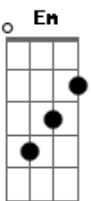

Conan Gray - The Exit

tom:

Intro: F G Am C
Em C F

February, and the flowers haven't even wilted
It's crazy how fast you tilted
The world that we were busy buildin'
Mid-november, and I'm sippin' on a half-cold coffee
Starin' at a girl who's not me
On your arm, a carbon copy

I can't hate you for getting everything we wanted
I just thought that I would be part of it
I was movin' into your apartment
When you met someone, she's from your hometown
Hate the East coast, it's where you live now
Possible to understand how you're not comin' back
But I can't say it out loud

Acordes

© ukulele-chords.com

© ukulele-chords.com

© ukulele-chords.com

© ukulele-chords.com

© ukulele-chords.com

© ukulele-chords.com

..You love her,?..it's over
Do you even doubt it on your lips? (What Do you say, say?)
..You love her,?..it's over
You already found someone to miss
Whil? I'm still standin' at the exit (Oh-oh,. oh-oh-oh)
I'm still standin' at the ?xit (Oh-oh, oh-oh-oh, oh, oh, oh)
Feels like we had matching wounds
But mine's still black and bruised
And yours is perfectly fine now
Feels like we buried a life
Something that never died
So God, it hurt when I found out
..You love her
(Feels like we had matching wounds)
Am C Em
?..It's over
(But mine's still black and bruised)
Do you even doubt it on your lips?
(And yours is perfectly fine now)
..You love her
(Feels like we buried a life)
?..It's over
(Something that never died)
You already found someone to miss
(So God, it hurt when I found out)
..You love her,?it's over
..You already found someone to miss