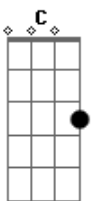

Conan Gray - The Exit

tom:

Intro: F G Am C
Em C F

February, and the flowers haven't even wilted
It's crazy how fast you tilted
The world that we were busy buildin'
Mid-november, and I'm sippin' on a half-cold coffee
Starin' at a girl who's not me
On your arm, a carbon copy

Acordes

© ukulele-chords.com

© ukulele-chords.com

© ukulele-chords.com

© ukulele-chords.com

© ukulele-chords.com

© ukulele-chords.com

..You love her,?..it's over
Do you even doubt it on your lips? (What Do you say, say?)
..You love her,?..it's over
You already found someone to miss
Whil? I'm still standin' at the exit (Oh-oh,. oh-oh-oh)
I'm still standin' at the ?xit (Oh-oh, oh-oh-oh, oh, oh, oh)
Feels like we had matching wounds
But mine's still black and bruised
And yours is perfectly fine now
Feels like we buried a life
Something that never died
So God, it hurt when I found out
..You love her
(Feels like we had matching wounds)
Am C Em
?..It's over
(But mine's still black and bruised)
Do you even doubt it on your lips?
(And yours is perfectly fine now)
..You love her
(Feels like we buried a life)
?..It's over
(Something that never died)
You already found someone to miss
(So God, it hurt when I found out)
..You love her,?it's over
..You already found someone to miss