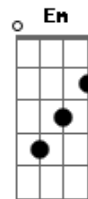

Conan Gray - The Exit

tom:

Intro: F G Am C
Em C F

February, and the flowers haven't even wilted
It's crazy how fast you tilted
The world that we were busy buildin'
Mid-november, and I'm sippin' on a half-cold coffee
Starin' at a girl who's not me
On your arm, a carbon copy

I can't hate you for getting everything we wanted
I just thought that I would be part of it
I was movin' into your apartment
When you met someone, she's from your hometown
Hate the East coast, it's where you live now
Possible to understand how you're not comin' back
But I can't say it out loud

Acordes

© ukulele-chords.com

© ukulele-chords.com

© ukulele-chords.com

© ukulele-chords.com

© ukulele-chords.com

© ukulele-chords.com

..You love her,?..it's over
Do you even doubt it on your lips? (What Do you say, say?)
..You love her,?..it's over
You already found someone to miss
Whil? I'm still standin' at the exit (Oh-oh,. oh-oh-oh)
I'm still standin' at the ?xit (Oh-oh, oh-oh-oh, oh, oh, oh)
Feels like we had matching wounds
But mine's still black and bruised
And yours is perfectly fine now
Feels like we buried a life
Something that never died
So God, it hurt when I found out
..You love her
(Feels like we had matching wounds)
Am C Em
?..It's over
(But mine's still black and bruised)
Do you even doubt it on your lips?
(And yours is perfectly fine now)
..You love her
(Feels like we buried a life)
?..It's over
(Something that never died)
You already found someone to miss
(So God, it hurt when I found out)
..You love her,?it's over
..You already found someone to miss