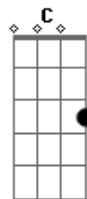

Conan Gray - The Exit

tom:

Intro: F G Am C
Em C F

February, and the flowers haven't even wilted
It's crazy how fast you tilted
The world that we were busy buildin'
Mid-november, and I'm sippin' on a half-cold coffee
Starin' at a girl who's not me
On your arm, a carbon copy

Acordes

© ukulele-chords.com

© ukulele-chords.com

© ukulele-chords.com

© ukulele-chords.com

© ukulele-chords.com

© ukulele-chords.com

..You love her,?..it's over
Do you even doubt it on your lips? (What Do you say, say?)
..You love her,?..it's over
You already found someone to miss
Whil? I'm still standin' at the exit (Oh-oh,. oh-oh-oh)
I'm still standin' at the ?xit (Oh-oh, oh-oh-oh, oh, oh, oh)
Feels like we had matching wounds
But mine's still black and bruised
And yours is perfectly fine now
Feels like we buried a life
Something that never died
So God, it hurt when I found out
..You love her
(Feels like we had matching wounds)
Am C Em
?..It's over
(But mine's still black and bruised)
Do you even doubt it on your lips?
(And yours is perfectly fine now)
..You love her
(Feels like we buried a life)
?..It's over
(Something that never died)
You already found someone to miss
(So God, it hurt when I found out)
..You love her,?it's over
..You already found someone to miss