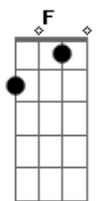

Conan Gray - The Exit

tom:

Intro: F G Am C
Em C F

February, and the flowers haven't even wilted
It's crazy how fast you tilted
The world that we were busy buildin'
Mid-november, and I'm sippin' on a half-cold coffee
Starin' at a girl who's not me
On your arm, a carbon copy

Feels like we had matching wounds
But mine's still black and bruised
And yours is perfectly fine now
Feels like we buried a life
Something that never died
So, God, it hurt when I found out

..You love her,?..it's over
Do you even doubt it on your lips? (What Do you say, say?)
..You love her,?..it's over
You already found someone to miss
Whil? I'm still standin' at the exit (Oh-oh,. oh-oh-oh)
I'm still standin' at the ?xit (Oh-oh, oh-oh-oh, oh, oh, oh)

I can't hate you for getting everything we wanted
I just thought that I would be part of it
I was movin' into your apartment
When you met someone, she's from your hometown
Hate the East coast, it's where you live now
Possible to understand how you're not comin' back
But I can't say it out loud

Acordes

© ukulele-chords.com