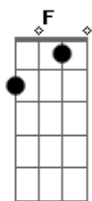

Conan Gray - The Exit

tom:

Intro: F G Am C
Em C F

February, and the flowers haven't even wilted
It's crazy how fast you tilted
The world that we were busy buildin'
Mid-november, and I'm sippin' on a half-cold coffee
Starin' at a girl who's not me
On your arm, a carbon copy

Feels like we had matching wounds
But mine's still black and bruised
And yours is perfectly fine now
Feels like we buried a life
Something that never died
So, God, it hurt when I found out

..You love her,?..it's over
Do you even doubt it on your lips? (What Do you say, say?)
..You love her,?..it's over
You already found someone to miss
Whil? I'm still standin' at the exit (Oh-oh,. oh-oh-oh)
I'm still standin' at the ?xit (Oh-oh, oh-oh-oh, oh, oh, oh)

I can't hate you for getting everything we wanted
I just thought that I would be part of it
I was movin' into your apartment
When you met someone, she's from your hometown
Hate the East coast, it's where you live now
Possible to understand how you're not comin' back
But I can't say it out loud

Acordes

© ukulele-chords.com