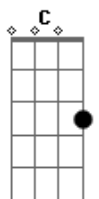

© ukulele-chords.com