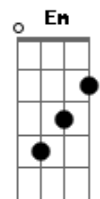

© ukulele-chords.com