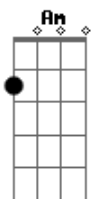

© ukulele-chords.com