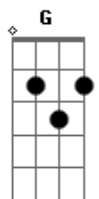

© ukulele-chords.com