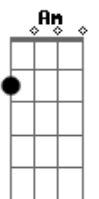

## Acordes

© ukulele-chords.com

© ukulele-chords.com

© ukulele-chords.com

© ukulele-chords.com

© ukulele-chords.com

© ukulele-chords.com

And kiss the bruises 'til they're gone  
 Bittersweet, 'cause I can't breathe inside your arms  
 [Pré-Refrão]