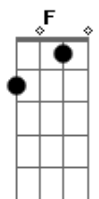

© ukulele-chords.com