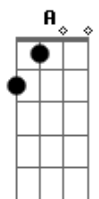

Conan Gray - The Cut That Always Bleeds

tom:
C
[Primeira Parte]
"I don't love you anymore"
A pretty line that I adore
Five words that I've heard before
'Cause you keep me on a rope
And tied a noose around my throat
You're gone then back at my door
[Pré-Refrão]

'Cause if you're gonna leave, better leave, better do it fast
Can't live a little longer sitting on your lap
'Cause you know what you're doin' when you're comin' back
And I don't wanna have another heart attack
[Refrão]

Oh, I can't be your lover on a leash
Every other week, when you please
Oh, I can't be the kiss that you don't need
The lie between your teeth
The cut that always bleeds
(Ah-ah-ah)
The cut that always bleeds
(Ah-ah-ah)

[Segunda Parte]

Say you love somebody new
Then beat my heart to black and blue
Then they leave, and it's me you come back to (ah-ah)
To say you loved me all along

Acordes

© ukulele-chords.com