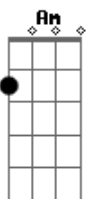

© ukulele-chords.com