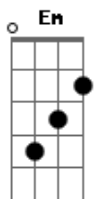

# Conan Gray - The Cut That Always Bleeds

tom:  
 C  
 [Primeira Parte]  
 "I don't love you anymore"  
 A pretty line that I adore  
 Five words that I've heard before  
 'Cause you keep me on a rope  
 And tied a noose around my throat  
 You're gone then back at my door  
 [Pré-Refrão]

## [Segunda Parte]

Say you love somebody new  
 Then beat my heart to black and blue  
 Then they leave, and it's me you come back to (ah-ah)  
 To say you loved me all along

## Acordes

© ukulele-chords.com

© ukulele-chords.com

© ukulele-chords.com

© ukulele-chords.com

© ukulele-chords.com

© ukulele-chords.com

And kiss the bruises 'til they're gone  
 Bittersweet, 'cause I can't breathe inside your arms  
 [Pré-Refrão]