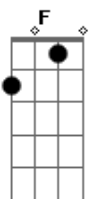

## [Segunda Parte]

Say you love somebody new  
 Then beat my heart to black and blue  
 Then they leave, and it's me you come back to (ah-ah)  
 To say you loved me all along

## Acordes

© ukulele-chords.com

© ukulele-chords.com

© ukulele-chords.com

© ukulele-chords.com

© ukulele-chords.com

© ukulele-chords.com

And kiss the bruises 'til they're gone  
 Bittersweet, 'cause I can't breathe inside your arms  
 [Pré-Refrão]