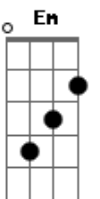

© ukulele-chords.com