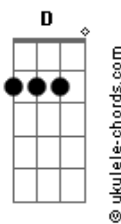

Conan Gray - Never Ending Song

tom:

Intro: C Em D C

[Primeira Parte]

Bm Em
First, I'll say
D G
"I apologize for calling
Bm Em
But I saw your face
D
In a magazine today
B7 Em
Wasn't you, too late
D G
All my tears already fallin'
B7 Em
Tried to turn the page
D G
But our story wasn't stoppin?"
B7
And it goes

[Refrão]

C Em
On, and on, and on
D C
Like a never ending song
C Em
On and on
D C
Like a never ending song

[Segunda Parte]

Bm Em
You and I
D G
Sacrificed my adolescence
B7 Em
Just to waste my time
D
On the edges of the life
Bm Em
But we've grown too close

Acordes

D G
Now we can't amount to nothin'
B7 Em
I can hear your voice
D G
In the music on the radio
B7
And it goes

[Refrão]

C Em
On, and on, and on
D C
Like a never ending song
C Em
On and on
D C
Like a never ending song