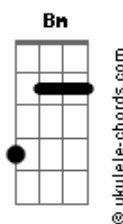

Conan Gray - Never Ending Song

tom:

Intro: C Em D C

[Primeira Parte]

Bm Em
First, I'll say
D G
"I apologize for calling
Bm Em
But I saw your face
D
In a magazine today
B7 Em
Wasn't you, too late
D G
All my tears already fallin'
B7 Em
Tried to turn the page
D G
But our story wasn't stoppin?"
B7
And it goes

[Refrão]

C Em
On, and on, and on
D C
Like a never ending song
C Em
On and on
D C
Like a never ending song

[Segunda Parte]

Bm Em
You and I
D G
Sacrificed my adolescence
B7 Em
Just to waste my time
D
On the edges of the life
Bm Em
But we've grown too close

Acordes

D G
Now we can't amount to nothin'
B7 Em
I can hear your voice
D G
In the music on the radio
B7
And it goes
[Refrão]
C Em
On, and on, and on
D C
Like a never ending song
C Em
On and on
D C
Like a never ending song
[Pré-Refrão]
G
Can you mak? it stay forever
G
I'll be done
D
Can you make it play
[Refrão]
C Em
On, and on, and on
D C
Like a never ending song
C Em
On and on (On)
D C
Like a never ending song
C Em
On and on (On)
C Em
On and on
D C
Like a never ending song
[Final] C Em D C