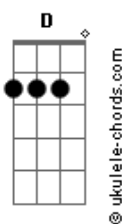

Conan Gray - Never Ending Song

tom:

Intro: C Em D C

[Primeira Parte]

Bm Em
First, I'll say
D G
"I apologize for calling
Bm Em
But I saw your face
D
In a magazine today
B7 Em
Wasn't you, too late
D G
All my tears already fallin'
B7 Em
Tried to turn the page
D G
But our story wasn't stoppin?"
B7
And it goes

[Refrão]

C Em
On, and on, and on
D C
Like a never ending song
C Em
On and on
D C
Like a never ending song

[Segunda Parte]

Bm Em
You and I
D G
Sacrificed my adolescence
B7 Em
Just to waste my time
D
On the edges of the life
Bm Em
But we've grown too close

Acordes

D G
Now we can't amount to nothin'
B7 Em
I can hear your voice
D G
In the music on the radio
B7
And it goes
[Refrão]
C Em
On, and on, and on
D C
Like a never ending song
C Em
On and on
D C
Like a never ending song
[Pré-Refrão]
G
Can you mak? it stay forever
G
I'll be done
D
Can you make it play
[Refrão]
C Em
On, and on, and on
D C
Like a never ending song
C Em
On and on (On)
D C
Like a never ending song
C Em
On and on (On)
C Em
On and on
D C
Like a never ending song
[Final] C Em D C