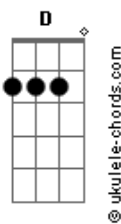

Conan Gray - Never Ending Song

tom:

Intro: C Em D C

[Primeira Parte]

Bm Em
First, I'll say
D G
"I apologize for calling
Bm Em
But I saw your face
D
In a magazine today
B7 Em
Wasn't you, too late
D G
All my tears already fallin'
B7 Em
Tried to turn the page
D G
But our story wasn't stoppin?"
B7
And it goes

[Refrão]

C Em
On, and on, and on
D C
Like a never ending song
C Em
On and on
D C
Like a never ending song

[Segunda Parte]

Bm Em
You and I
D G
Sacrificed my adolescence
B7 Em
Just to waste my time
D
On the edges of the life
Bm Em
But we've grown too close

Acordes

D G
Now we can't amount to nothin'
B7 Em
I can hear your voice
D G
In the music on the radio
B7
And it goes
[Refrão]
C Em
On, and on, and on
D C
Like a never ending song
C Em
On and on
D C
Like a never ending song
[Pré-Refrão]
G
Can you mak? it stay forever
G
I'll be done
D
Can you make it play
[Refrão]
C Em
On, and on, and on
D C
Like a never ending song
C Em
On and on (On)
D C
Like a never ending song
C Em
On and on (On)
C Em
On and on
D C
Like a never ending song
[Final] C Em D C