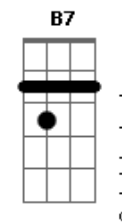

Conan Gray - Never Ending Song

tom:

Intro: C Em D C

[Primeira Parte]

Bm Em
First, I'll say
D G
"I apologize for calling
Bm Em
But I saw your face
D
In a magazine today
B7 Em
Wasn't you, too late
D G
All my tears already fallin'
B7 Em
Tried to turn the page
D G
But our story wasn't stoppin?"
B7
And it goes

[Refrão]

C Em
On, and on, and on
D C
Like a never ending song
C Em
On and on
D C
Like a never ending song

[Segunda Parte]

Bm Em
You and I
D G
Sacrificed my adolescence
B7 Em
Just to waste my time
D
On the edges of the life
Bm Em
But we've grown too close

Acordes

D G
Now we can't amount to nothin'

B7 Em
I can hear your voice

D G
In the music on the radio

B7
And it goes

[Refrão]

C Em
On, and on, and on

D C
Like a never ending song