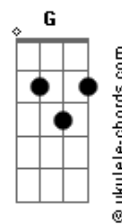

Conan Gray - Never Ending Song

tom:

Intro: C Em D C

[Primeira Parte]

Bm Em
First, I'll say
D G
"I apologize for calling
Bm Em
But I saw your face
D
In a magazine today
B7 Em
Wasn't you, too late
D G
All my tears already fallin'
B7 Em
Tried to turn the page
D G
But our story wasn't stoppin?"
B7
And it goes

[Refrão]

C Em
On, and on, and on
D C
Like a never ending song
C Em
On and on
D C
Like a never ending song

[Segunda Parte]

Bm Em
You and I
D G
Sacrificed my adolescence
B7 Em
Just to waste my time
D
On the edges of the life
Bm Em
But we've grown too close

Acordes

D G
Now we can't amount to nothin'
B7 Em
I can hear your voice
D G
In the music on the radio
B7
And it goes
[Refrão]
C Em
On, and on, and on
D C
Like a never ending song
C Em
On and on
D C
Like a never ending song
[Pré-Refrão]
G
Can you mak? it stay forever
G
I'll be done
D
Can you make it play
[Refrão]
C Em
On, and on, and on
D C
Like a never ending song
C Em
On and on (On)
D C
Like a never ending song
C Em
On and on (On)
C Em
On and on
D C
Like a never ending song
[Final] C Em D C