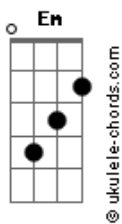

Conan Gray - Never Ending Song

tom:

Intro: C Em D C

[Primeira Parte]

Bm Em
First, I'll say
D G
"I apologize for calling
Bm Em
But I saw your face
D
In a magazine today
B7 Em
Wasn't you, too late
D G
All my tears already fallin'
B7 Em
Tried to turn the page
D G
But our story wasn't stoppin?"
B7
And it goes

[Refrão]

C Em
On, and on, and on
D C
Like a never ending song
C Em
On and on
D C
Like a never ending song

[Segunda Parte]

Bm Em
You and I
D G
Sacrificed my adolescence
B7 Em
Just to waste my time
D
On the edges of the life
Bm Em
But we've grown too close

Acordes

D G
Now we can't amount to nothin'
B7 Em
I can hear your voice
D G
In the music on the radio
B7
And it goes
[Refrão]
C Em
On, and on, and on
D C
Like a never ending song
C Em
On and on
D C
Like a never ending song
[Pré-Refrão]
G
Can you mak? it stay forever
G
I'll be done
D
Can you make it play
[Refrão]
C Em
On, and on, and on
D C
Like a never ending song
C Em
On and on (On)
D C
Like a never ending song
C Em
On and on (On)
C Em
On and on
D C
Like a never ending song
[Final] C Em D C