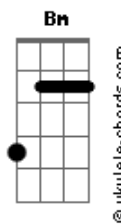

Conan Gray - Never Ending Song

tom:

Intro: C Em D C

[Primeira Parte]

Bm Em
First, I'll say
D G
"I apologize for calling
Bm Em
But I saw your face
D
In a magazine today
B7 Em
Wasn't you, too late
D G
All my tears already fallin'
B7 Em
Tried to turn the page
D G
But our story wasn't stoppin?"
B7
And it goes

[Refrão]

C Em
On, and on, and on
D C
Like a never ending song
C Em
On and on
D C
Like a never ending song

[Segunda Parte]

Bm Em
You and I
D G
Sacrificed my adolescence
B7 Em
Just to waste my time
D
On the edges of the life
Bm Em
But we've grown too close

Acordes

D G
Now we can't amount to nothin'
B7 Em
I can hear your voice
D G
In the music on the radio
B7
And it goes

[Refrão]

C Em
On, and on, and on
D C
Like a never ending song
C Em
On and on
D C
Like a never ending song