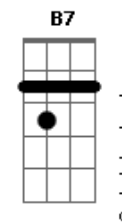

Conan Gray - Never Ending Song

tom:

Intro: C Em D C

[Primeira Parte]

Bm Em
First, I'll say
D G
"I apologize for calling
Bm Em
But I saw your face
D
In a magazine today
B7 Em
Wasn't you, too late
D G
All my tears already fallin'
B7 Em
Tried to turn the page
D G
But our story wasn't stoppin?"
B7
And it goes

[Refrão]

C Em
On, and on, and on
D C
Like a never ending song
C Em
On and on
D C
Like a never ending song

[Segunda Parte]

Bm Em
You and I
D G
Sacrificed my adolescence
B7 Em
Just to waste my time
D
On the edges of the life
Bm Em
But we've grown too close

Acordes

D G
Now we can't amount to nothin'
B7 Em
I can hear your voice
D G
In the music on the radio
B7
And it goes

[Refrão]

C Em
On, and on, and on
D C
Like a never ending song
C Em
On and on
D C
Like a never ending song