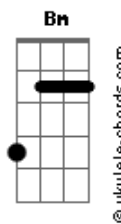

Conan Gray - Never Ending Song

tom:

Intro: C Em D C

[Primeira Parte]

Bm Em
First, I'll say
D G
"I apologize for calling
Bm Em
But I saw your face
D
In a magazine today
B7 Em
Wasn't you, too late
D G
All my tears already fallin'
B7 Em
Tried to turn the page
D G
But our story wasn't stoppin?"
B7
And it goes

[Refrão]

C Em
On, and on, and on
D C
Like a never ending song
C Em
On and on
D C
Like a never ending song

[Segunda Parte]

Bm Em
You and I
D G
Sacrificed my adolescence
B7 Em
Just to waste my time
D
On the edges of the life
Bm Em
But we've grown too close

Acordes

D G
Now we can't amount to nothin'
B7 Em
I can hear your voice
D G
In the music on the radio
B7
And it goes
[Refrão]
C Em
On, and on, and on
D C
Like a never ending song
C Em
On and on
D C
Like a never ending song
[Pré-Refrão]
G
Can you mak? it stay forever
G
I'll be done
D
Can you make it play
[Refrão]
C Em
On, and on, and on
D C
Like a never ending song
C Em
On and on (On)
D C
Like a never ending song
C Em
On and on (On)
C Em
On and on
D C
Like a never ending song
[Final] C Em D C