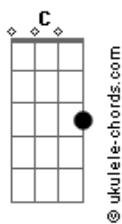

Conan Gray - Never Ending Song

tom:

Intro: C Em D C

[Primeira Parte]

Bm Em
First, I'll say
D G
"I apologize for calling
Bm Em
But I saw your face
D
In a magazine today
B7 Em
Wasn't you, too late
D G
All my tears already fallin'
B7 Em
Tried to turn the page
D G
But our story wasn't stoppin?"
B7
And it goes

[Refrão]

C Em
On, and on, and on
D C
Like a never ending song
C Em
On and on
D C
Like a never ending song

[Segunda Parte]

Bm Em
You and I
D G
Sacrificed my adolescence
B7 Em
Just to waste my time
D
On the edges of the life
Bm Em
But we've grown too close

Acordes

D G
Now we can't amount to nothin'
B7 Em
I can hear your voice
D G
In the music on the radio
B7
And it goes

[Refrão]

C Em
On, and on, and on
D C
Like a never ending song
C Em
On and on
D C
Like a never ending song