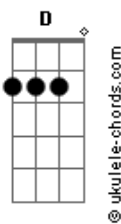

# Conan Gray - Never Ending Song

tom:

Intro: C Em D C

[Primeira Parte]

Bm Em  
First, I'll say  
D G  
"I apologize for calling  
Bm Em  
But I saw your face  
D  
In a magazine today  
B7 Em  
Wasn't you, too late  
D G  
All my tears already fallin'  
B7 Em  
Tried to turn the page  
D G  
But our story wasn't stoppin?"  
B7  
And it goes

[Refrão]

C Em  
On, and on, and on  
D C  
Like a never ending song  
C Em  
On and on  
D C  
Like a never ending song

[Segunda Parte]

Bm Em  
You and I  
D G  
Sacrificed my adolescence  
B7 Em  
Just to waste my time  
D  
On the edges of the life  
Bm Em  
But we've grown too close

## Acordes

D G  
Now we can't amount to nothin'  
B7 Em  
I can hear your voice  
D G  
In the music on the radio  
B7  
And it goes  
[Refrão]  
C Em  
On, and on, and on  
D C  
Like a never ending song  
C Em  
On and on  
D C  
Like a never ending song  
[Pré-Refrão]  
G  
Can you mak? it stay forever  
G  
I'll be done  
D  
Can you make it play  
[Refrão]  
C Em  
On, and on, and on  
D C  
Like a never ending song  
C Em  
On and on (On)  
D C  
Like a never ending song  
C Em  
On and on (On)  
C Em  
On and on  
D C  
Like a never ending song  
[Final] C Em D C