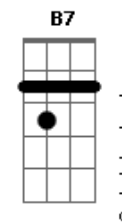

Conan Gray - Never Ending Song

tom:

Intro: C Em D C

[Primeira Parte]

Bm Em
First, I'll say
D G
"I apologize for calling
Bm Em
But I saw your face
D
In a magazine today
B7 Em
Wasn't you, too late
D G
All my tears already fallin'
B7 Em
Tried to turn the page
D G
But our story wasn't stoppin?"
B7
And it goes

[Refrão]

C Em
On, and on, and on
D C
Like a never ending song
C Em
On and on
D C
Like a never ending song

[Segunda Parte]

Bm Em
You and I
D G
Sacrificed my adolescence
B7 Em
Just to waste my time
D
On the edges of the life
Bm Em
But we've grown too close

Acordes

D G
Now we can't amount to nothin'
B7 Em
I can hear your voice
D G
In the music on the radio
B7
And it goes
[Refrão]
C Em
On, and on, and on
D C
Like a never ending song
C Em
On and on
D C
Like a never ending song
[Pré-Refrão]
G
Can you mak? it stay forever
G
I'll be done
D
Can you make it play
[Refrão]
C Em
On, and on, and on
D C
Like a never ending song
C Em
On and on (On)
D C
Like a never ending song
C Em
On and on (On)
C Em
On and on
D C
Like a never ending song
[Final] C Em D C