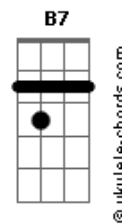

Conan Gray - Never Ending Song

tom:

Intro: C Em D C

[Primeira Parte]

Bm Em
First, I'll say
D G
"I apologize for calling
Bm Em
But I saw your face
D
In a magazine today
B7 Em
Wasn't you, too late
D G
All my tears already fallin'
B7 Em
Tried to turn the page
D G
But our story wasn't stoppin?"
B7
And it goes

[Refrão]

C Em
On, and on, and on
D C
Like a never ending song
C Em
On and on
D C
Like a never ending song

[Segunda Parte]

Bm Em
You and I
D G
Sacrificed my adolescence
B7 Em
Just to waste my time
D
On the edges of the life
Bm Em
But we've grown too close

Acordes

D G
Now we can't amount to nothin'
B7 Em
I can hear your voice
D G
In the music on the radio
B7
And it goes
[Refrão]
C Em
On, and on, and on
D C
Like a never ending song
C Em
On and on
D C
Like a never ending song
[Pré-Refrão]
G
Can you mak? it stay forever
G
I'll be done
D
Can you make it play
[Refrão]
C Em
On, and on, and on
D C
Like a never ending song
C Em
On and on (On)
D C
Like a never ending song
C Em
On and on (On)
C Em
On and on
D C
Like a never ending song
[Final] C Em D C