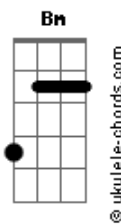

Conan Gray - Never Ending Song

tom:

Intro: C Em D C

[Primeira Parte]

Bm Em
First, I'll say
D G
"I apologize for calling
Bm Em
But I saw your face
D
In a magazine today
B7 Em
Wasn't you, too late
D G
All my tears already fallin'
B7 Em
Tried to turn the page
D G
But our story wasn't stoppin?"
B7
And it goes

[Refrão]

C Em
On, and on, and on
D C
Like a never ending song
C Em
On and on
D C
Like a never ending song

[Segunda Parte]

Bm Em
You and I
D G
Sacrificed my adolescence
B7 Em
Just to waste my time
D
On the edges of the life
Bm Em
But we've grown too close

Acordes

D G
Now we can't amount to nothin'
B7 Em
I can hear your voice
D G
In the music on the radio
B7
And it goes
[Refrão]
C Em
On, and on, and on
D C
Like a never ending song
C Em
On and on
D C
Like a never ending song
[Pré-Refrão]
G
Can you mak? it stay forever
G
I'll be done
D
Can you make it play
[Refrão]
C Em
On, and on, and on
D C
Like a never ending song
C Em
On and on (On)
D C
Like a never ending song
C Em
On and on (On)
C Em
On and on
D C
Like a never ending song
[Final] C Em D C