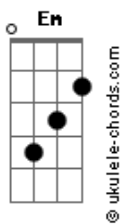

Conan Gray - Never Ending Song

tom:

Intro: C Em D C

[Primeira Parte]

Bm Em
First, I'll say
D G
"I apologize for calling
Bm Em
But I saw your face
D
In a magazine today
B7 Em
Wasn't you, too late
D G
All my tears already fallin'
B7 Em
Tried to turn the page
D G
But our story wasn't stoppin?"
B7
And it goes

[Refrão]

C Em
On, and on, and on
D C
Like a never ending song
C Em
On and on
D C
Like a never ending song

[Segunda Parte]

Bm Em
You and I
D G
Sacrificed my adolescence
B7 Em
Just to waste my time
D
On the edges of the life
Bm Em
But we've grown too close

Acordes

D G
Now we can't amount to nothin'
B7 Em
I can hear your voice
D G
In the music on the radio
B7
And it goes

[Refrão]

C Em
On, and on, and on
D C
Like a never ending song
C Em
On and on
D C
Like a never ending song