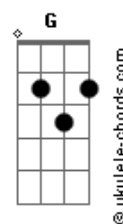

Conan Gray - Never Ending Song

tom:

Intro: C Em D C

[Primeira Parte]

Bm Em
First, I'll say
D G
"I apologize for calling
Bm Em
But I saw your face
D
In a magazine today
B7 Em
Wasn't you, too late
D G
All my tears already fallin'
B7 Em
Tried to turn the page
D G
But our story wasn't stoppin?"
B7
And it goes

[Refrão]

C Em
On, and on, and on
D C
Like a never ending song
C Em
On and on
D C
Like a never ending song

[Segunda Parte]

Bm Em
You and I
D G
Sacrificed my adolescence
B7 Em
Just to waste my time
D
On the edges of the life
Bm Em
But we've grown too close

Acordes

D G
Now we can't amount to nothin'
B7 Em
I can hear your voice
D G
In the music on the radio
B7
And it goes
[Refrão]
C Em
On, and on, and on
D C
Like a never ending song
C Em
On and on
D C
Like a never ending song
[Pré-Refrão]
G
Can you mak? it stay forever
G
I'll be done
D
Can you make it play
[Refrão]
C Em
On, and on, and on
D C
Like a never ending song
C Em
On and on (On)
D C
Like a never ending song
C Em
On and on (On)
C Em
On and on
D C
Like a never ending song
[Final] C Em D C