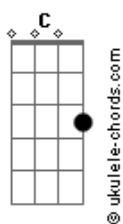

Conan Gray - Never Ending Song

tom:

Intro: C Em D C

[Primeira Parte]

Bm Em
First, I'll say
D G
"I apologize for calling
Bm Em
But I saw your face
D
In a magazine today
B7 Em
Wasn't you, too late
D G
All my tears already fallin'
B7 Em
Tried to turn the page
D G
But our story wasn't stoppin?"
B7
And it goes

[Refrão]

C Em
On, and on, and on
D C
Like a never ending song
C Em
On and on
D C
Like a never ending song

[Segunda Parte]

Bm Em
You and I
D G
Sacrificed my adolescence
B7 Em
Just to waste my time
D
On the edges of the life
Bm Em
But we've grown too close

Acordes

D G
Now we can't amount to nothin'
B7 Em
I can hear your voice
D G
In the music on the radio
B7
And it goes
[Refrão]
C Em
On, and on, and on
D C
Like a never ending song
C Em
On and on
D C
Like a never ending song
[Pré-Refrão]
G
Can you mak? it stay forever
G
I'll be done
D
Can you make it play
[Refrão]
C Em
On, and on, and on
D C
Like a never ending song
C Em
On and on (On)
D C
Like a never ending song
C Em
On and on (On)
C Em
On and on
D C
Like a never ending song
[Final] C Em D C