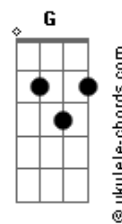

# Conan Gray - Never Ending Song

tom:

Intro: C Em D C

[Primeira Parte]

Bm Em  
First, I'll say  
D G  
"I apologize for calling  
Bm Em  
But I saw your face  
D  
In a magazine today  
B7 Em  
Wasn't you, too late  
D G  
All my tears already fallin'  
B7 Em  
Tried to turn the page  
D G  
But our story wasn't stoppin?"  
B7  
And it goes

[Refrão]

C Em  
On, and on, and on  
D C  
Like a never ending song  
C Em  
On and on  
D C  
Like a never ending song

[Segunda Parte]

Bm Em  
You and I  
D G  
Sacrificed my adolescence  
B7 Em  
Just to waste my time  
D  
On the edges of the life  
Bm Em  
But we've grown too close

## Acordes

D G  
Now we can't amount to nothin'  
B7 Em  
I can hear your voice  
D G  
In the music on the radio  
B7  
And it goes  
[Refrão]  
C Em  
On, and on, and on  
D C  
Like a never ending song  
C Em  
On and on  
D C  
Like a never ending song  
[Pré-Refrão]  
G  
Can you mak? it stay forever  
G  
I'll be done  
D  
Can you make it play  
[Refrão]  
C Em  
On, and on, and on  
D C  
Like a never ending song  
C Em  
On and on (On)  
D C  
Like a never ending song  
C Em  
On and on (On)  
C Em  
On and on  
D C  
Like a never ending song  
[Final] C Em D C