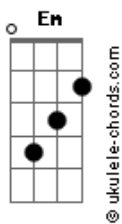

Conan Gray - Never Ending Song

tom:

Intro: C Em D C

[Primeira Parte]

Bm Em
First, I'll say
D G
"I apologize for calling
Bm Em
But I saw your face
D
In a magazine today
B7 Em
Wasn't you, too late
D G
All my tears already fallin'
B7 Em
Tried to turn the page
D G
But our story wasn't stoppin?"
B7
And it goes

[Refrão]

C Em
On, and on, and on
D C
Like a never ending song
C Em
On and on
D C
Like a never ending song

[Segunda Parte]

Bm Em
You and I
D G
Sacrificed my adolescence
B7 Em
Just to waste my time
D
On the edges of the life
Bm Em
But we've grown too close

Acordes

D G
Now we can't amount to nothin'

B7 Em
I can hear your voice

D G
In the music on the radio

B7
And it goes

[Refrão]

C Em
On, and on, and on

D C
Like a never ending song