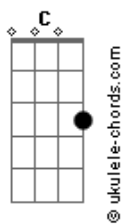

Conan Gray - Never Ending Song

tom:

Intro: C Em D C

[Primeira Parte]

Bm Em
First, I'll say
D G
"I apologize for calling
Bm Em
But I saw your face
D
In a magazine today
B7 Em
Wasn't you, too late
D G
All my tears already fallin'
B7 Em
Tried to turn the page
D G
But our story wasn't stoppin?"
B7
And it goes

[Refrão]

C Em
On, and on, and on
D C
Like a never ending song
C Em
On and on
D C
Like a never ending song

[Segunda Parte]

Bm Em
You and I
D G
Sacrificed my adolescence
B7 Em
Just to waste my time
D
On the edges of the life
Bm Em
But we've grown too close

Acordes

D G
Now we can't amount to nothin'

B7 Em
I can hear your voice

D G
In the music on the radio

B7
And it goes

[Refrão]

C Em
On, and on, and on

D C
Like a never ending song