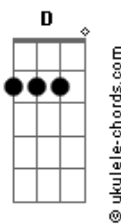

Conan Gray - Never Ending Song

tom:

Intro: C Em D C

[Primeira Parte]

Bm Em
First, I'll say
D G
"I apologize for calling
Bm Em
But I saw your face
D
In a magazine today
B7 Em
Wasn't you, too late
D G
All my tears already fallin'
B7 Em
Tried to turn the page
D G
But our story wasn't stoppin?"
B7
And it goes

[Refrão]

C Em
On, and on, and on
D C
Like a never ending song
C Em
On and on
D C
Like a never ending song

[Segunda Parte]

Bm Em
You and I
D G
Sacrificed my adolescence
B7 Em
Just to waste my time
D
On the edges of the life
Bm Em
But we've grown too close

Acordes

D G
Now we can't amount to nothin'

B7 Em
I can hear your voice

D G
In the music on the radio

B7
And it goes

[Refrão]

C Em
On, and on, and on

D C
Like a never ending song