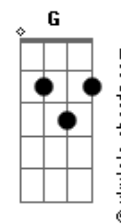

Conan Gray - Never Ending Song

tom:

Intro: C Em D C

[Primeira Parte]

Bm Em
First, I'll say
D G
"I apologize for calling
Bm Em
But I saw your face
D
In a magazine today
B7 Em
Wasn't you, too late
D G
All my tears already fallin'
B7 Em
Tried to turn the page
D G
But our story wasn't stoppin?"
B7
And it goes

[Refrão]

C Em
On, and on, and on
D C
Like a never ending song
C Em
On and on
D C
Like a never ending song

[Segunda Parte]

Bm Em
You and I
D G
Sacrificed my adolescence
B7 Em
Just to waste my time
D
On the edges of the life
Bm Em
But we've grown too close

Acordes

D G
Now we can't amount to nothin'
B7 Em
I can hear your voice
D G
In the music on the radio
B7
And it goes
[Refrão]
C Em
On, and on, and on
D C
Like a never ending song
C Em
On and on
D C
Like a never ending song
[Pré-Refrão]
G
Can you mak? it stay forever
G
I'll be done
D
Can you make it play
[Refrão]
C Em
On, and on, and on
D C
Like a never ending song
C Em
On and on (On)
D C
Like a never ending song
C Em
On and on (On)
C Em
On and on
D C
Like a never ending song
[Final] C Em D C