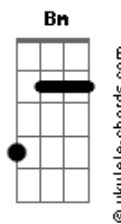

Conan Gray - Never Ending Song

tom:

Intro: C Em D C

[Primeira Parte]

Bm Em
First, I'll say
D G
"I apologize for calling
Bm Em
But I saw your face
D
In a magazine today
B7 Em
Wasn't you, too late
D G
All my tears already fallin'
B7 Em
Tried to turn the page
D G
But our story wasn't stoppin?"
B7
And it goes

[Refrão]

C Em
On, and on, and on
D C
Like a never ending song
C Em
On and on
D C
Like a never ending song

[Segunda Parte]

Bm Em
You and I
D G
Sacrificed my adolescence
B7 Em
Just to waste my time
D
On the edges of the life
Bm Em
But we've grown too close

Acordes

D G
Now we can't amount to nothin'

B7 Em
I can hear your voice

D G
In the music on the radio

B7
And it goes

[Refrão]

C Em
On, and on, and on

D C
Like a never ending song