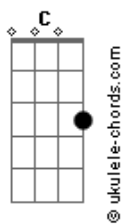

# Conan Gray - Never Ending Song

tom:

Intro: C Em D C

[Primeira Parte]

Bm Em  
First, I'll say  
D G  
"I apologize for calling  
Bm Em  
But I saw your face  
D  
In a magazine today  
B7 Em  
Wasn't you, too late  
D G  
All my tears already fallin'  
B7 Em  
Tried to turn the page  
D G  
But our story wasn't stoppin?"  
B7  
And it goes

[Refrão]

C Em  
On, and on, and on  
D C  
Like a never ending song  
C Em  
On and on  
D C  
Like a never ending song

[Segunda Parte]

Bm Em  
You and I  
D G  
Sacrificed my adolescence  
B7 Em  
Just to waste my time  
D  
On the edges of the life  
Bm Em  
But we've grown too close

## Acordes

D G  
Now we can't amount to nothin'  
B7 Em  
I can hear your voice  
D G  
In the music on the radio  
B7  
And it goes  
[Refrão]  
C Em  
On, and on, and on  
D C  
Like a never ending song  
C Em  
On and on  
D C  
Like a never ending song  
[Pré-Refrão]  
G  
Can you mak? it stay forever  
G  
I'll be done  
D  
Can you make it play  
[Refrão]  
C Em  
On, and on, and on  
D C  
Like a never ending song  
C Em  
On and on (On)  
D C  
Like a never ending song  
C Em  
On and on (On)  
C Em  
On and on  
D C  
Like a never ending song  
[Final] C Em D C