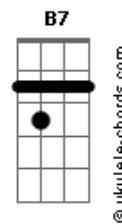

# Conan Gray - Never Ending Song

tom:

Intro: C Em D C

[Primeira Parte]

Bm Em  
First, I'll say  
D G  
"I apologize for calling  
Bm Em  
But I saw your face  
D  
In a magazine today  
B7 Em  
Wasn't you, too late  
D G  
All my tears already fallin'  
B7 Em  
Tried to turn the page  
D G  
But our story wasn't stoppin?"  
B7  
And it goes

[Refrão]

C Em  
On, and on, and on  
D C  
Like a never ending song  
C Em  
On and on  
D C  
Like a never ending song

[Segunda Parte]

Bm Em  
You and I  
D G  
Sacrificed my adolescence  
B7 Em  
Just to waste my time  
D  
On the edges of the life  
Bm Em  
But we've grown too close

## Acordes

D G  
Now we can't amount to nothin'  
B7 Em  
I can hear your voice  
D G  
In the music on the radio  
B7  
And it goes  
[Refrão]  
C Em  
On, and on, and on  
D C  
Like a never ending song  
C Em  
On and on  
D C  
Like a never ending song  
[Pré-Refrão]  
G  
Can you mak? it stay forever  
G  
I'll be done  
D  
Can you make it play  
[Refrão]  
C Em  
On, and on, and on  
D C  
Like a never ending song  
C Em  
On and on (On)  
D C  
Like a never ending song  
C Em  
On and on (On)  
C Em  
On and on  
D C  
Like a never ending song  
[Final] C Em D C