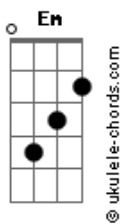

# Conan Gray - Never Ending Song

tom:

Intro: C Em D C

[Primeira Parte]

Bm Em  
First, I'll say  
D G  
"I apologize for calling  
Bm Em  
But I saw your face  
D  
In a magazine today  
B7 Em  
Wasn't you, too late  
D G  
All my tears already fallin'  
B7 Em  
Tried to turn the page  
D G  
But our story wasn't stoppin?"  
B7  
And it goes

[Refrão]

C Em  
On, and on, and on  
D C  
Like a never ending song  
C Em  
On and on  
D C  
Like a never ending song

[Segunda Parte]

Bm Em  
You and I  
D G  
Sacrificed my adolescence  
B7 Em  
Just to waste my time  
D  
On the edges of the life  
Bm Em  
But we've grown too close

## Acordes

D G  
Now we can't amount to nothin'  
B7 Em  
I can hear your voice  
D G  
In the music on the radio  
B7  
And it goes  
[Refrão]  
C Em  
On, and on, and on  
D C  
Like a never ending song  
C Em  
On and on  
D C  
Like a never ending song  
[Pré-Refrão]  
G  
Can you mak? it stay forever  
G  
I'll be done  
D  
Can you make it play  
[Refrão]  
C Em  
On, and on, and on  
D C  
Like a never ending song  
C Em  
On and on (On)  
D C  
Like a never ending song  
C Em  
On and on (On)  
C Em  
On and on  
D C  
Like a never ending song  
[Final] C Em D C