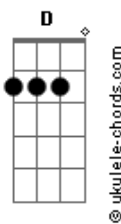

Conan Gray - Never Ending Song

tom:

Intro: C Em D C

[Primeira Parte]

Bm Em
First, I'll say
D G
"I apologize for calling
Bm Em
But I saw your face
D
In a magazine today
B7 Em
Wasn't you, too late
D G
All my tears already fallin'
B7 Em
Tried to turn the page
D G
But our story wasn't stoppin?"
B7
And it goes

[Refrão]

C Em
On, and on, and on
D C
Like a never ending song
C Em
On and on
D C
Like a never ending song

[Segunda Parte]

Bm Em
You and I
D G
Sacrificed my adolescence
B7 Em
Just to waste my time
D
On the edges of the life
Bm Em
But we've grown too close

Acordes

D G
Now we can't amount to nothin'
B7 Em
I can hear your voice
D G
In the music on the radio
B7
And it goes
[Refrão]
C Em
On, and on, and on
D C
Like a never ending song
C Em
On and on
D C
Like a never ending song
[Pré-Refrão]
G
Can you mak? it stay forever
G
I'll be done
D
Can you make it play
[Refrão]
C Em
On, and on, and on
D C
Like a never ending song
C Em
On and on (On)
D C
Like a never ending song
C Em
On and on (On)
C Em
On and on
D C
Like a never ending song
[Final] C Em D C