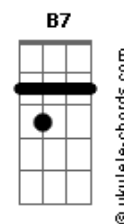

Conan Gray - Never Ending Song

tom:

Intro: C Em D C

[Primeira Parte]

Bm Em
First, I'll say
D G
"I apologize for calling
Bm Em
But I saw your face
D
In a magazine today
B7 Em
Wasn't you, too late
D G
All my tears already fallin'
B7 Em
Tried to turn the page
D G
But our story wasn't stoppin?"
B7
And it goes

[Refrão]

C Em
On, and on, and on
D C
Like a never ending song
C Em
On and on
D C
Like a never ending song

[Segunda Parte]

Bm Em
You and I
D G
Sacrificed my adolescence
B7 Em
Just to waste my time
D
On the edges of the life
Bm Em
But we've grown too close

Acordes

D G
Now we can't amount to nothin'
B7 Em
I can hear your voice
D G
In the music on the radio
B7
And it goes
[Refrão]
C Em
On, and on, and on
D C
Like a never ending song
C Em
On and on
D C
Like a never ending song
[Pré-Refrão]
G
Can you mak? it stay forever
G
I'll be done
D
Can you make it play
[Refrão]
C Em
On, and on, and on
D C
Like a never ending song
C Em
On and on (On)
D C
Like a never ending song
C Em
On and on (On)
C Em
On and on
D C
Like a never ending song
[Final] C Em D C