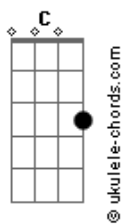

Conan Gray - Never Ending Song

tom:

Intro: C Em D C

[Primeira Parte]

Bm Em
First, I'll say
D G
"I apologize for calling
Bm Em
But I saw your face
D
In a magazine today
B7 Em
Wasn't you, too late
D G
All my tears already fallin'
B7 Em
Tried to turn the page
D G
But our story wasn't stoppin?"
B7
And it goes

[Refrão]

C Em
On, and on, and on
D C
Like a never ending song
C Em
On and on
D C
Like a never ending song

[Segunda Parte]

Bm Em
You and I
D G
Sacrificed my adolescence
B7 Em
Just to waste my time
D
On the edges of the life
Bm Em
But we've grown too close

Acordes

D G
Now we can't amount to nothin'
B7 Em
I can hear your voice
D G
In the music on the radio
B7
And it goes
[Refrão]
C Em
On, and on, and on
D C
Like a never ending song
C Em
On and on
D C
Like a never ending song
[Pré-Refrão]
G
Can you mak? it stay forever
G
I'll be done
D
Can you make it play
[Refrão]
C Em
On, and on, and on
D C
Like a never ending song
C Em
On and on (On)
D C
Like a never ending song
C Em
On and on (On)
C Em
On and on
D C
Like a never ending song
[Final] C Em D C