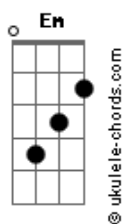

Conan Gray - Never Ending Song

tom:

Intro: C Em D C

[Primeira Parte]

Bm Em
First, I'll say
D G
"I apologize for calling
Bm Em
But I saw your face
D
In a magazine today
B7 Em
Wasn't you, too late
D G
All my tears already fallin'
B7 Em
Tried to turn the page
D G
But our story wasn't stoppin?"
B7
And it goes

[Refrão]

C Em
On, and on, and on
D C
Like a never ending song
C Em
On and on
D C
Like a never ending song

[Segunda Parte]

Bm Em
You and I
D G
Sacrificed my adolescence
B7 Em
Just to waste my time
D
On the edges of the life
Bm Em
But we've grown too close

Acordes

D G
Now we can't amount to nothin'
B7 Em
I can hear your voice
D G
In the music on the radio
B7
And it goes
[Refrão]
C Em
On, and on, and on
D C
Like a never ending song
C Em
On and on
D C
Like a never ending song
[Pré-Refrão]
G
Can you mak? it stay forever
G
I'll be done
D
Can you make it play
[Refrão]
C Em
On, and on, and on
D C
Like a never ending song
C Em
On and on (On)
D C
Like a never ending song
C Em
On and on (On)
C Em
On and on
D C
Like a never ending song
[Final] C Em D C