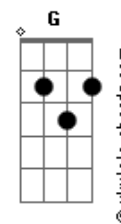

Conan Gray - Never Ending Song

tom:

Intro: C Em D C

[Primeira Parte]

Bm Em
First, I'll say
D G
"I apologize for calling
Bm Em
But I saw your face
D
In a magazine today
B7 Em
Wasn't you, too late
D G
All my tears already fallin'
B7 Em
Tried to turn the page
D G
But our story wasn't stoppin?"
B7
And it goes

[Refrão]

C Em
On, and on, and on
D C
Like a never ending song
C Em
On and on
D C
Like a never ending song

[Segunda Parte]

Bm Em
You and I
D G
Sacrificed my adolescence
B7 Em
Just to waste my time
D
On the edges of the life
Bm Em
But we've grown too close

Acordes

D G
Now we can't amount to nothin'
B7 Em
I can hear your voice
D G
In the music on the radio
B7
And it goes

[Refrão]

C Em
On, and on, and on
D C
Like a never ending song
C Em
On and on
D C
Like a never ending song