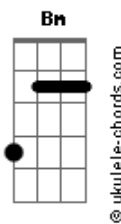

# Conan Gray - Never Ending Song

tom:

Intro: C Em D C

[Primeira Parte]

Bm Em  
First, I'll say  
D G  
"I apologize for calling  
Bm Em  
But I saw your face  
D  
In a magazine today  
B7 Em  
Wasn't you, too late  
D G  
All my tears already fallin'  
B7 Em  
Tried to turn the page  
D G  
But our story wasn't stoppin?"  
B7  
And it goes

[Refrão]

C Em  
On, and on, and on  
D C  
Like a never ending song  
C Em  
On and on  
D C  
Like a never ending song

[Segunda Parte]

Bm Em  
You and I  
D G  
Sacrificed my adolescence  
B7 Em  
Just to waste my time  
D  
On the edges of the life  
Bm Em  
But we've grown too close

## Acordes

D G  
Now we can't amount to nothin'  
B7 Em  
I can hear your voice  
D G  
In the music on the radio  
B7  
And it goes  
[Refrão]  
C Em  
On, and on, and on  
D C  
Like a never ending song  
C Em  
On and on  
D C  
Like a never ending song  
[Pré-Refrão]  
G  
Can you mak? it stay forever  
G  
I'll be done  
D  
Can you make it play  
[Refrão]  
C Em  
On, and on, and on  
D C  
Like a never ending song  
C Em  
On and on (On)  
D C  
Like a never ending song  
C Em  
On and on (On)  
C Em  
On and on  
D C  
Like a never ending song  
[Final] C Em D C