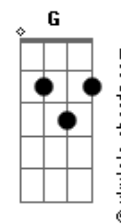

Conan Gray - Never Ending Song

tom:

Intro: C Em D C

[Primeira Parte]

Bm Em
First, I'll say
D G
"I apologize for calling
Bm Em
But I saw your face
D
In a magazine today
B7 Em
Wasn't you, too late
D G
All my tears already fallin'
B7 Em
Tried to turn the page
D G
But our story wasn't stoppin?"
B7
And it goes

[Refrão]

C Em
On, and on, and on
D C
Like a never ending song
C Em
On and on
D C
Like a never ending song

[Segunda Parte]

Bm Em
You and I
D G
Sacrificed my adolescence
B7 Em
Just to waste my time
D
On the edges of the life
Bm Em
But we've grown too close

Acordes

D G
Now we can't amount to nothin'

B7 Em
I can hear your voice

D G
In the music on the radio

B7
And it goes

[Refrão]

C Em
On, and on, and on

D C
Like a never ending song