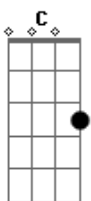

Conan Gray - Maniac

tom:
C (forma dos acordes no tom de A)
Capostrate na 3ª casa

[Primeira Parte]

F C
You were with your friends, partying
When the alcohol kicked in
Em
Said you wanted me dead
F C
So, you showed up at my home, all alone
Am
With a shovel and a rose
Em
Do you think I'm a joke?

[Pré-Refrão]

F G
'Cause people like you always want back what they can't have
But I'm past that and you know that
F G
So you should turn back to your rat pack tellin' 'em trash

[Refrão]

F
Tell all of your friends that I'm crazy and drive you mad
C G
That I'm such a stalker, a watcher, a psychopath
F
Then tell them you hate me and dated me just for laughs
C G
So, why do you call me and tell me you want me back?

You maniac

F
(Maniac, some may say that I'm a) You maniac
C
(Maniac, some may say that I'm a) You maniac
F
(Maniac, some may say that I'm a) You maniac
C G
(Maniac, some may say that I'm a)

[Segunda Parte]

F
You just went too far
Wrecked your car, called me crying in the dark
Am
Now you're breakin' my heart
Em
So, I show up at your place right away
F C
Wipe the tears off of your face
Am
Em

Acordes

© ukulele-chords.com