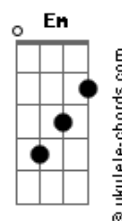

Conan Gray - Maniac

tom:
C (forma dos acordes no tom de A)
Capostrate na 3ª casa

[Primeira Parte]

F C
You were with your friends, partying
When the alcohol kicked in
Em
Said you wanted me dead
F C
So, you showed up at my home, all alone
Am
With a shovel and a rose
Em
Do you think I'm a joke?

[Pré-Refrão]

F G
'Cause people like you always want back what they can't have
But I'm past that and you know that
F G
So you should turn back to your rat pack tellin' 'em trash

[Refrão]

F
Tell all of your friends that I'm crazy and drive you mad
C G
That I'm such a stalker, a watcher, a psychopath
F
Then tell them you hate me and dated me just for laughs
C G
So, why do you call me and tell me you want me back?

You maniac

F
(Maniac, some may say that I'm a) You maniac
C
(Maniac, some may say that I'm a) You maniac
F
(Maniac, some may say that I'm a) You maniac
C G
(Maniac, some may say that I'm a)

[Segunda Parte]

F
You just went too far
Wrecked your car, called me crying in the dark
Am
Now you're breakin' my heart
Em
So, I show up at your place right away
F C
Wipe the tears off of your face
Am
Em

Acordes

While you beg me to stay

[Pré-Refrão]

F G
Well, people like you always want back what they can't have
But I'm past that and you know that
F G
So you should turn back to your rat pack tellin' 'em trash

[Refrão]

F
Tell all of your friends that I'm crazy and drive you mad
C G
That I'm such a stalker, a watcher, a psychopath
F
Then tell them you hate me and dated me just for laughs
C G
So, why do you call me and tell me you want me back?

You maniac

F
(Maniac, some may say that I'm a) You maniac
C G
(Maniac, some may say that I'm a) You maniac
F
(Maniac, some may say that I'm a) You maniac
C G
(Maniac, some may say that I'm a)

[Ponte]

Dm F
Psychopathic, don't be so dramatic
C G
We had magic, but you made it tragic
Dm F
Now you're manic, honestly, I've had it
C G
Listen to yourself, think you need to get some help

[Refrão]

F
Tell all of your friends that I'm crazy and drive you mad
C
That I'm such a stalker, a watcher, a psychopath
F
Then tell them you hate me and dated me just for laughs
C G
So, why do you call me and tell me you want me back?

You maniac

F
(Maniac, some may say that I'm a) You maniac
C G
(Maniac, some may say that I'm a) You maniac
F
(Maniac, some may say that I'm a) You maniac
C
(Maniac, some may say that I'm a)