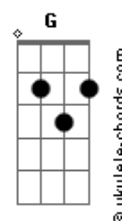

Conan Gray - Maniac

tom:
C (forma dos acordes no tom de A)
Capostrate na 3ª casa

[Primeira Parte]

F C
You were with your friends, partying
When the alcohol kicked in
Em
Said you wanted me dead
F C
So, you showed up at my home, all alone
Am
With a shovel and a rose
Em
Do you think I'm a joke?

[Pré-Refrão]

F G
'Cause people like you always want back what they can't have
But I'm past that and you know that
F G
So you should turn back to your rat pack tellin' 'em trash

[Refrão]

F
Tell all of your friends that I'm crazy and drive you mad
C G
That I'm such a stalker, a watcher, a psychopath
F
Then tell them you hate me and dated me just for laughs
C G
So, why do you call me and tell me you want me back?

You maniac

F
(Maniac, some may say that I'm a) You maniac
C
(Maniac, some may say that I'm a) You maniac
F
(Maniac, some may say that I'm a) You maniac
C G
(Maniac, some may say that I'm a)

[Segunda Parte]

F
You just went too far
Wrecked your car, called me crying in the dark
Am
Now you're breakin' my heart
Em
So, I show up at your place right away
F C
Wipe the tears off of your face
Am
Em

Acordes

While you beg me to stay

[Pré-Refrão]

F G
Well, people like you always want back what they can't have
But I'm past that and you know that
F G
So you should turn back to your rat pack tellin' 'em trash

[Refrão]

F
Tell all of your friends that I'm crazy and drive you mad
C G
That I'm such a stalker, a watcher, a psychopath
F
Then tell them you hate me and dated me just for laughs
C G
So, why do you call me and tell me you want me back?

You maniac

F
(Maniac, some may say that I'm a) You maniac
C G
(Maniac, some may say that I'm a) You maniac
F
(Maniac, some may say that I'm a) You maniac
C G
(Maniac, some may say that I'm a)

[Ponte]

Dm F
Psychopathic, don't be so dramatic
C G
We had magic, but you made it tragic
Dm F
Now you're manic, honestly, I've had it
C G
Listen to yourself, think you need to get some help

[Refrão]

F
Tell all of your friends that I'm crazy and drive you mad
C
That I'm such a stalker, a watcher, a psychopath
F
Then tell them you hate me and dated me just for laughs
C G
So, why do you call me and tell me you want me back?

You maniac

F
(Maniac, some may say that I'm a) You maniac
C G
(Maniac, some may say that I'm a) You maniac
F
(Maniac, some may say that I'm a) You maniac
C
(Maniac, some may say that I'm a)