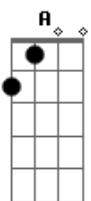

© ukulele-chords.com