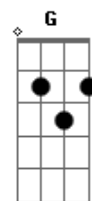

© ukulele-chords.com