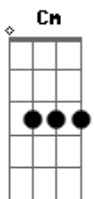

© ukulele-chords.com