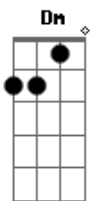

© ukulele-chords.com