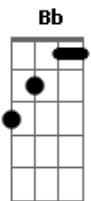

© ukulele-chords.com