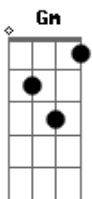

© ukulele-chords.com