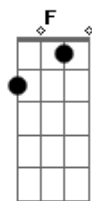

© ukulele-chords.com