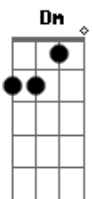

© ukulele-chords.com