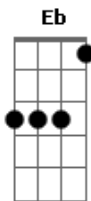

© ukulele-chords.com