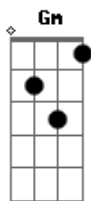

© ukulele-chords.com