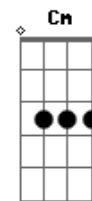

© ukulele-chords.com