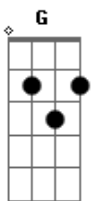

Conan Gray - Looklike

Tom: G

Intro: Bb Dm Gm Eb

Bb F
Let's go back to the summer night
Gm Eb Bb
When we met eyes, its like a movie line
Bb F Gm
Kissin' underneath the city lights
Eb Cm Gm
But now you're laying in another guys arms
Cm F
'Cause I'm all gone

But when you look in his eyes Bb
F
Do you think of mine?
Gm
And when you look at that smile
Eb
Do I cross your mind?
Bb
I know in your head
F
You see me instead
Gm Eb
'Cause he looks alot like I did back then
Cm F
Baby don't lie
Bb
He's just a lookalike

Bb F Gm
Can't redo what's already done
Eb Bb
Cant compete cause I've already won
F Gm
Sayin this time, "It's really love"
Eb Cm Gm
But honey, you're not fooling anyone
Cm F
Don't you know were done?

But when you look in his eyes Bb
F
Do you think of mine?
Gm

And when you look at that smile
Eb
Do I cross your mind?
Bb
I know in your head
F
You see me instead
Gm Eb
'Cause he looks alot like I did back then
Cm F
Baby don't lie
Bb
He's just a lookalike
Eb F Gm
And I'll admit that I sometimes, maybe, might
Eb F Gm
Think about you at night, well, almost every night
Eb F
No matter how I try to hide
Gm Cm
And erase you from my mind
Eb
I'm dying
F Bb
To find a lookalike

Bb
'Cause when you look in his eyes
F
Hope you think of mine
Gm
And when you look at that smile
Eb
Hope I cross your mind
Bb
I hope in your head
F
You see me instead
Gm Eb
'Cause you've been in mine every day since then
Cm F Bb
Maybe it's time to find a lookalike
Cm F
No, I can't lie
Bb
I need a lookalike

Acordes

© ukulele-chords.com